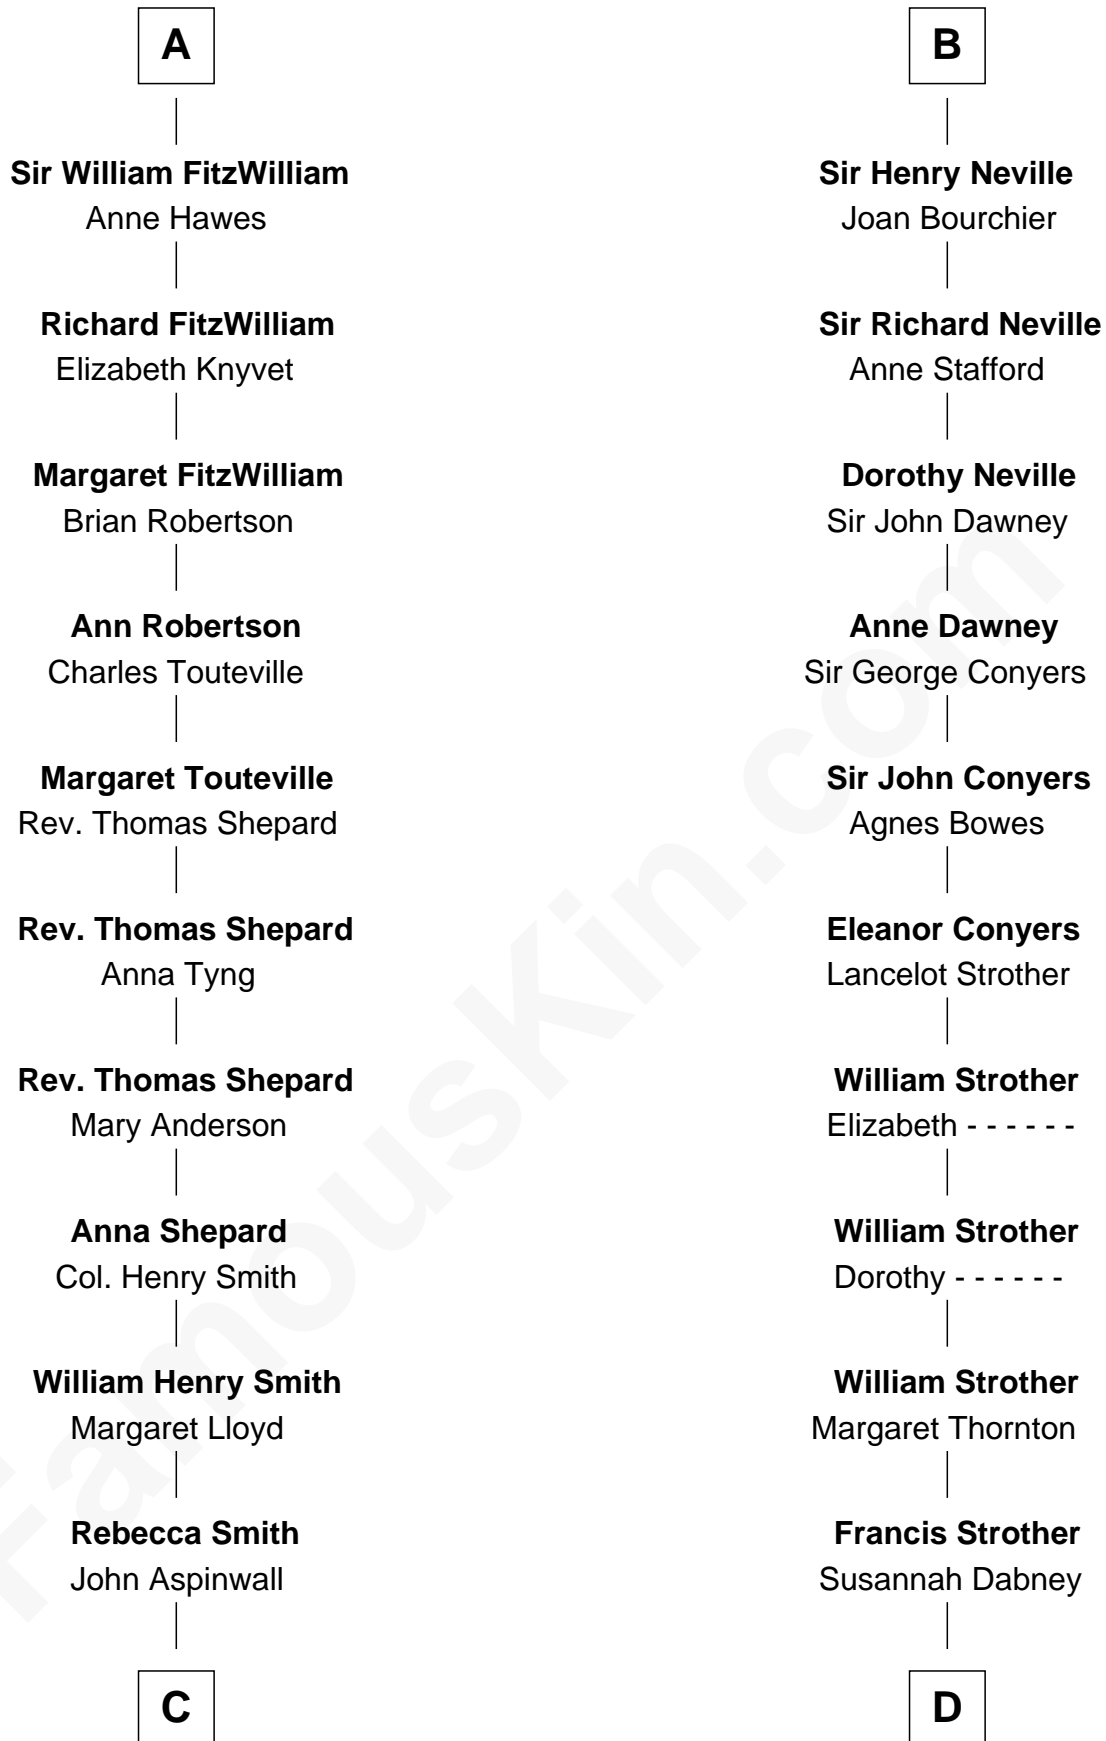

**FamousKin.com**  
**Relationship Chart of**  
**Franklin D. Roosevelt**  
*32nd U.S. President*

19th cousin 1 time removed of  
**Zachary Taylor**  
*12th U.S. President*

**C**

**John Aspinwall**  
Susan Howland

**Mary Rebecca Aspinwall**  
Isaac Daniel Roosevelt

**James Roosevelt**  
Sara Delano

**Franklin D. Roosevelt**  
*32nd U.S. President*

**D**

**William Strother**  
Sarah Bayly

**Sarah Dabney Strother**  
Col. Richard Taylor

**Zachary Taylor**  
*12th U.S. President*