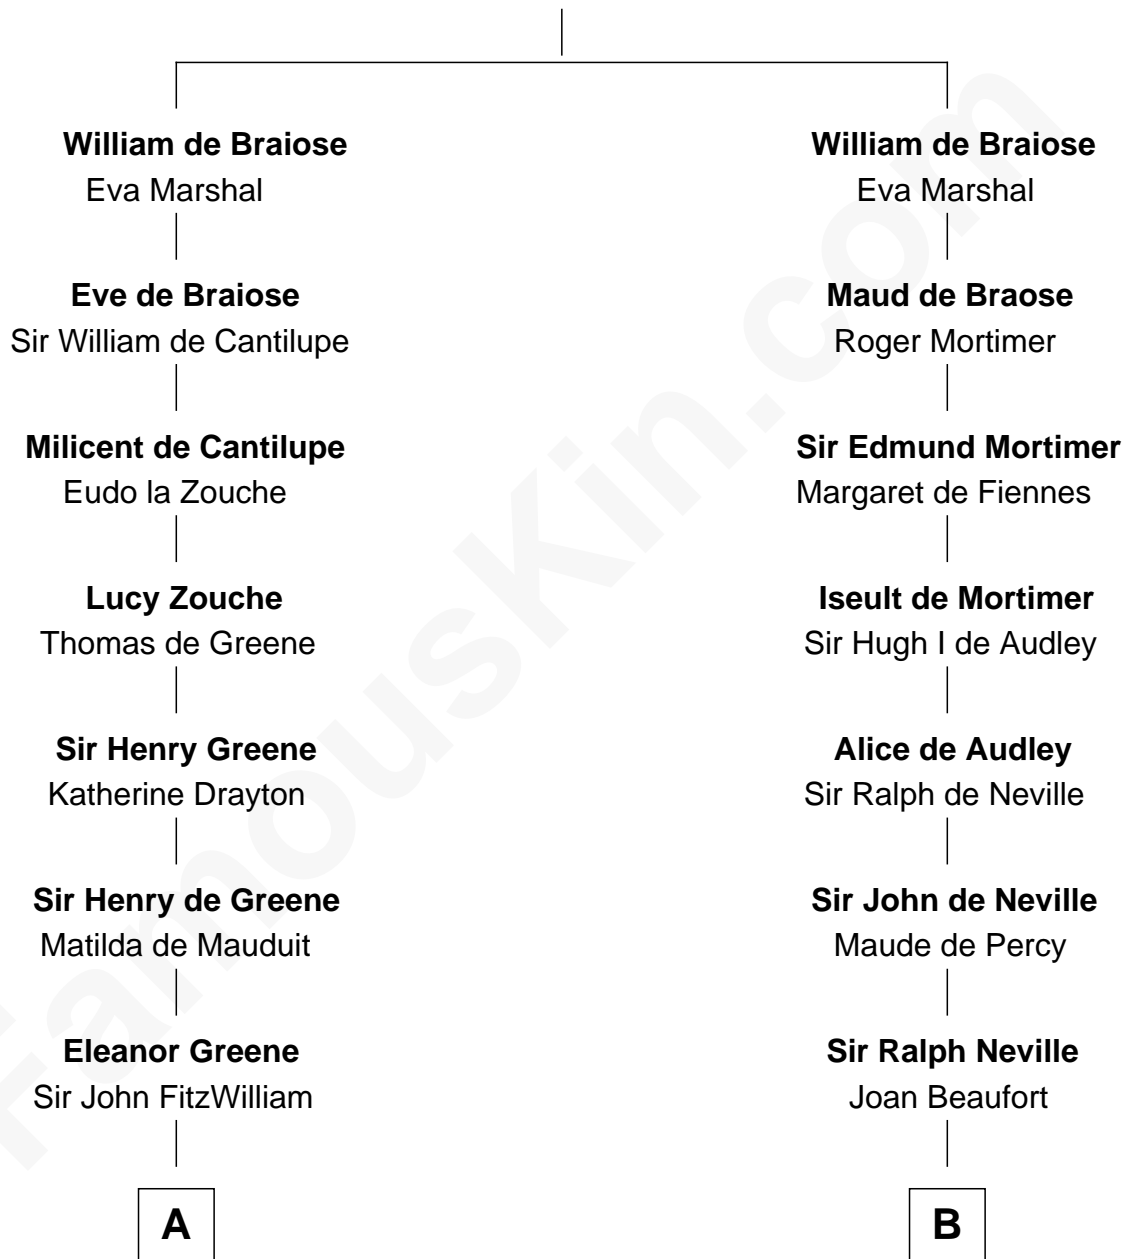

FamousKin.com
Relationship Chart of
Franklin D. Roosevelt
32nd U.S. President

20th cousin 1 time removed of
Zachary Taylor
12th U.S. President

Reginald de Braiose

C

Rebecca Smith

John Aspinwall

John Aspinwall

Susan Howland

Mary Rebecca Aspinwall

Isaac Daniel Roosevelt

James Roosevelt

Sara Delano

Franklin D. Roosevelt

32nd U.S. President

D

Francis Strother

Susannah Dabney

William Strother

Sarah Bayly

Sarah Dabney Strother

Col. Richard Taylor

Zachary Taylor

12th U.S. President