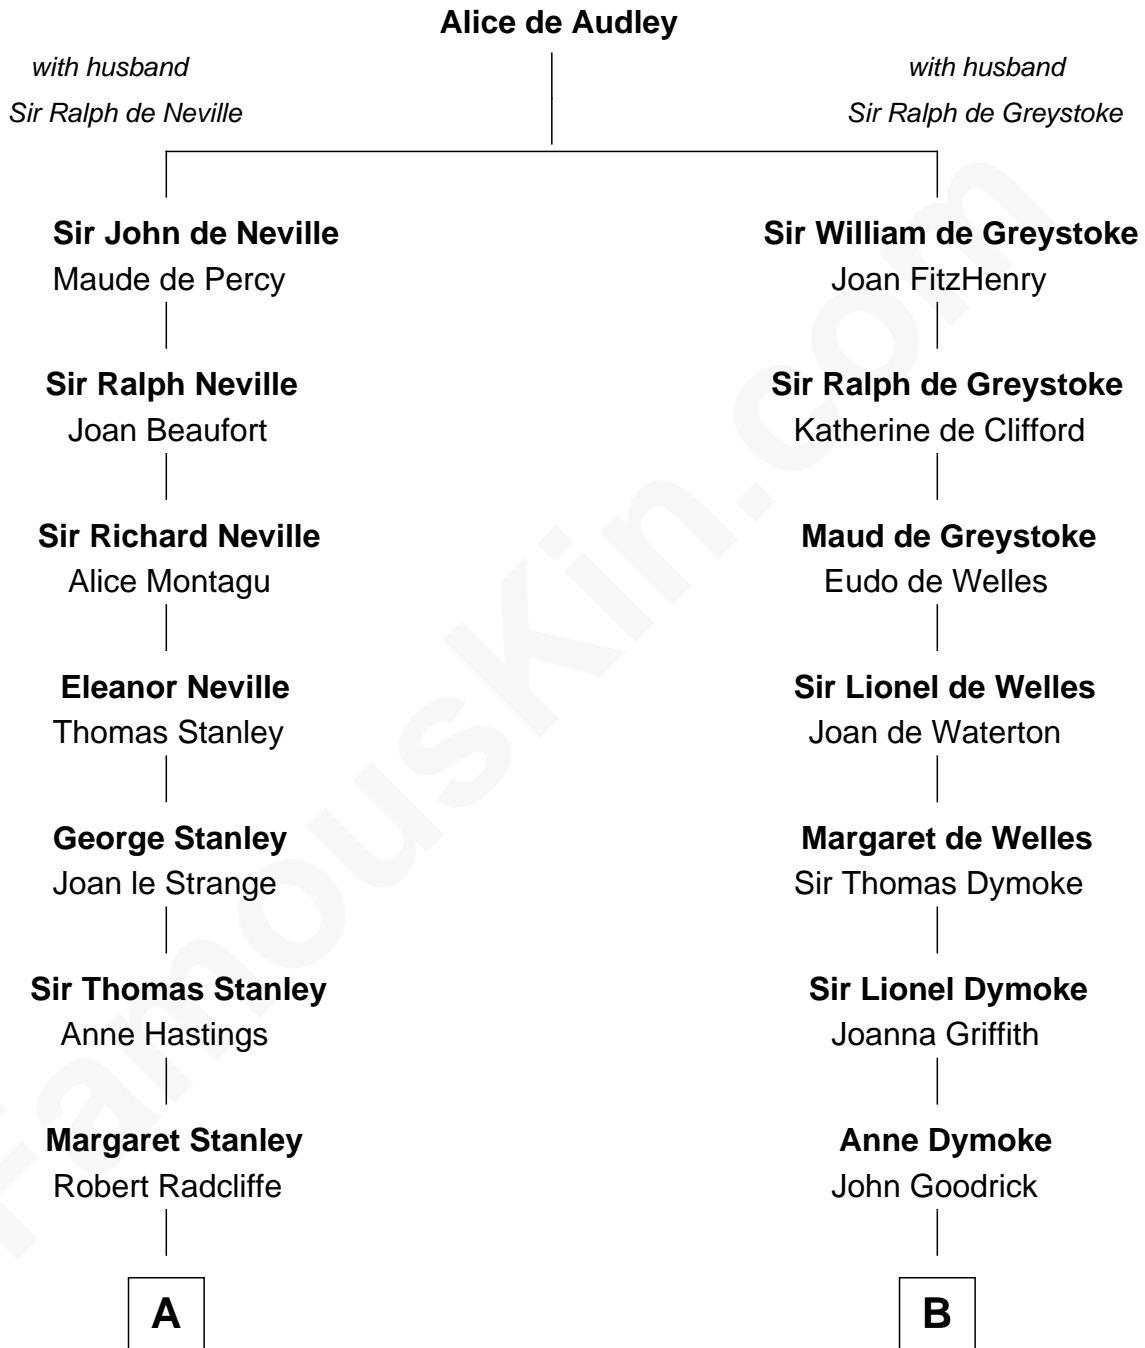

FamousKin.com
Relationship Chart of
Franklin D. Roosevelt
32nd U.S. President

19th cousin 2 times removed of
Dave Cowens
NBA Hall of Famer

C

Mary Rebecca Aspinwall

Isaac Daniel Roosevelt

James Roosevelt

Sara Delano

Franklin D. Roosevelt

32nd U.S. President

D

Thomas Albert Atwood

Priscilla Ann Kelly

Charles Albert Atwood

Mina Sylvia Cundiff

Stanley True Atwood