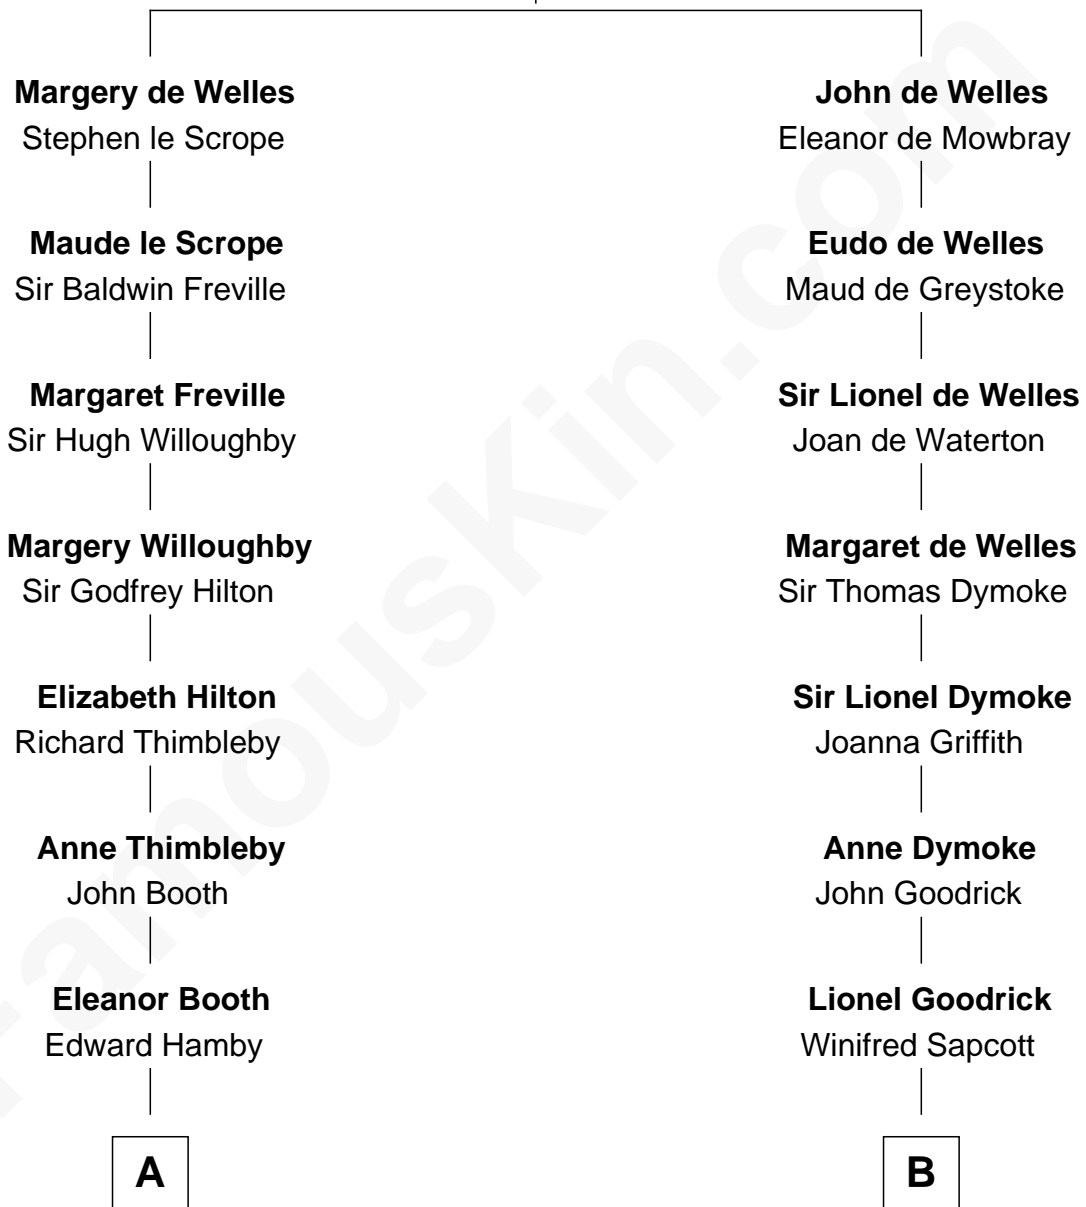

FamousKin.com
Relationship Chart of
Franklin D. Roosevelt
32nd U.S. President

17th cousin 3 times removed of
Dave Cowens
NBA Hall of Famer

John de Welles
 Maud de Roos

C

Charles Albert Atwood

Mina Sylvia Cundiff