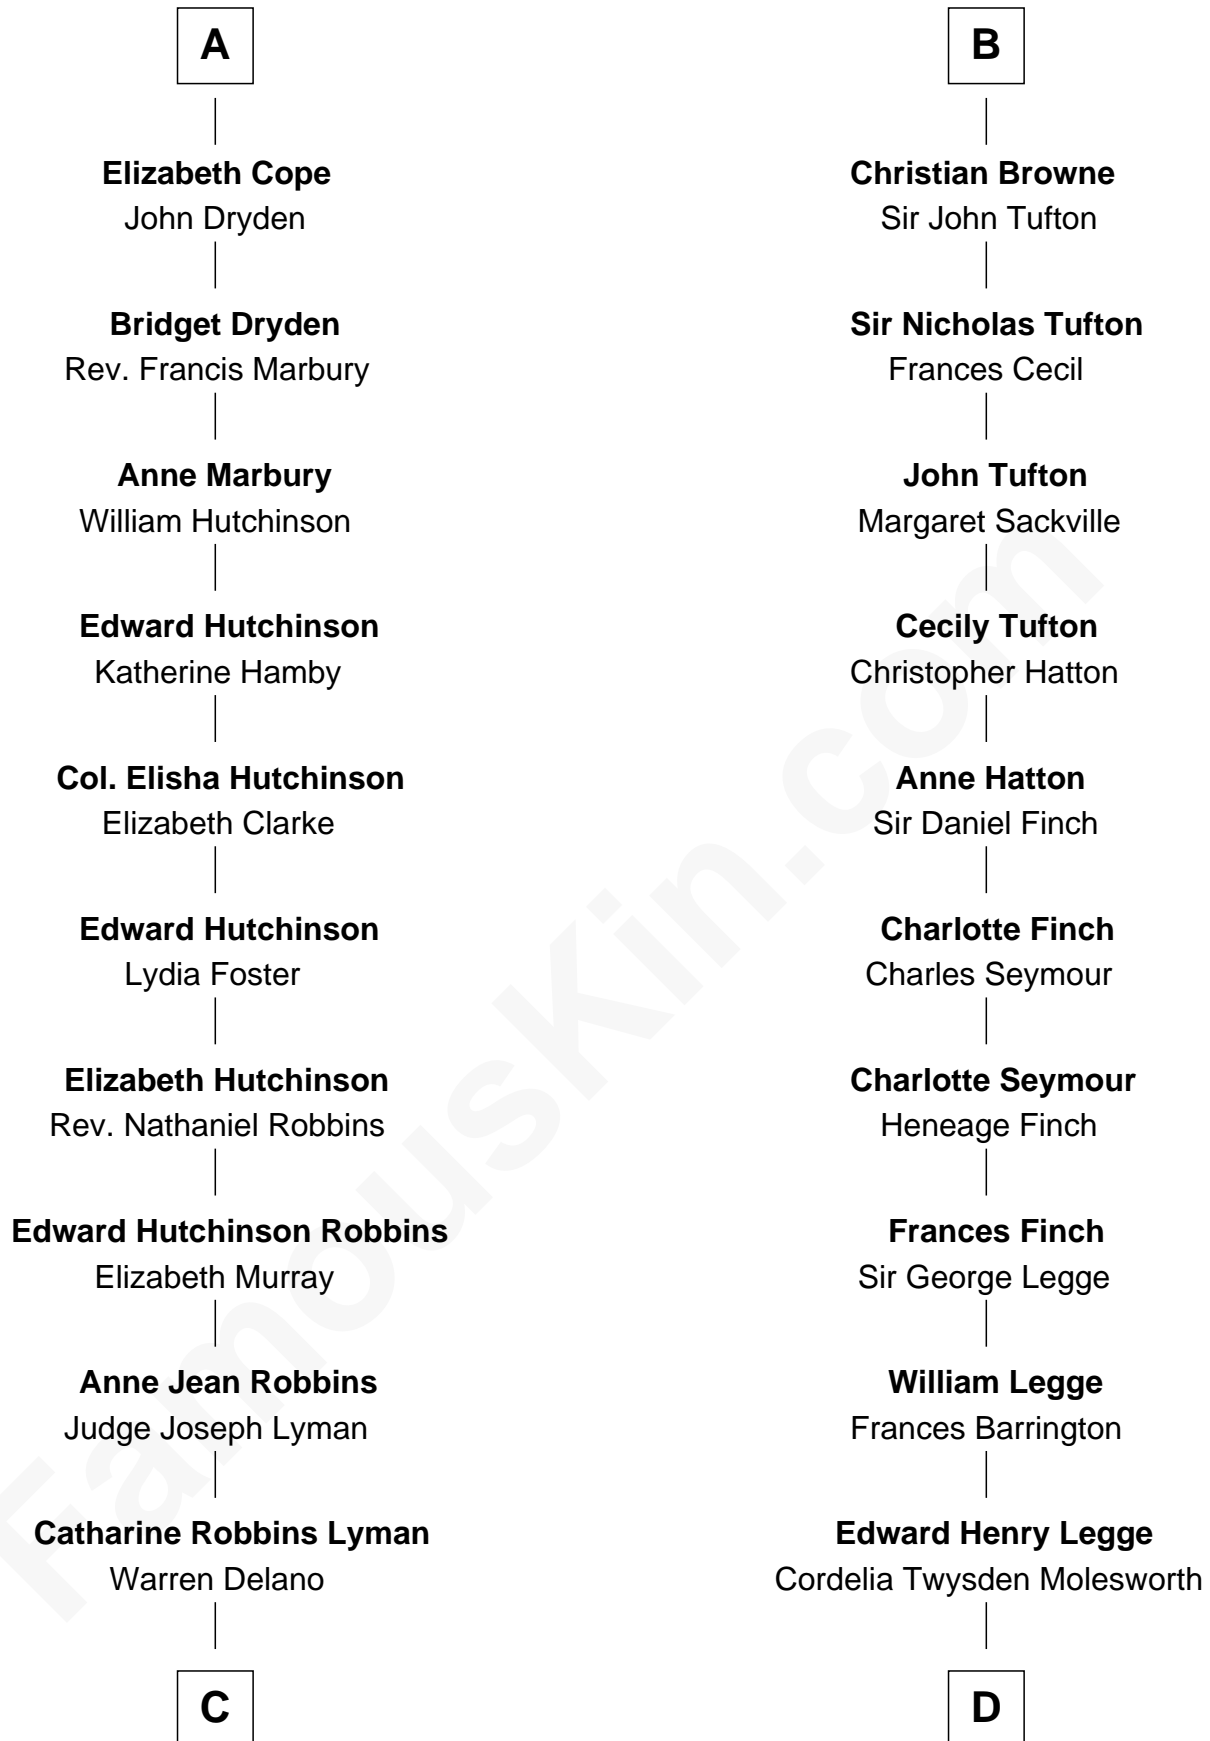

**FamousKin.com**  
**Relationship Chart of**  
**Franklin D. Roosevelt**  
*32nd U.S. President*

**18th cousin 2 times removed of**  
**Kit Harington**  
*TV Actor - "Game of Thrones"*

**C**

**Sara Delano**  
James Roosevelt

**Franklin D. Roosevelt**  
*32nd U.S. President*

**D**

**Lois Marjorie Legge**  
Ernest Wriothesley Denny

**Lavender Cecilia Denny**  
John Charles Dundas Harington

**Sir David Richard Harington**  
Deborah Jane Catesby

**Kit Harington**  
*TV Actor - "Game of Thrones"*