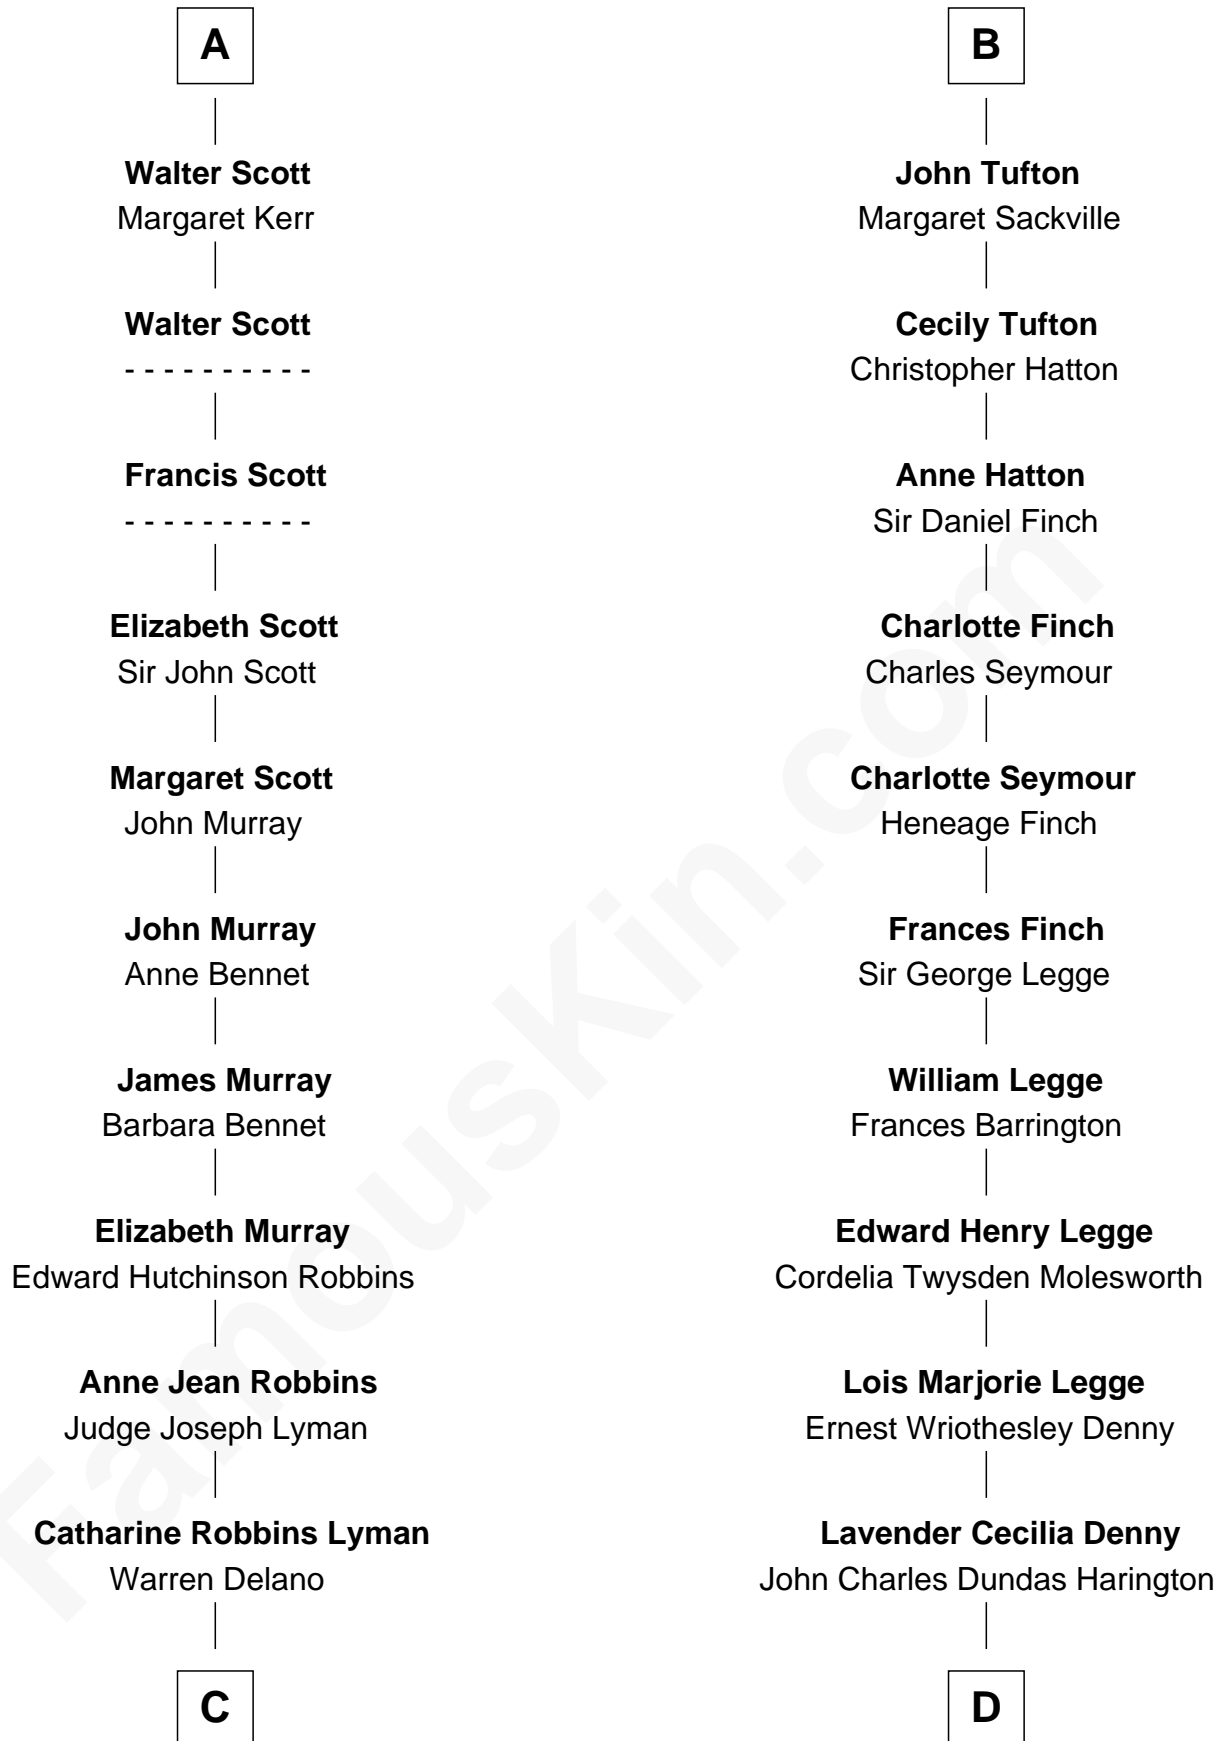

FamousKin.com

Relationship Chart of Franklin D. Roosevelt

32nd U.S. President

18th cousin of

Kit Harington

TV Actor - "Game of Thrones"

C

Sara Delano
James Roosevelt

Franklin D. Roosevelt
32nd U.S. President

D

Sir David Richard Harington
Deborah Jane Catesby

Kit Harington
TV Actor - "Game of Thrones"

FamousKin.com