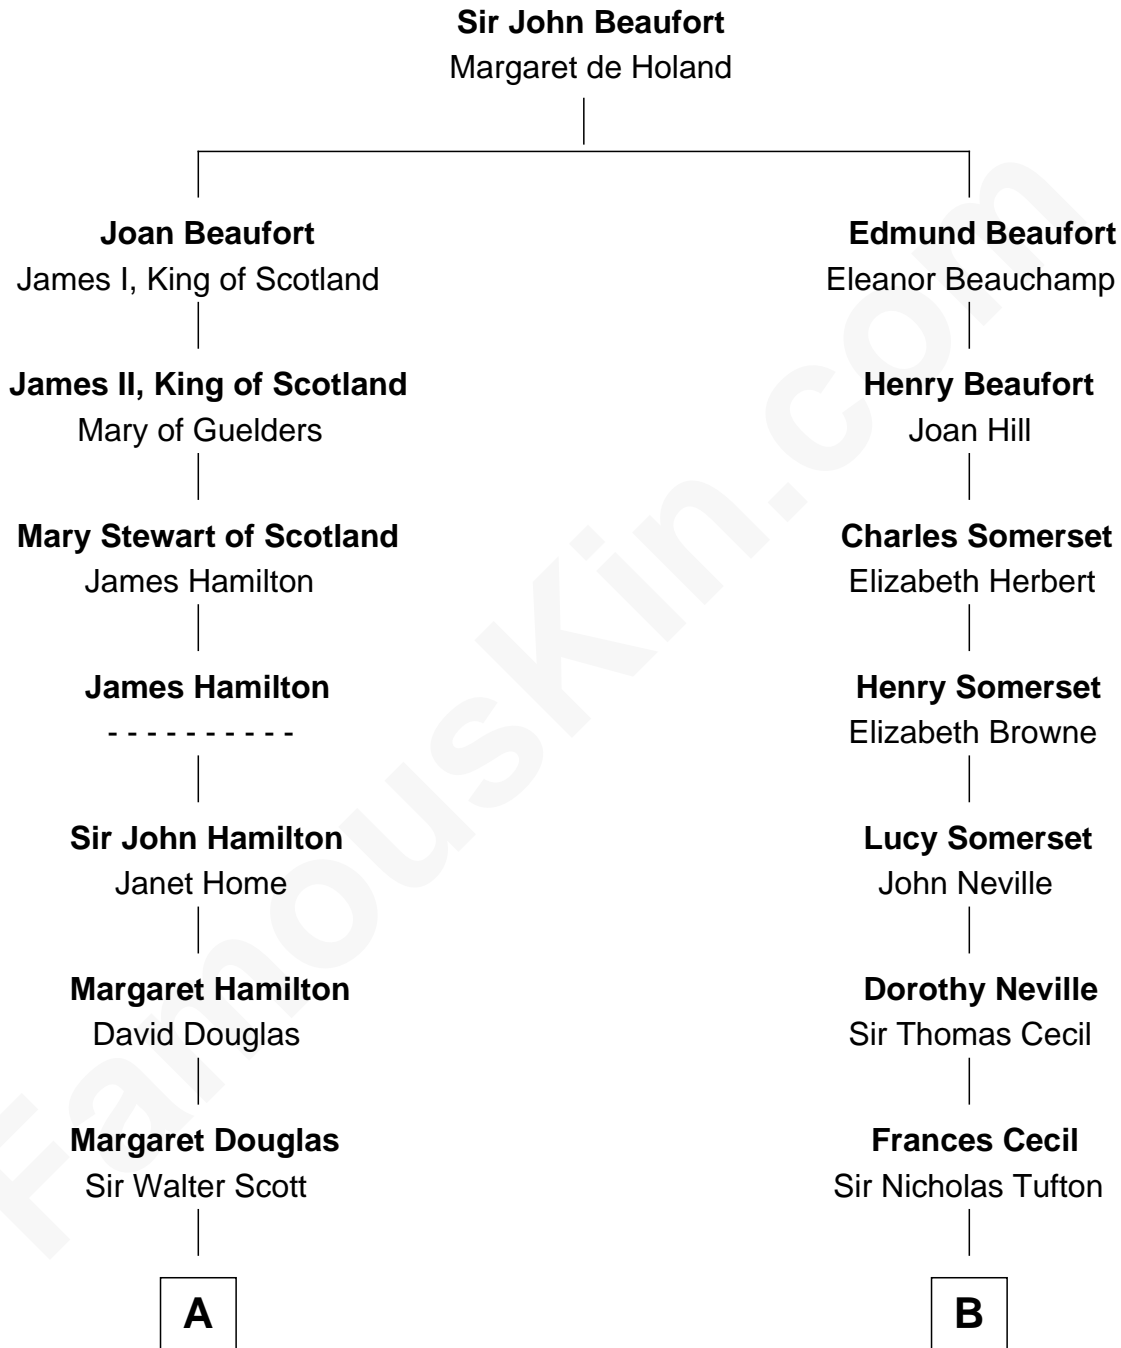

FamousKin.com

Relationship Chart of Franklin D. Roosevelt

32nd U.S. President

18th cousin of

Kit Harington

TV Actor - "Game of Thrones"

C

Sara Delano
James Roosevelt

Franklin D. Roosevelt
32nd U.S. President

D

Sir David Richard Harington
Deborah Jane Catesby

Kit Harington
TV Actor - "Game of Thrones"

FamousKin.com