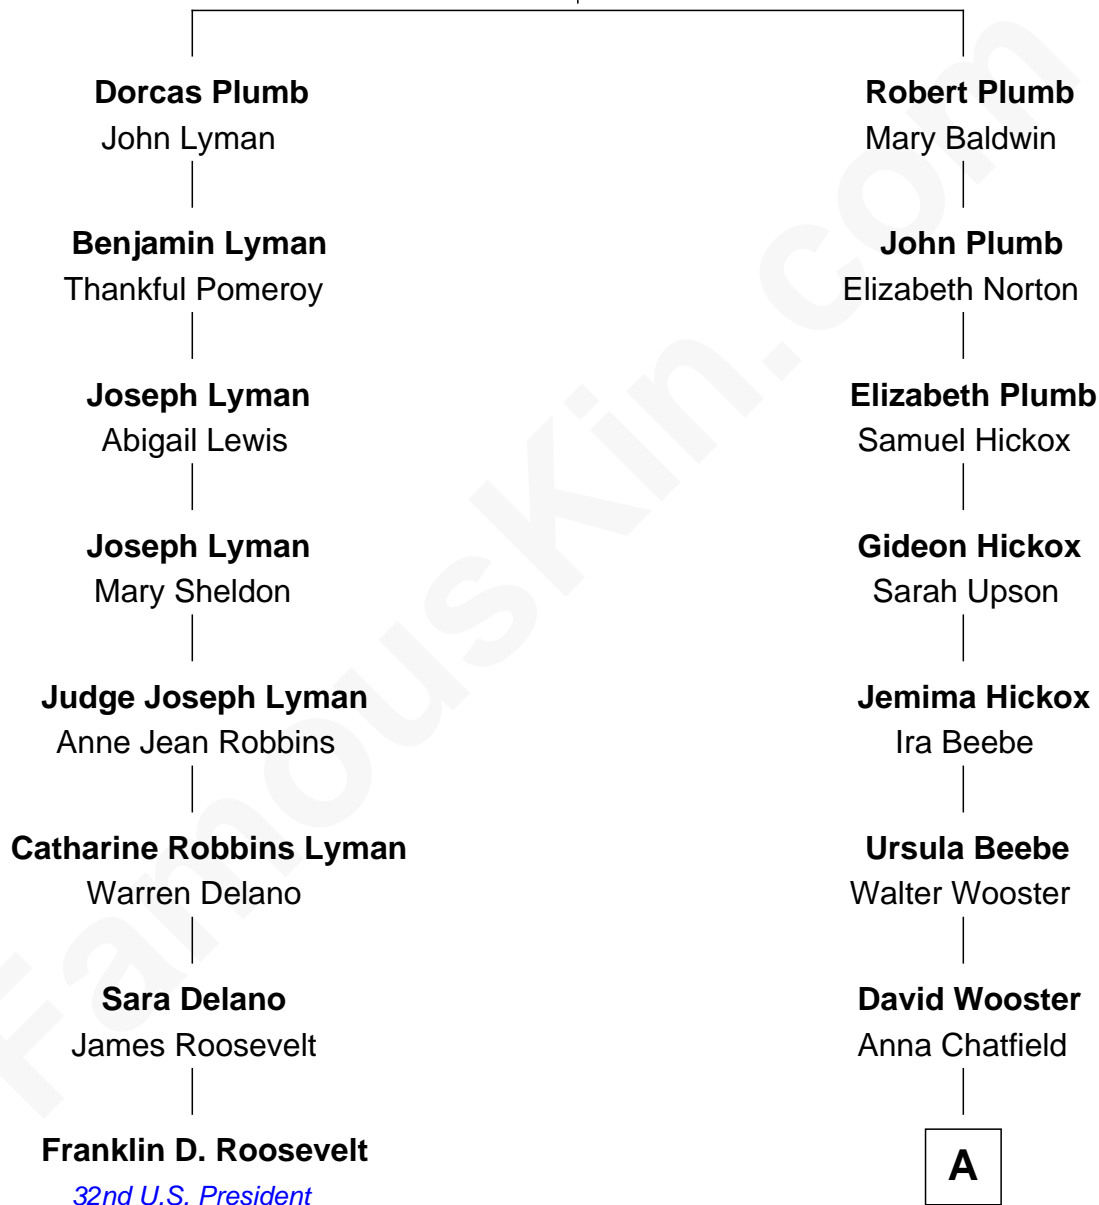

FamousKin.com
Relationship Chart of
Franklin D. Roosevelt
32nd U.S. President

7th cousin 4 times removed of

Felicity Huffman
TV & Movie Actress

John Plumb
 Dorothy Chaplin

A

Hollis Wooster

Esther Betsey Whitney

Effie Grace Wooster

Frederick Solyman Brown

Grace Brown

Frank H. Maher

Roger Tallman Maher

Grace Valle Ewing

Felicity Huffman

TV & Movie Actress