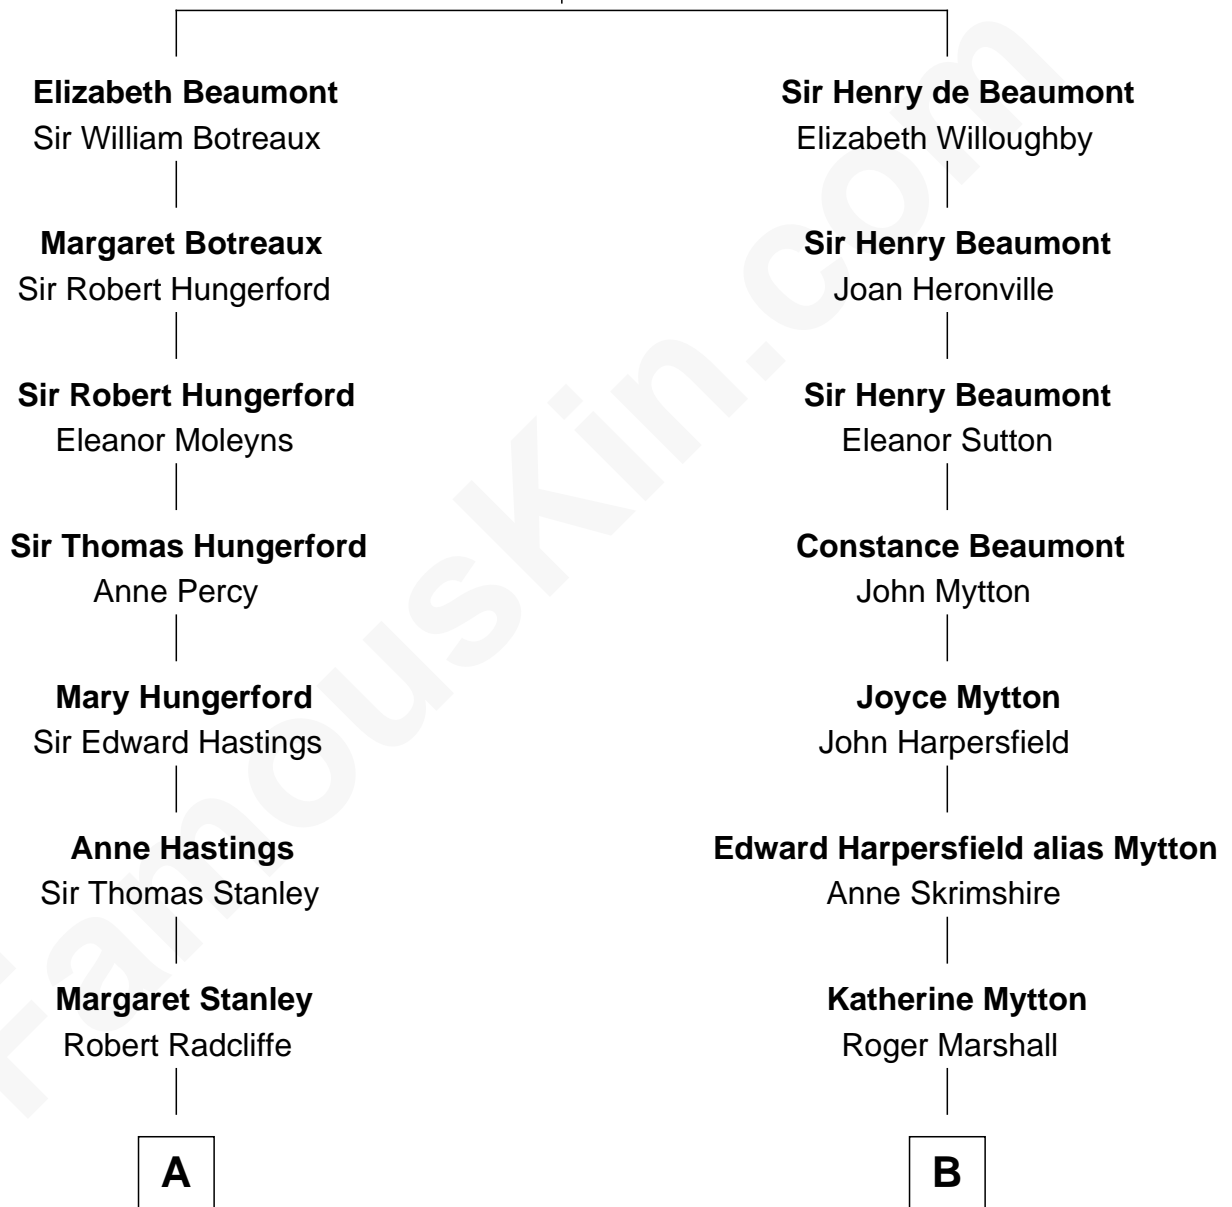

# FamousKin.com Relationship Chart of

**Franklin D. Roosevelt**

*32nd U.S. President*

19th cousin of

**Gerald Ford**

*38th U.S. President*

**Sir John de Beaumont**  
Katherine de Everingham

**C**

**Mary Rebecca Aspinwall**

Isaac Daniel Roosevelt

**James Roosevelt**

Sara Delano

**Franklin D. Roosevelt**

*32nd U.S. President*

**D**

**Adele Augusta Ayer**

Levi Addison Gardner

**Dorothy Ayer Gardner**

Leslie Lynch King

**Gerald Ford**

*38th U.S. President*

FamousKin.com