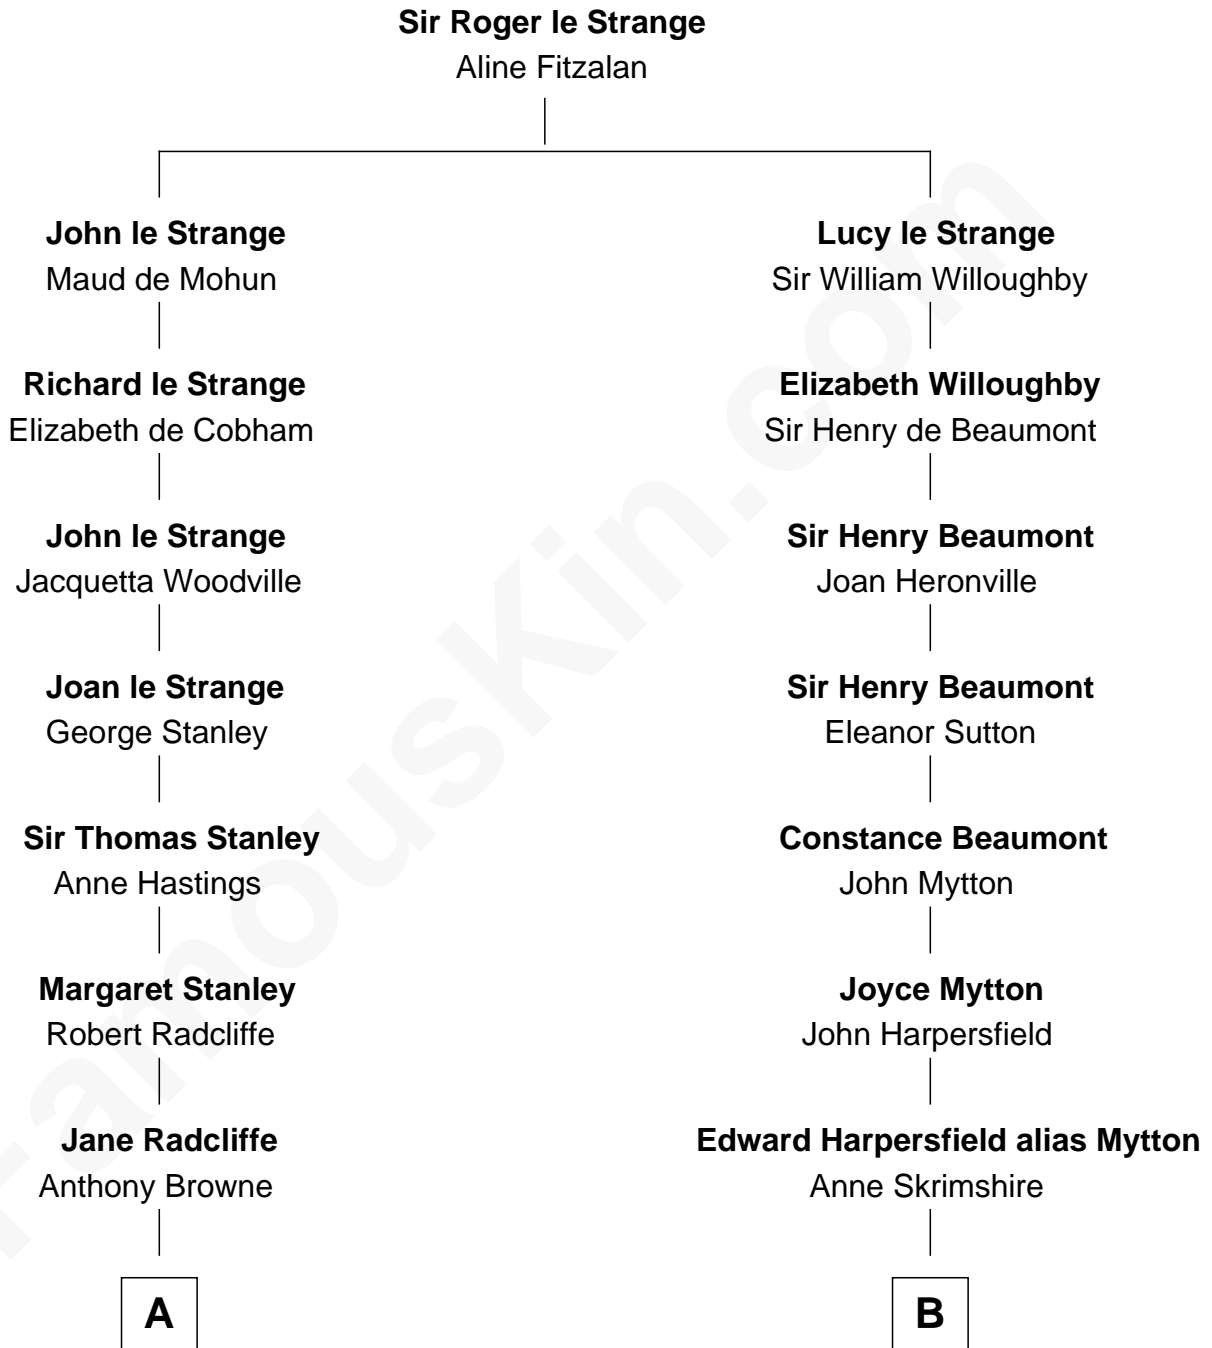

FamousKin.com
Relationship Chart of
Franklin D. Roosevelt
32nd U.S. President

18th cousin 2 times removed of
Gerald Ford
38th U.S. President

C

James Roosevelt

Sara Delano

Franklin D. Roosevelt

32nd U.S. President

D

Amy Gridley Butler

George Manney Ayer

Adele Augusta Ayer

Levi Addison Gardner

Dorothy Ayer Gardner

Leslie Lynch King

Gerald Ford

38th U.S. President

FamousKin.com