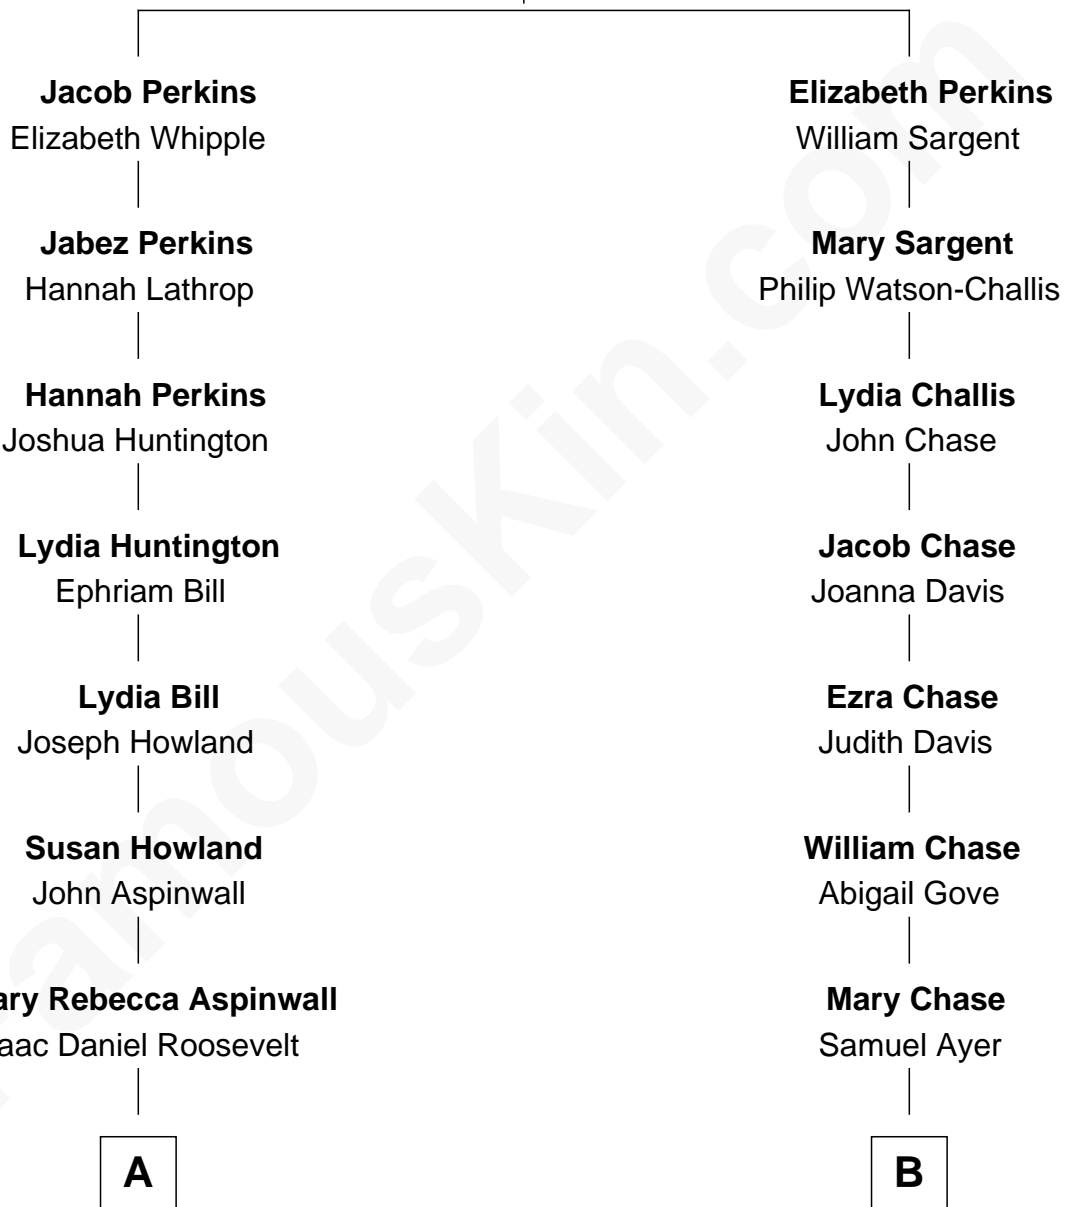

FamousKin.com
Relationship Chart of
Franklin D. Roosevelt
32nd U.S. President

8th cousin 3 times removed of
Gerald Ford
38th U.S. President

John Perkins
 Judith Gater

A

James Roosevelt

Sara Delano

Franklin D. Roosevelt

32nd U.S. President

B

John Varnum Ayer

Elida Vanderburgh Manney

George Manney Ayer

Amy Gridley Butler

Adele Augusta Ayer

Levi Addison Gardner

Dorothy Ayer Gardner

Leslie Lynch King

Gerald Ford

38th U.S. President

FamousKin.com