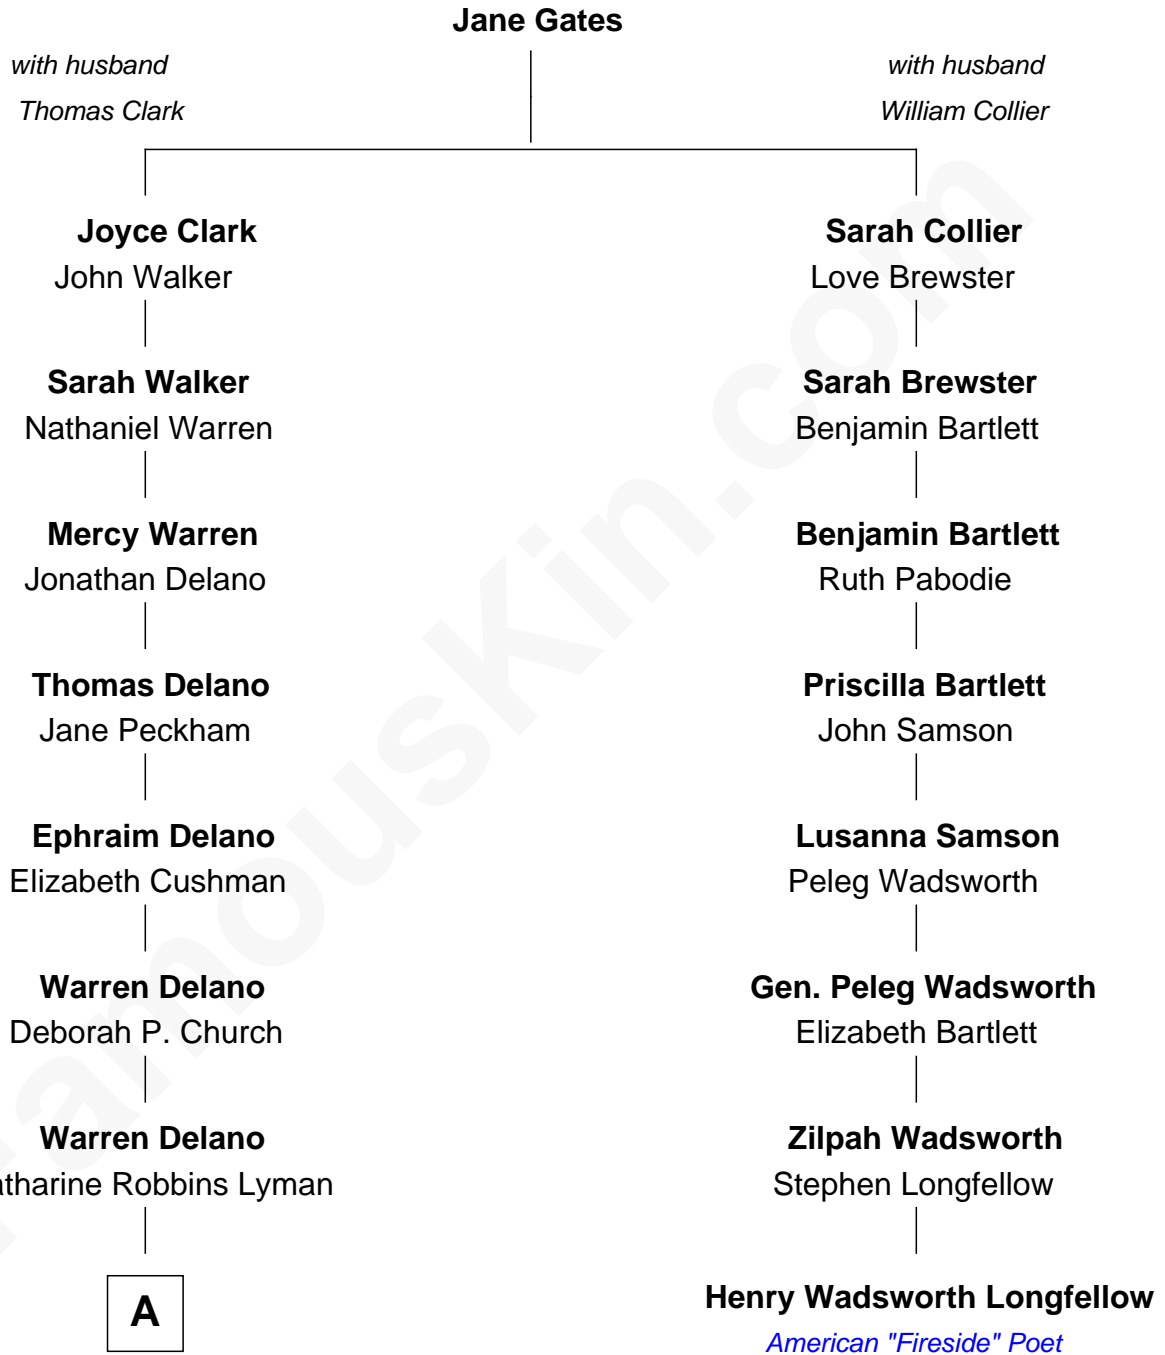

FamousKin.com
Relationship Chart of
Franklin D. Roosevelt
32nd U.S. President

7th cousin 1 time removed of
Henry Wadsworth Longfellow
American "Fireside" Poet

A

—
Sara Delano
James Roosevelt

—
Franklin D. Roosevelt
32nd U.S. President

FamousKin.com