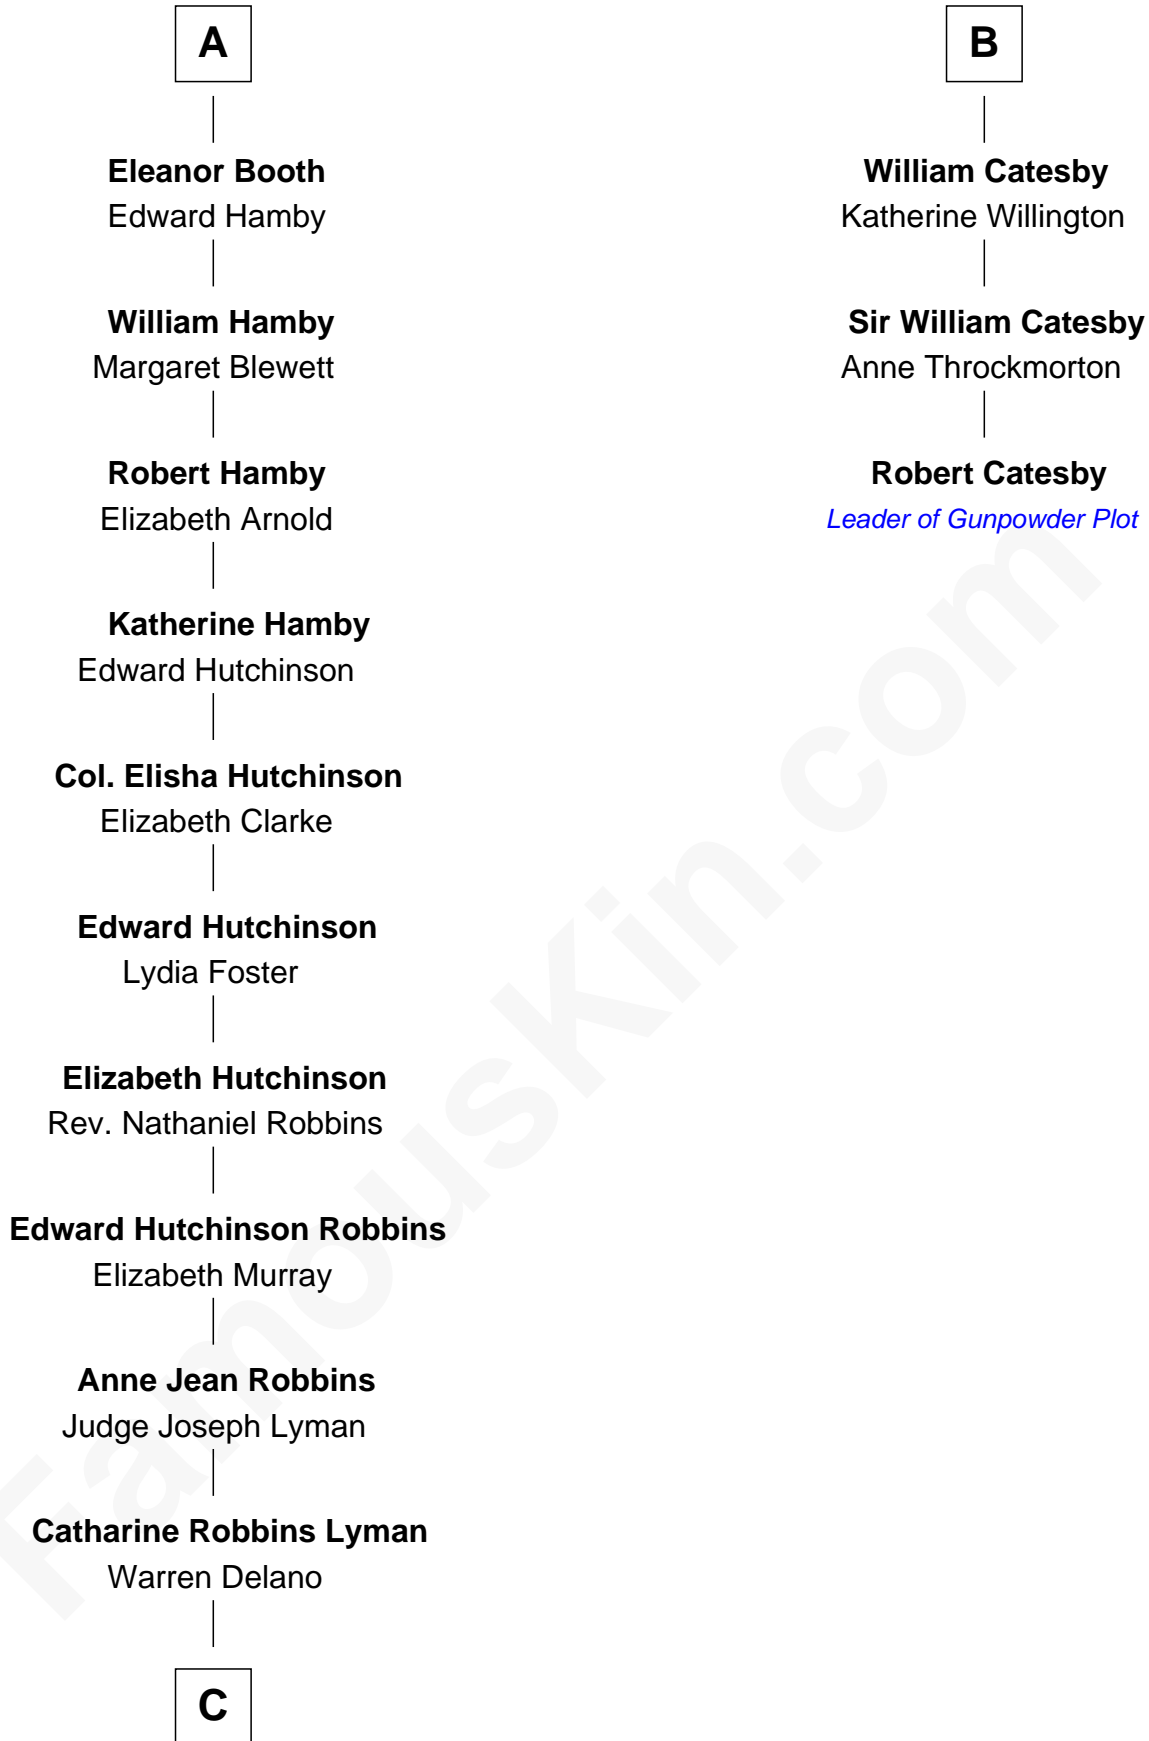

FamousKin.com
Relationship Chart of
Franklin D. Roosevelt
32nd U.S. President

9th cousin 9 times removed of
Robert Catesby
Leader of Gunpowder Plot

C

—
Sara Delano
James Roosevelt

—
Franklin D. Roosevelt
32nd U.S. President

FamousKin.com