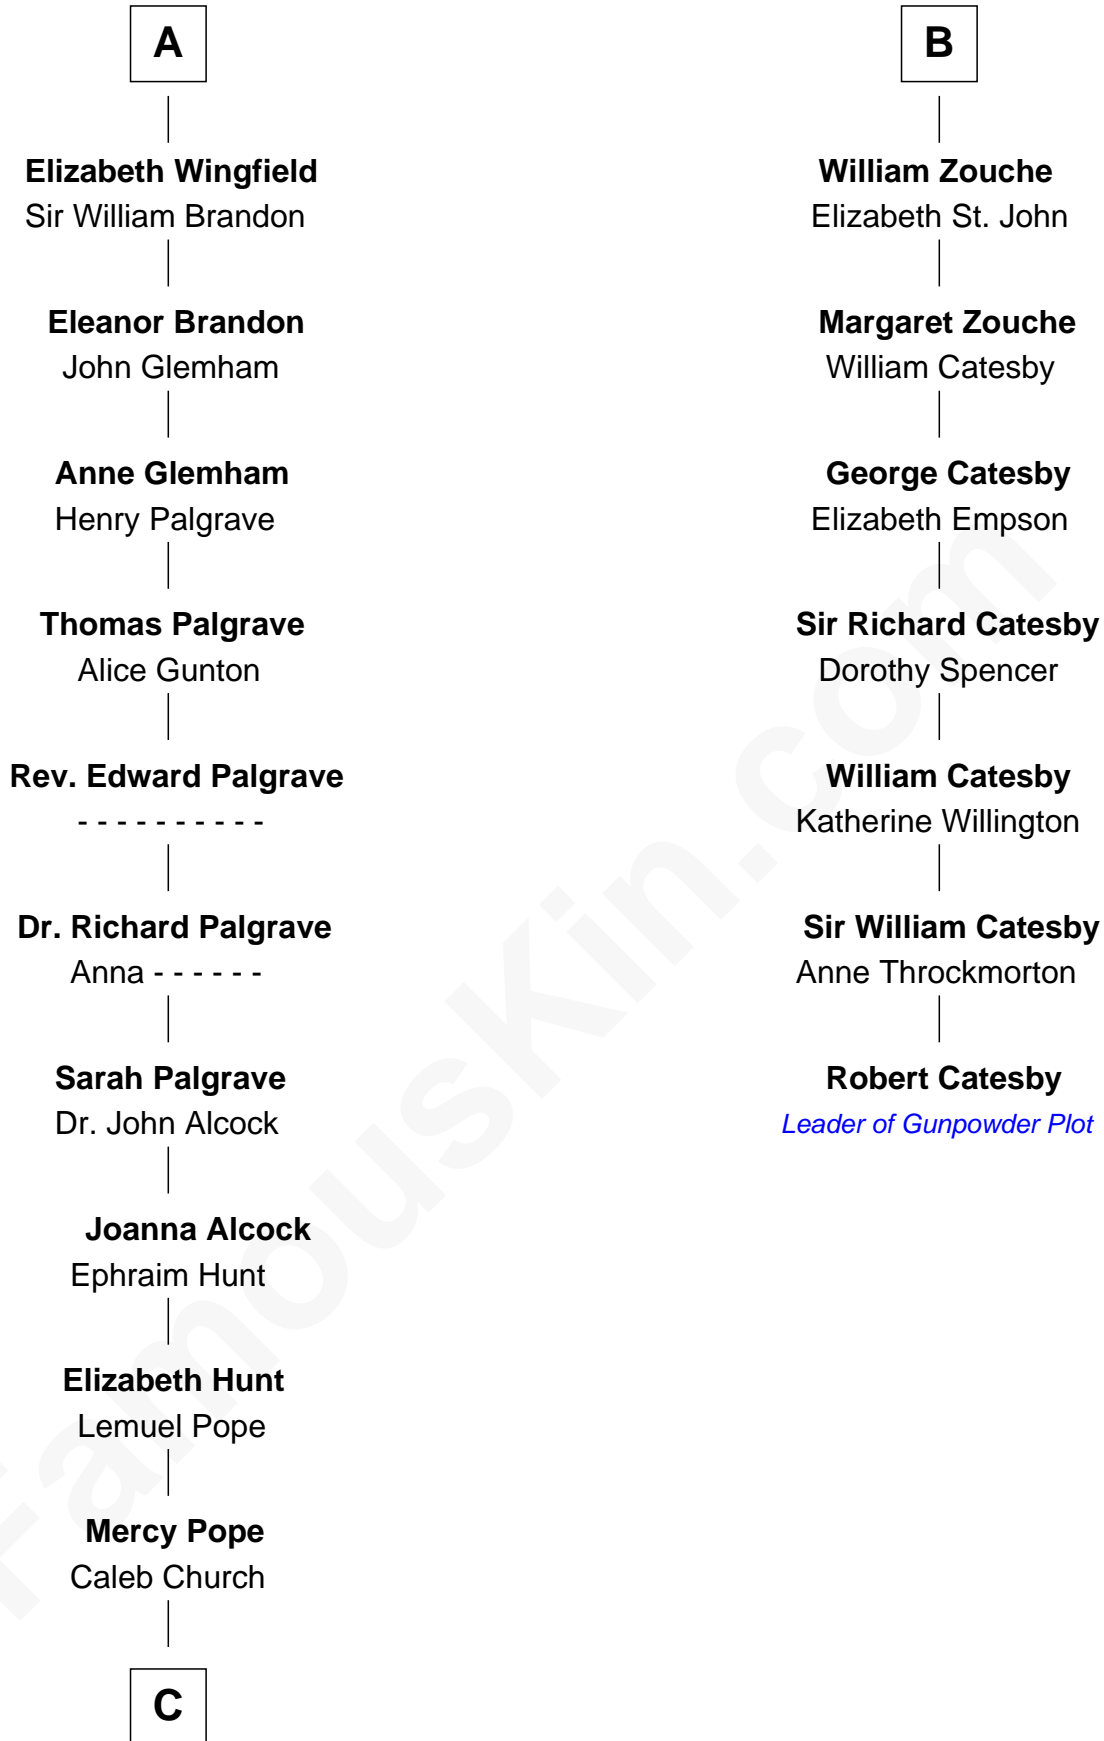

FamousKin.com
Relationship Chart of
Franklin D. Roosevelt
32nd U.S. President

13th cousin 8 times removed of
Robert Catesby
Leader of Gunpowder Plot

Sir Gerald de Prendergast

C

Joseph Church

Deborah Perry

Deborah P. Church

Warren Delano

Warren Delano

Catharine Robbins Lyman

Sara Delano

James Roosevelt

Franklin D. Roosevelt

32nd U.S. President

FamousKin.com