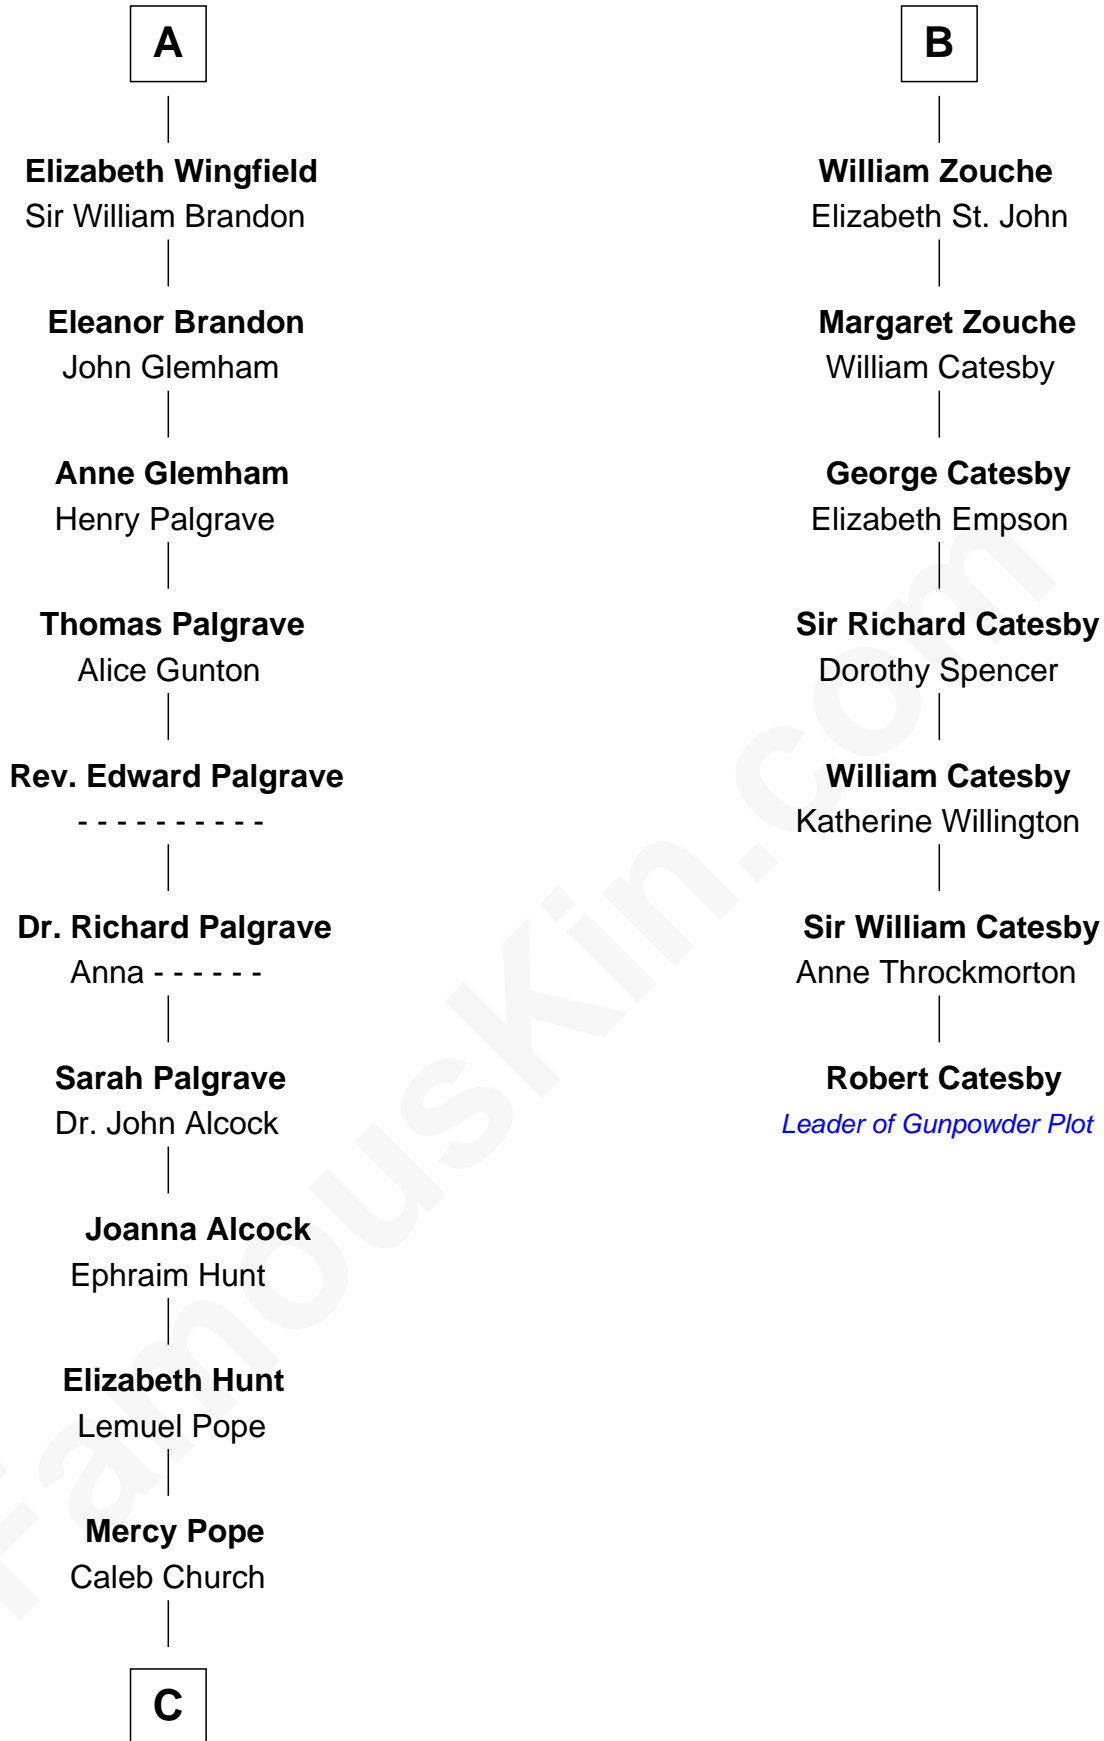

**FamousKin.com**  
**Relationship Chart of**  
**Franklin D. Roosevelt**  
*32nd U.S. President*

**13th cousin 8 times removed of**  
**Robert Catesby**  
*Leader of Gunpowder Plot*

FamousKin.com