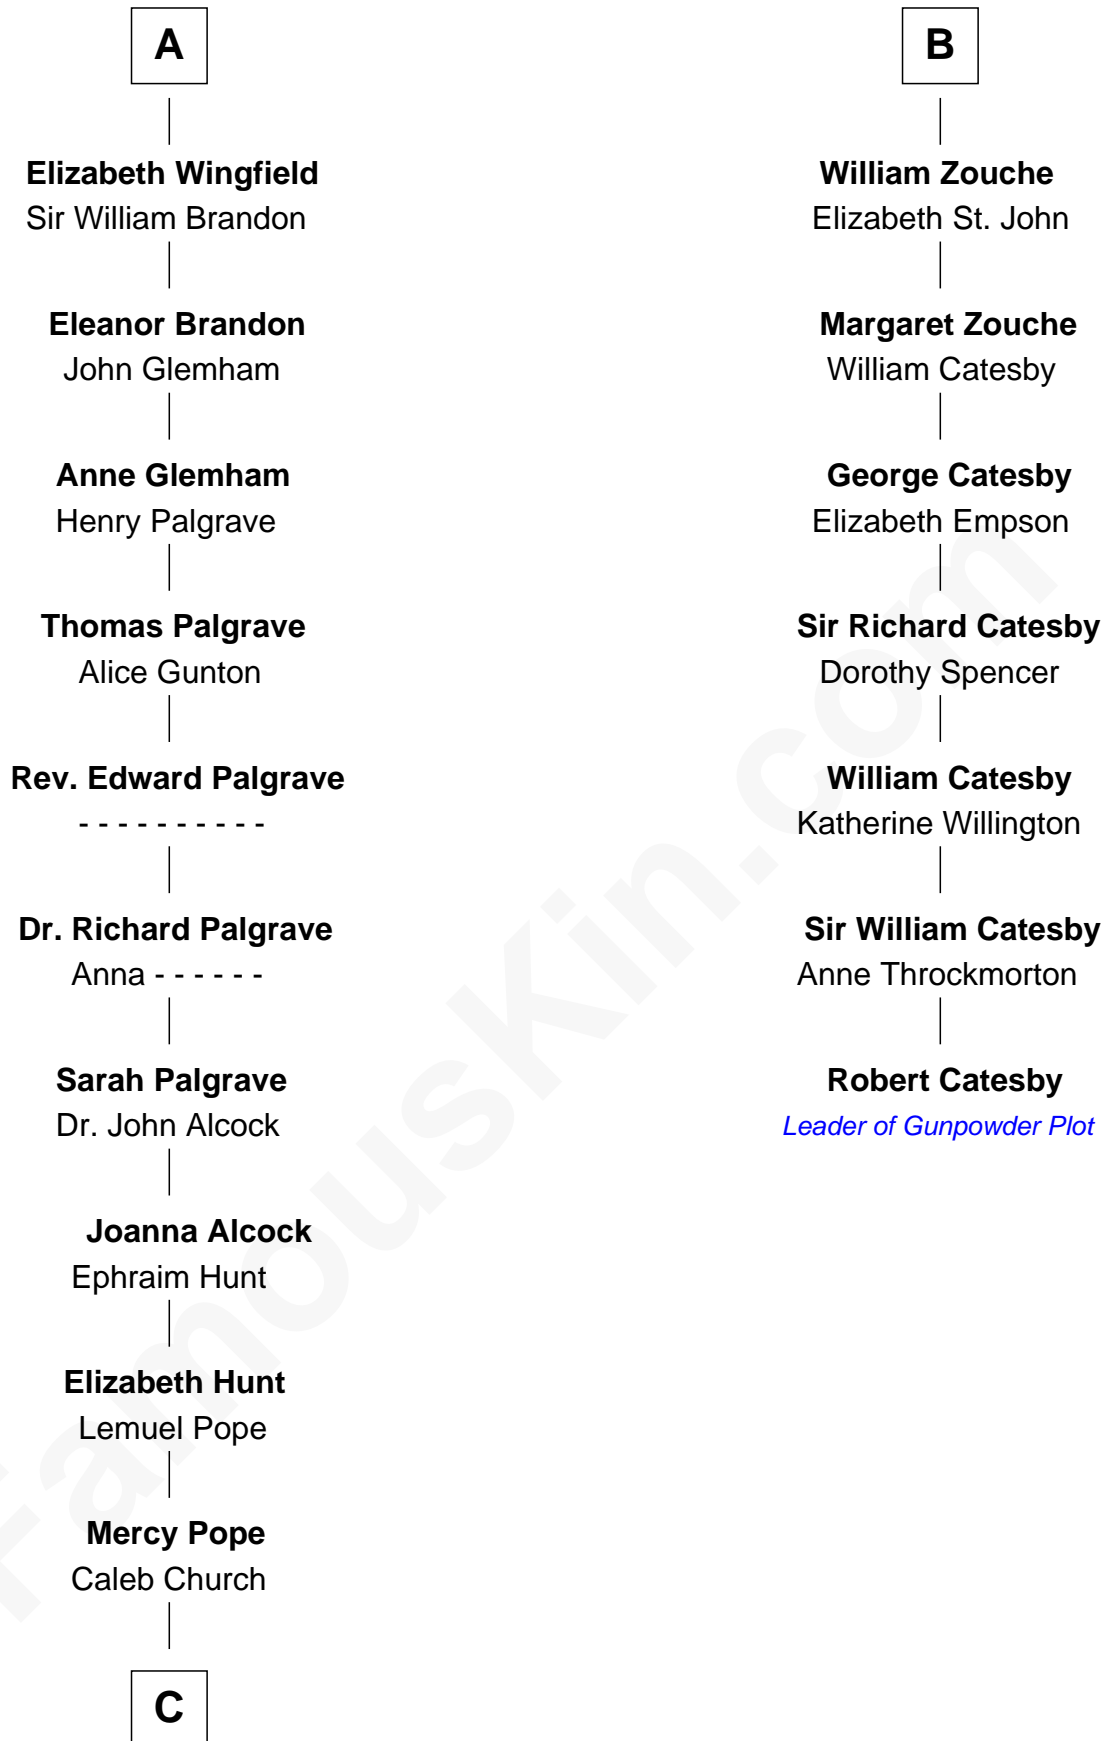

**FamousKin.com**  
**Relationship Chart of**  
**Franklin D. Roosevelt**  
*32nd U.S. President*

**13th cousin 8 times removed of**  
**Robert Catesby**  
*Leader of Gunpowder Plot*

FamousKin.com