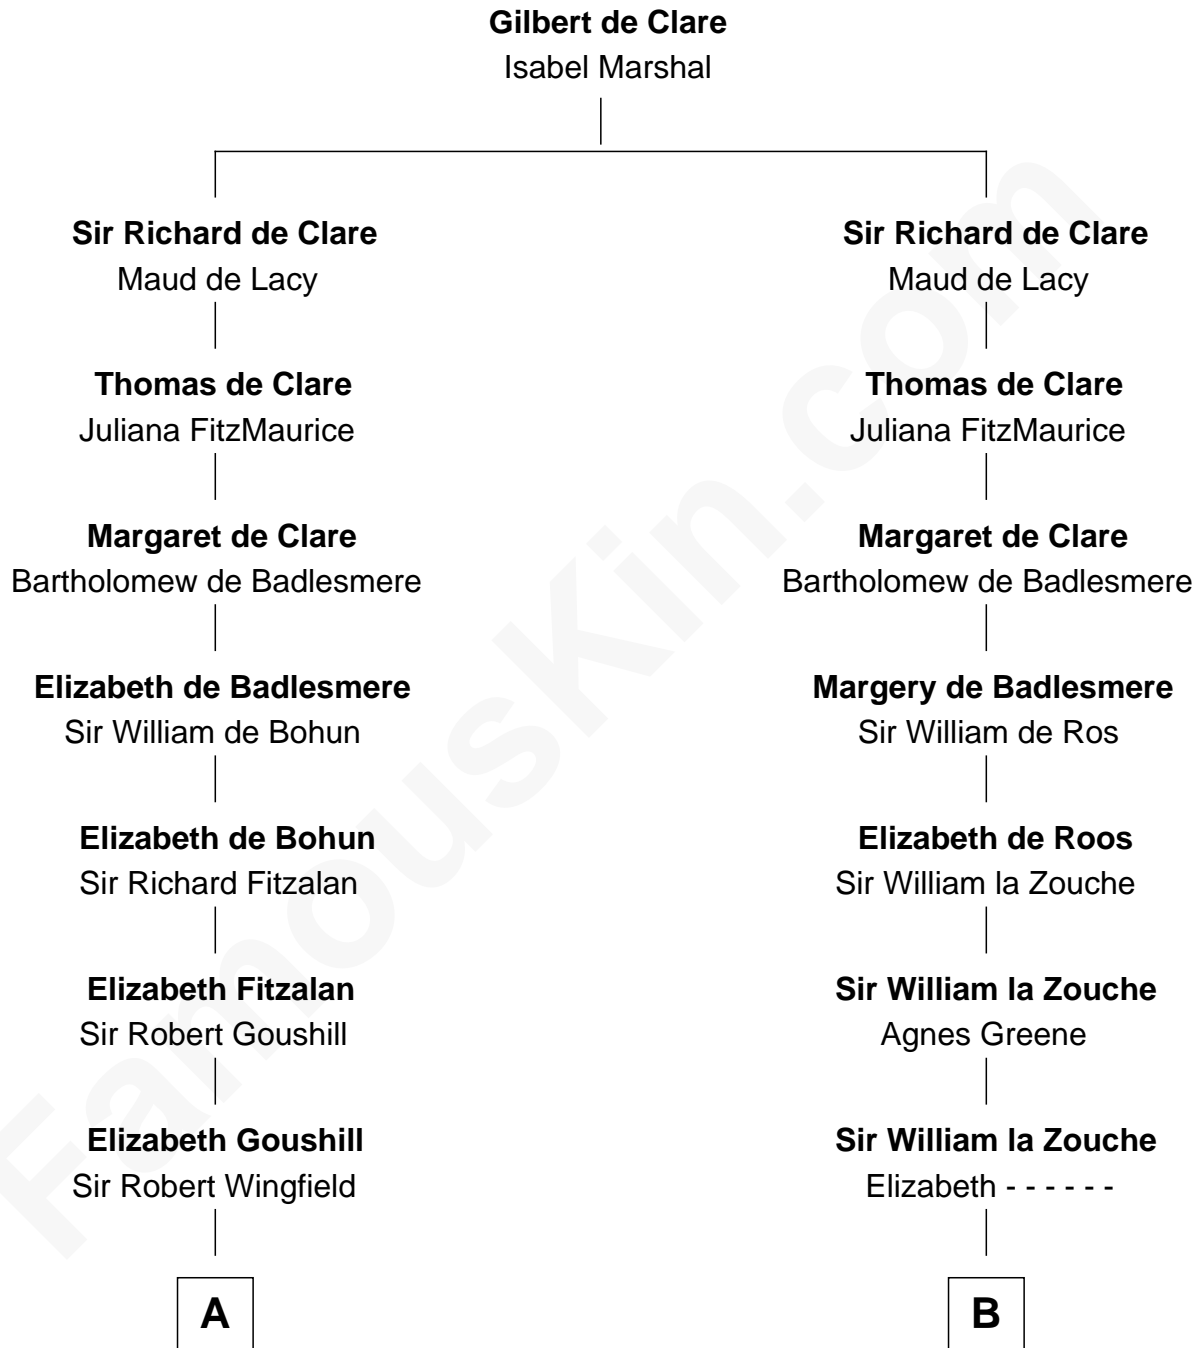

**FamousKin.com**  
**Relationship Chart of**  
**Franklin D. Roosevelt**  
*32nd U.S. President*

**13th cousin 8 times removed of**  
**Robert Catesby**  
*Leader of Gunpowder Plot*

FamousKin.com