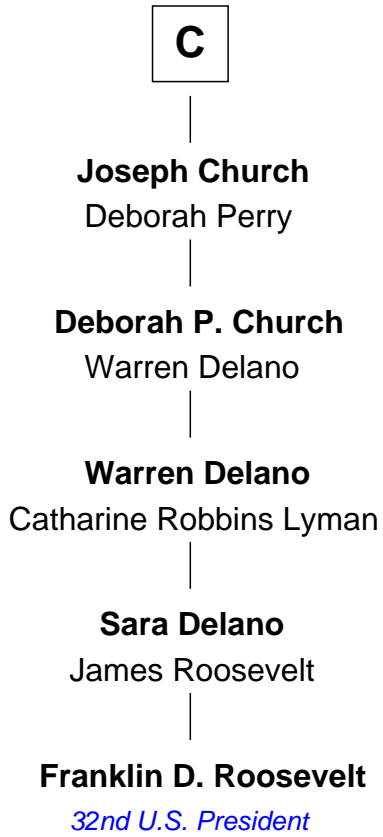

FamousKin.com
Relationship Chart of
Franklin D. Roosevelt
32nd U.S. President

13th cousin 8 times removed of
Robert Catesby
Leader of Gunpowder Plot

Sir William de Beauchamp
 Isabel Mauduit

William de Beauchamp
 Maud FitzJohn

Sir Walter de Beauchamp
 Alice de Tony

Isabella de Beauchamp
 Sir Patrick de Chaworth

Roger de Beauchamp

Maud de Chaworth
 Henry Plantagenet

Sir Roger de Beauchamp
 Sibyl de Pateshulle

Eleanor Plantagenet
 Richard Fitzalan

Sir Roger de Beauchamp
 Joan de Clopton

Sir Richard Fitzalan
 Elizabeth de Bohun

Sir Roger Beauchamp
 Mary - - - - -

Elizabeth Fitzalan
 Sir Robert Goushill

Sir John Beauchamp
 Edith Stourton

Elizabeth Goushill
 Sir Robert Wingfield

Margaret Beauchamp
 Sir Oliver St. John

A

B

FamousKin.com