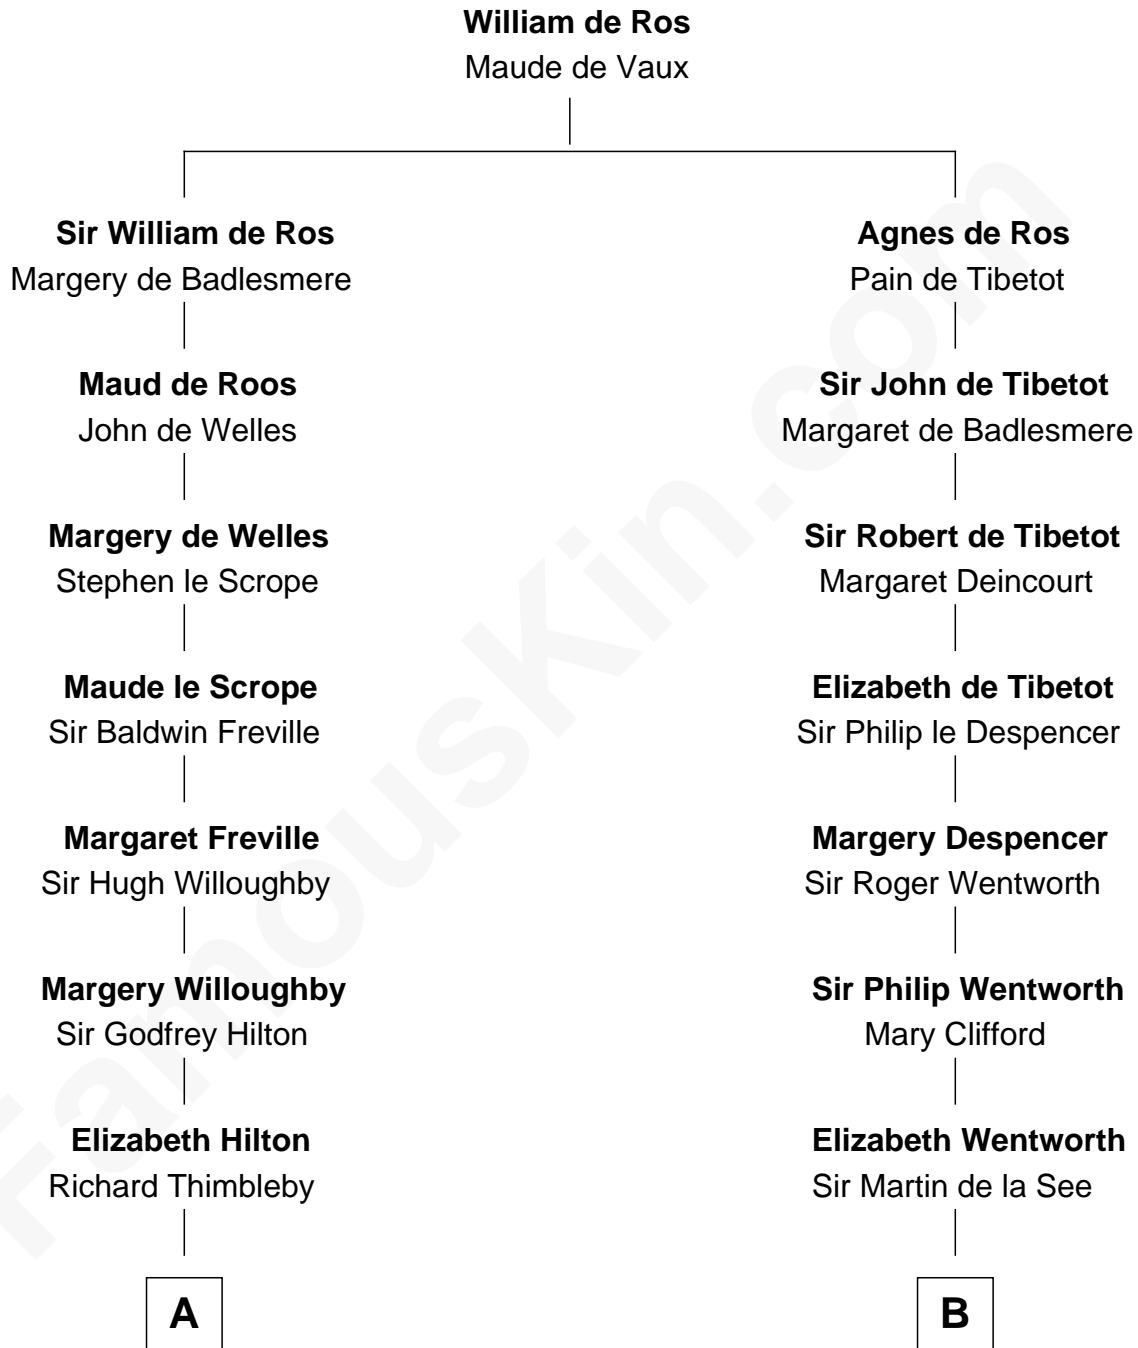

**FamousKin.com**  
**Relationship Chart of**  
**Franklin D. Roosevelt**  
*32nd U.S. President*

**19th cousin 2 times removed of**  
**Harper Lee**  
*Author of To Kill a Mockingbird*

**C**

**Catharine Robbins Lyman**

Warren Delano

**Sara Delano**

James Roosevelt

**Franklin D. Roosevelt**

*32nd U.S. President*

**D**

**John Farrar Finch**

Frances Smith