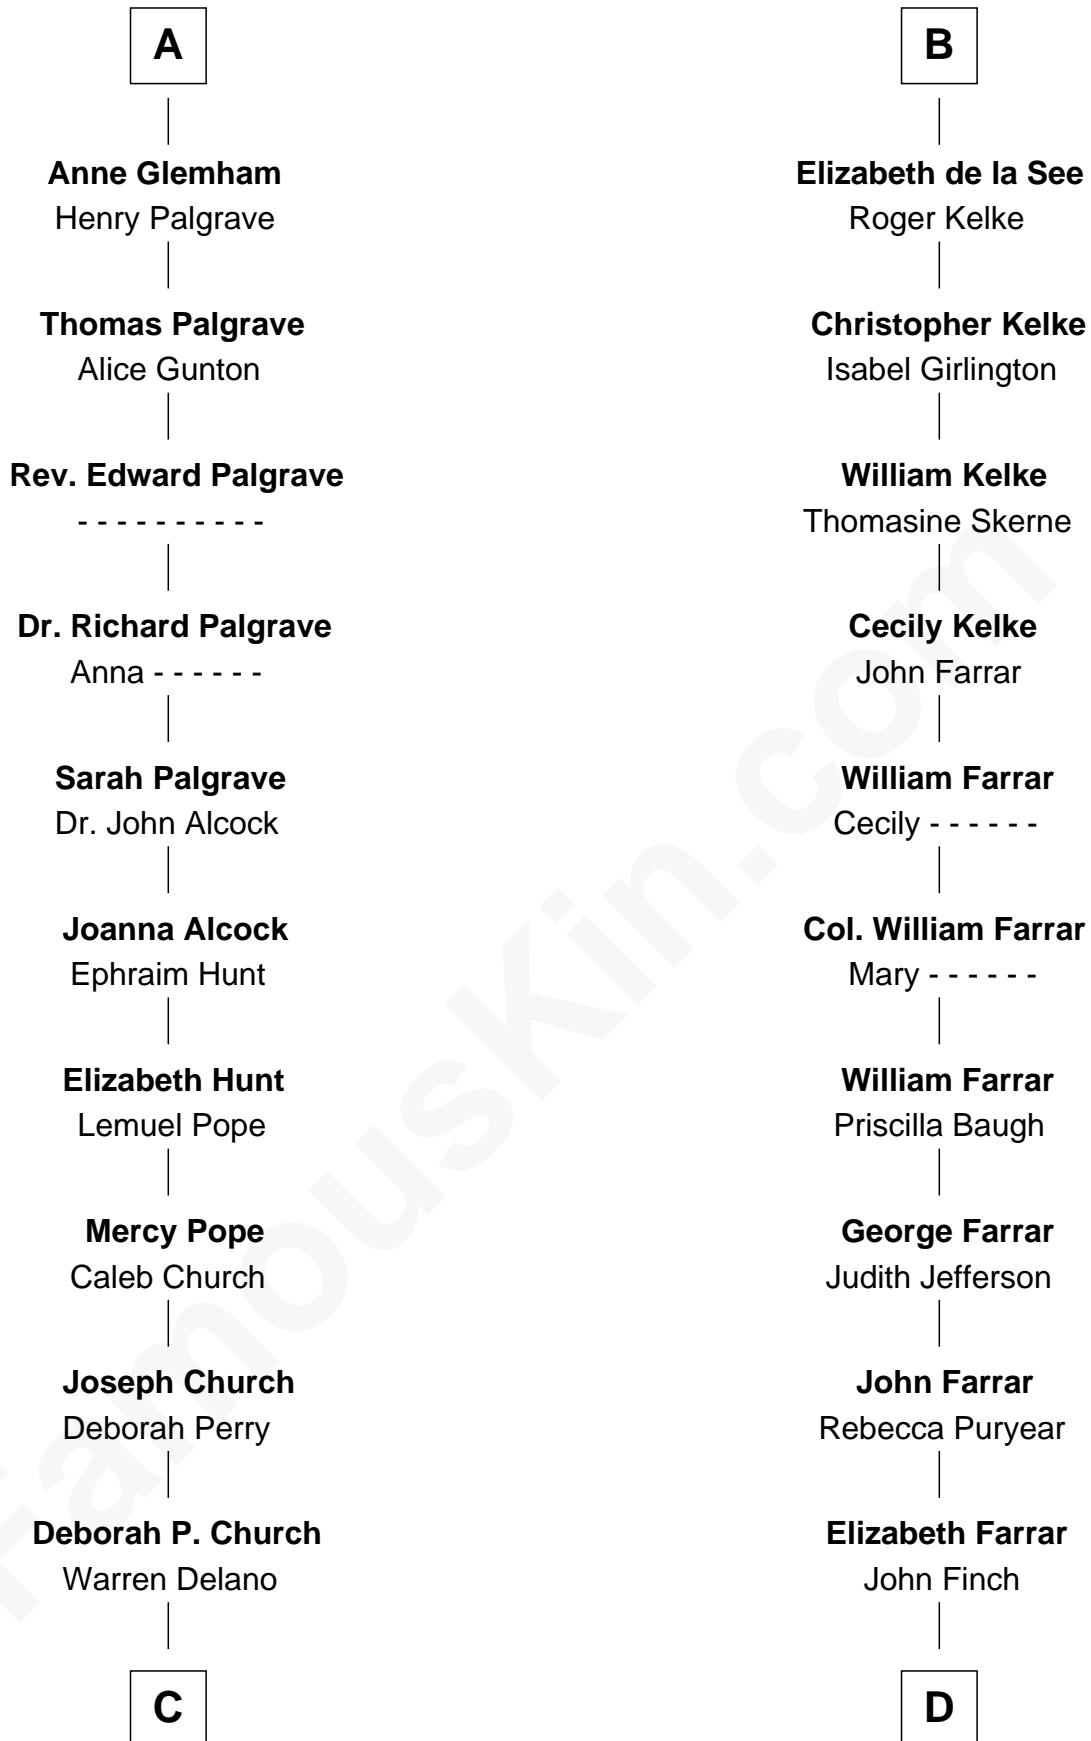

FamousKin.com
Relationship Chart of
Franklin D. Roosevelt
32nd U.S. President

19th cousin 2 times removed of

Harper Lee
Author of To Kill a Mockingbird

Gunselm de Badlesmere

C

Warren Delano
Catharine Robbins Lyman

Sara Delano
James Roosevelt

Franklin D. Roosevelt
32nd U.S. President

D

John Farrar Finch
Frances Smith

John Robert Finch
Frances Cunningham

James Cunningham Finch
Ellen Rivers Williams

Frances Cunningham Finch
Amasa Coleman Lee