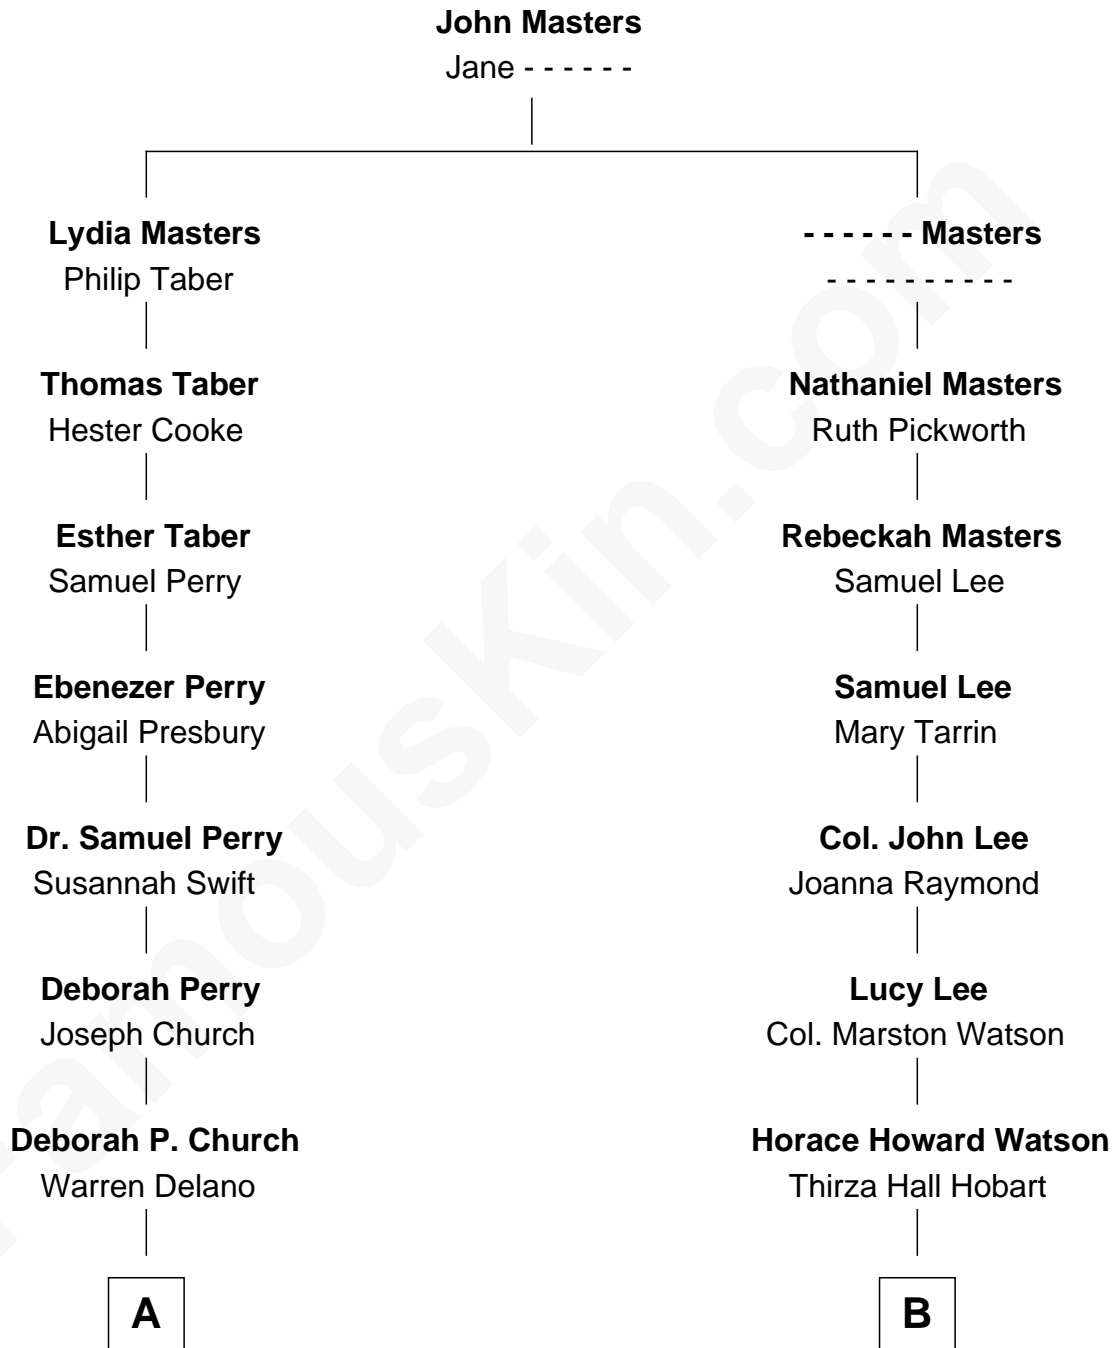

**FamousKin.com**  
**Relationship Chart of**  
**Franklin D. Roosevelt**  
*32nd U.S. President*

9th cousin 3 times removed of

**John Cena**  
*Movie Actor and WWE Pro Wrestler*

**A**

**Warren Delano**  
Catharine Robbins Lyman

**Sara Delano**  
James Roosevelt

**Franklin D. Roosevelt**  
*32nd U.S. President*

**B**

**Agnes Lee Watson**  
Charles Nichols

**Charles H. Nichols**  
Martha Emma Dix

**Charles Nichols**  
Julia Ellen Skelton