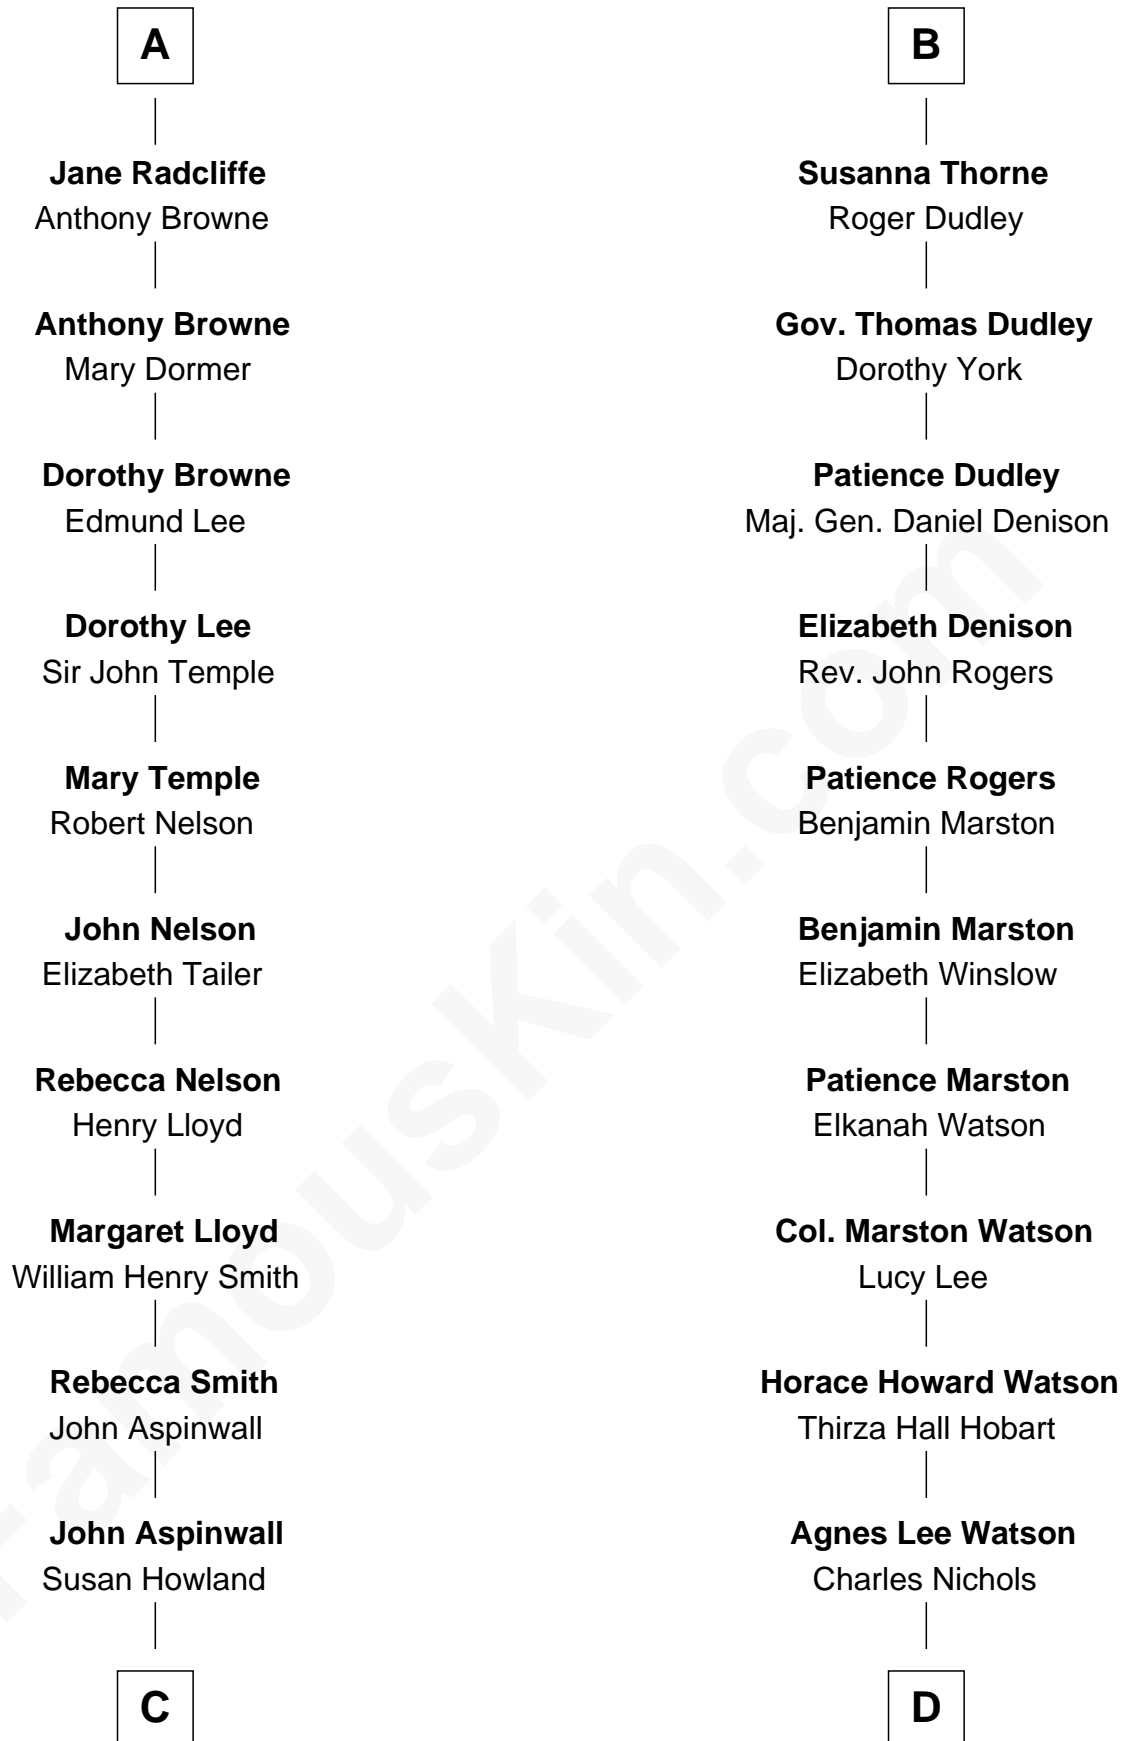

**FamousKin.com**  
**Relationship Chart of**  
**Franklin D. Roosevelt**  
*32nd U.S. President*

19th cousin 2 times removed of

**John Cena**  
*Movie Actor and WWE Pro Wrestler*

**C**

**Mary Rebecca Aspinwall**

Isaac Daniel Roosevelt

**James Roosevelt**

Sara Delano

**Franklin D. Roosevelt**

*32nd U.S. President*

**D**

**Charles H. Nichols**

Martha Emma Dix