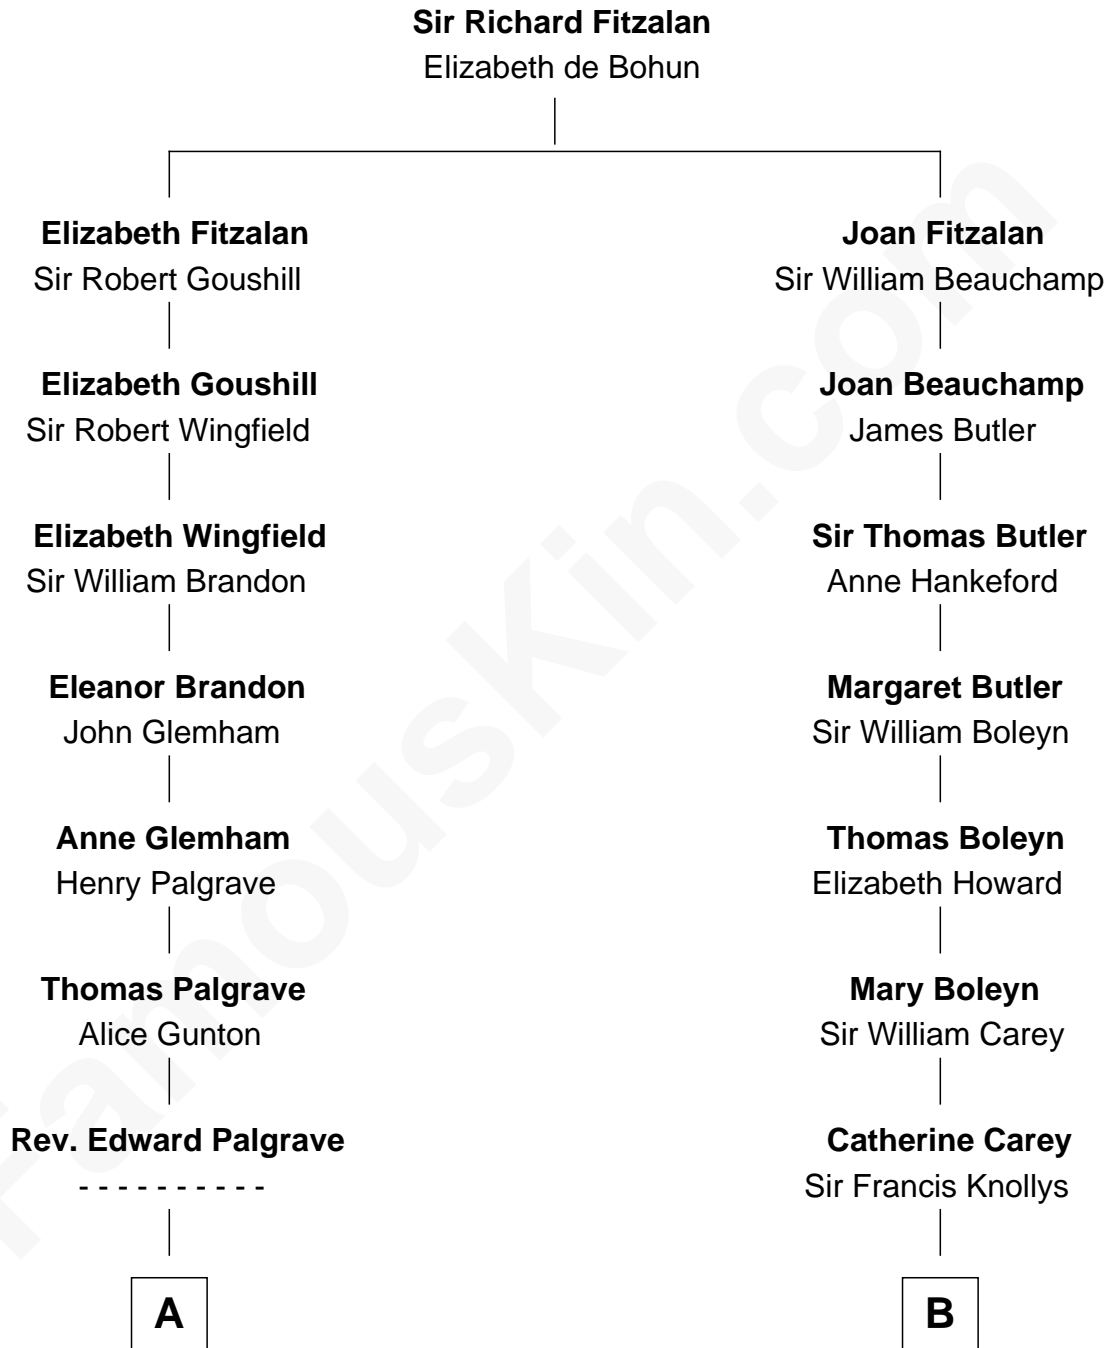

FamousKin.com
Relationship Chart of
Franklin D. Roosevelt
32nd U.S. President

16th cousin 5 times removed of

John Cena
Movie Actor and WWE Pro Wrestler

C

Charles H. Nichols

Martha Emma Dix

Charles Nichols

Julia Ellen Skelton