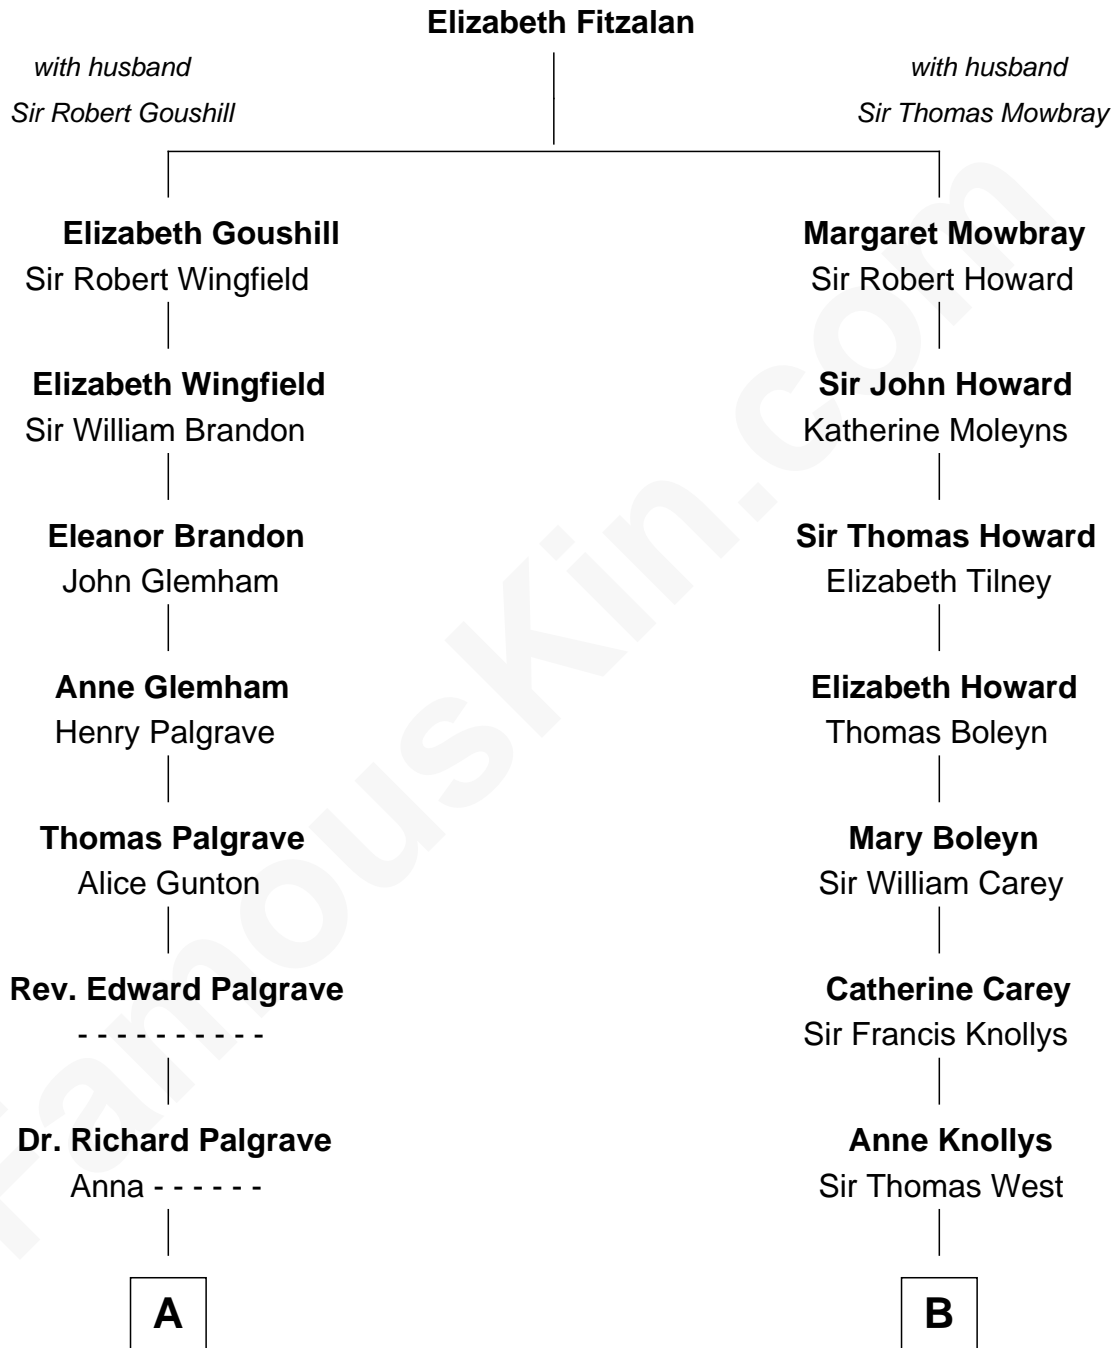

**FamousKin.com**  
**Relationship Chart of**  
**Franklin D. Roosevelt**  
*32nd U.S. President*

**15th cousin 5 times removed of**  
**John Cena**  
*Movie Actor and WWE Pro Wrestler*

**C**

**Charles Nichols**  
Julia Ellen Skelton

**Natalie Nichols**  
Ulysses John Lupien

**Carol Frances Lupien**  
John Joseph Cena

**John Cena**  
*Actor and Pro Wrestler*