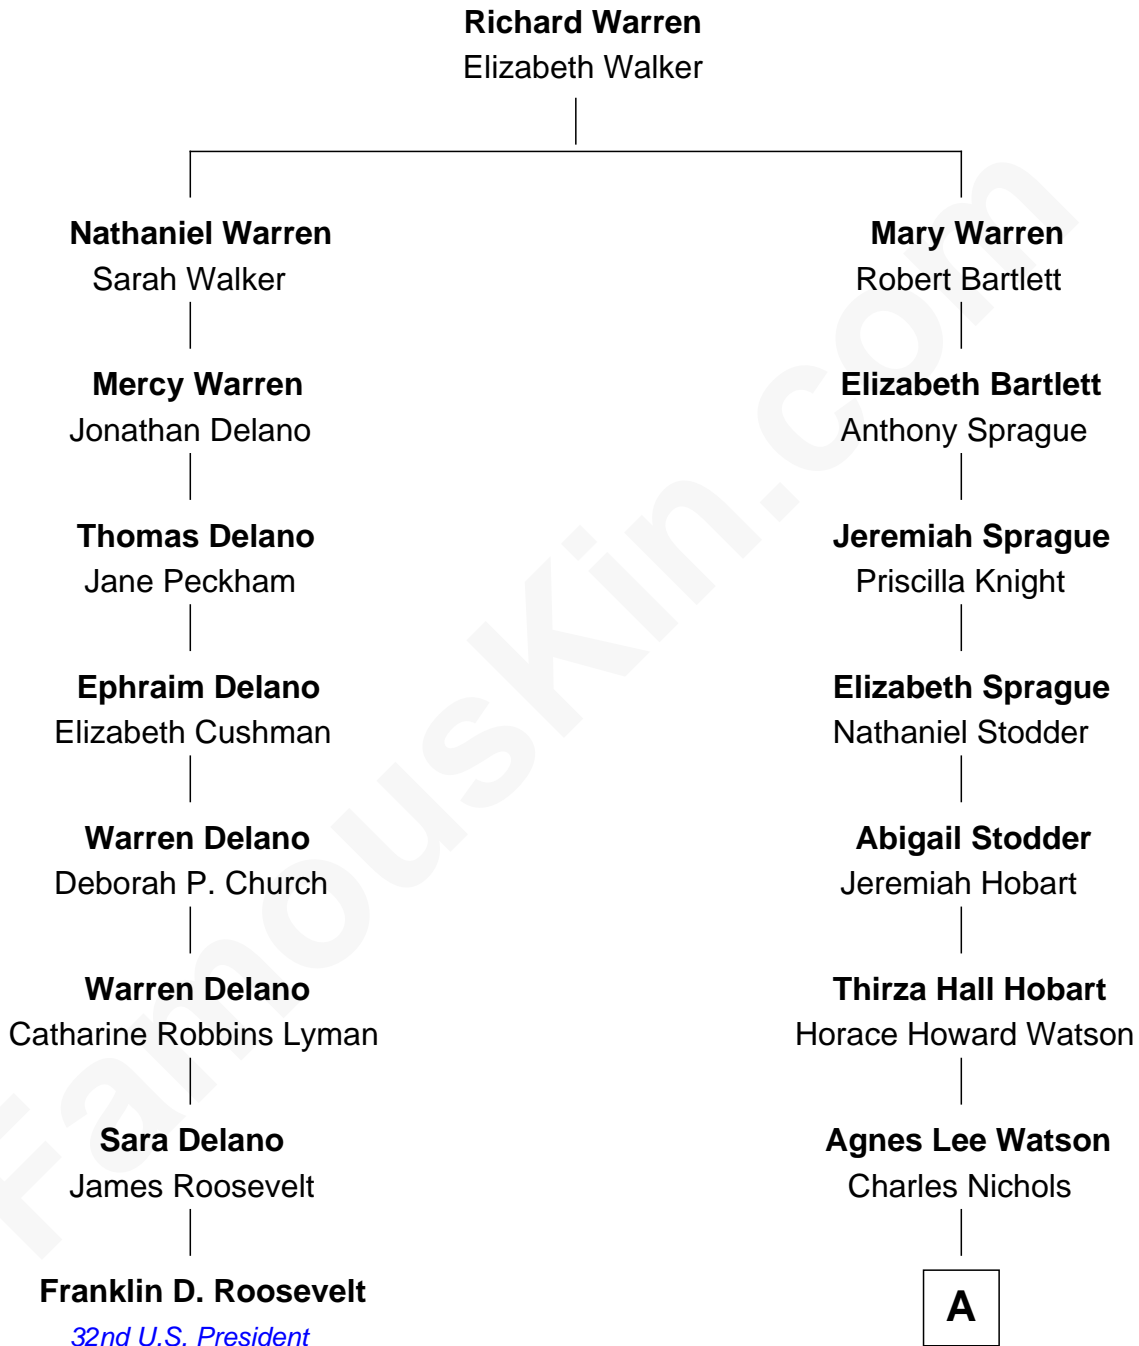

FamousKin.com
Relationship Chart of
Franklin D. Roosevelt
32nd U.S. President

7th cousin 4 times removed of

John Cena
Movie Actor and WWE Pro Wrestler

A

Charles H. Nichols

Martha Emma Dix

Charles Nichols

Julia Ellen Skelton

Natalie Nichols

Ulysses John Lupien

Carol Frances Lupien

John Joseph Cena

John Cena

Actor and Pro Wrestler