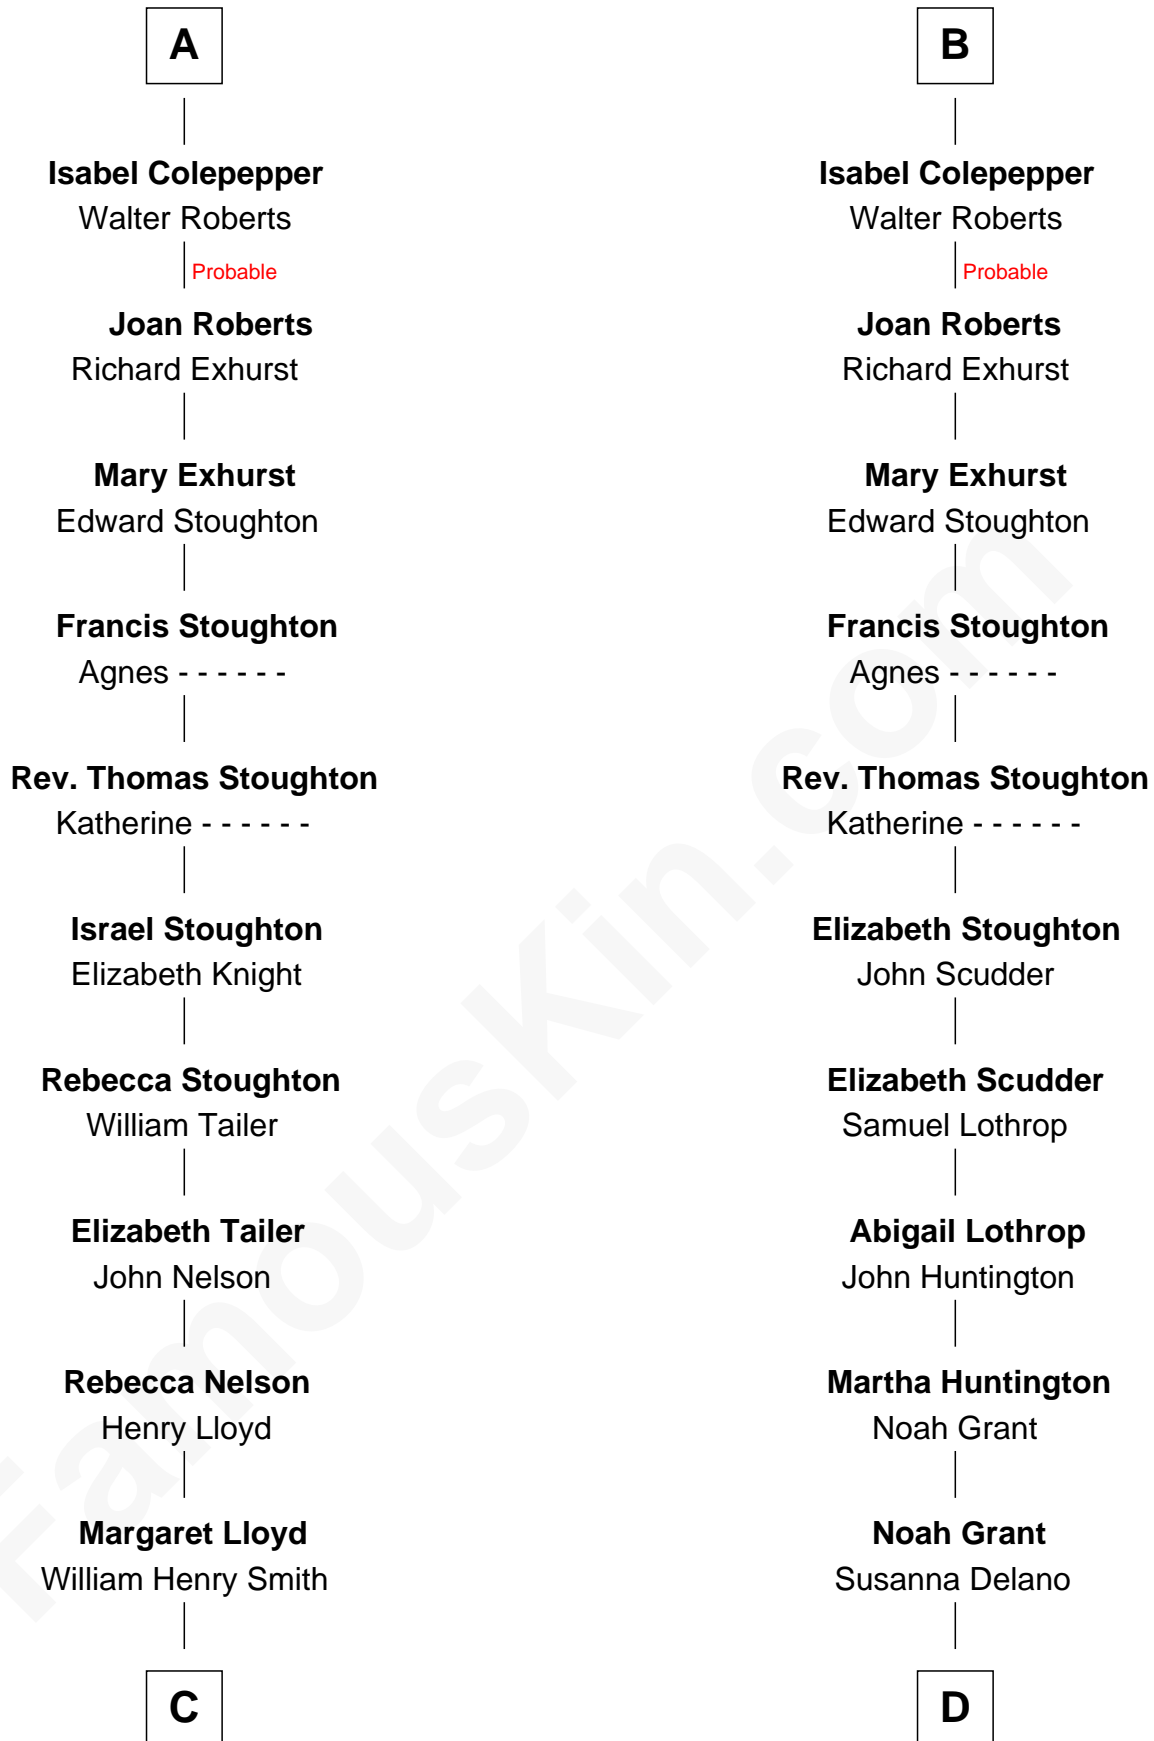

**FamousKin.com**  
**Relationship Chart of**  
**Franklin D. Roosevelt**  
*32nd U.S. President*

19th cousin 2 times removed of  
**Ulysses S. Grant**  
*18th U.S. President*

**Richard de Keynes**  
 Alice de Mankesy

**C**

**Rebecca Smith**

John Aspinwall

**John Aspinwall**

Susan Howland

**Mary Rebecca Aspinwall**

Isaac Daniel Roosevelt

**James Roosevelt**

Sara Delano

**Franklin D. Roosevelt**

*32nd U.S. President*

**D**

**Noah Grant**

Rachel Kelley

**Jesse Root Grant**

Hannah Simpson