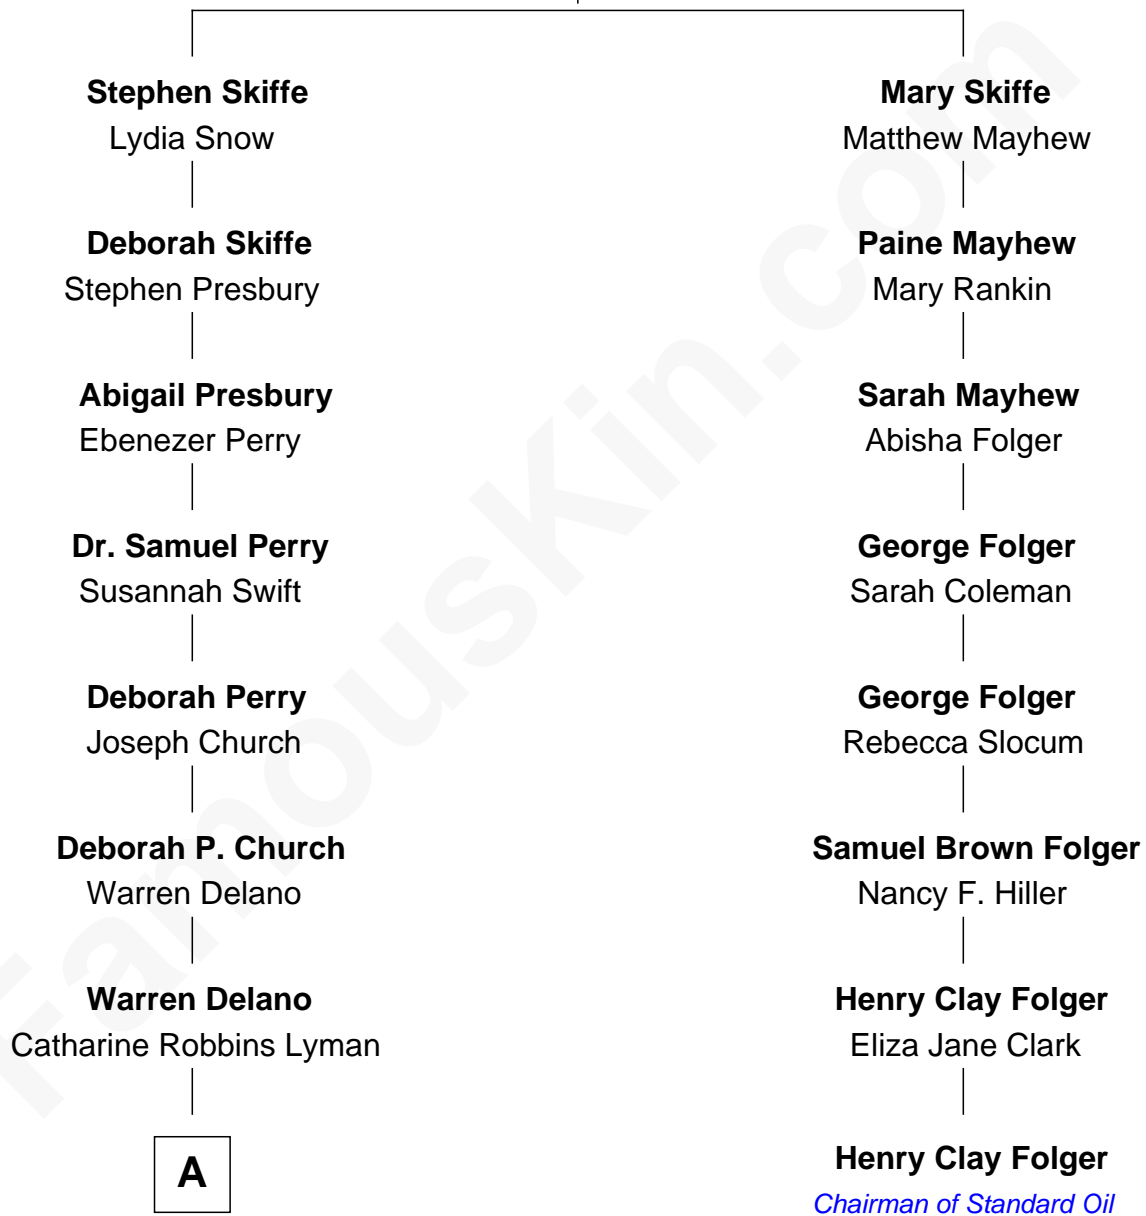

FamousKin.com
Relationship Chart of
Franklin D. Roosevelt
32nd U.S. President

7th cousin 1 time removed of

Henry Clay Folger

Founder of Folger Shakespeare Library and Chairman of Standard Oil

James Skeffe

Mary - - - - -

A

—
Sara Delano
James Roosevelt

—
Franklin D. Roosevelt
32nd U.S. President

FamousKin.com