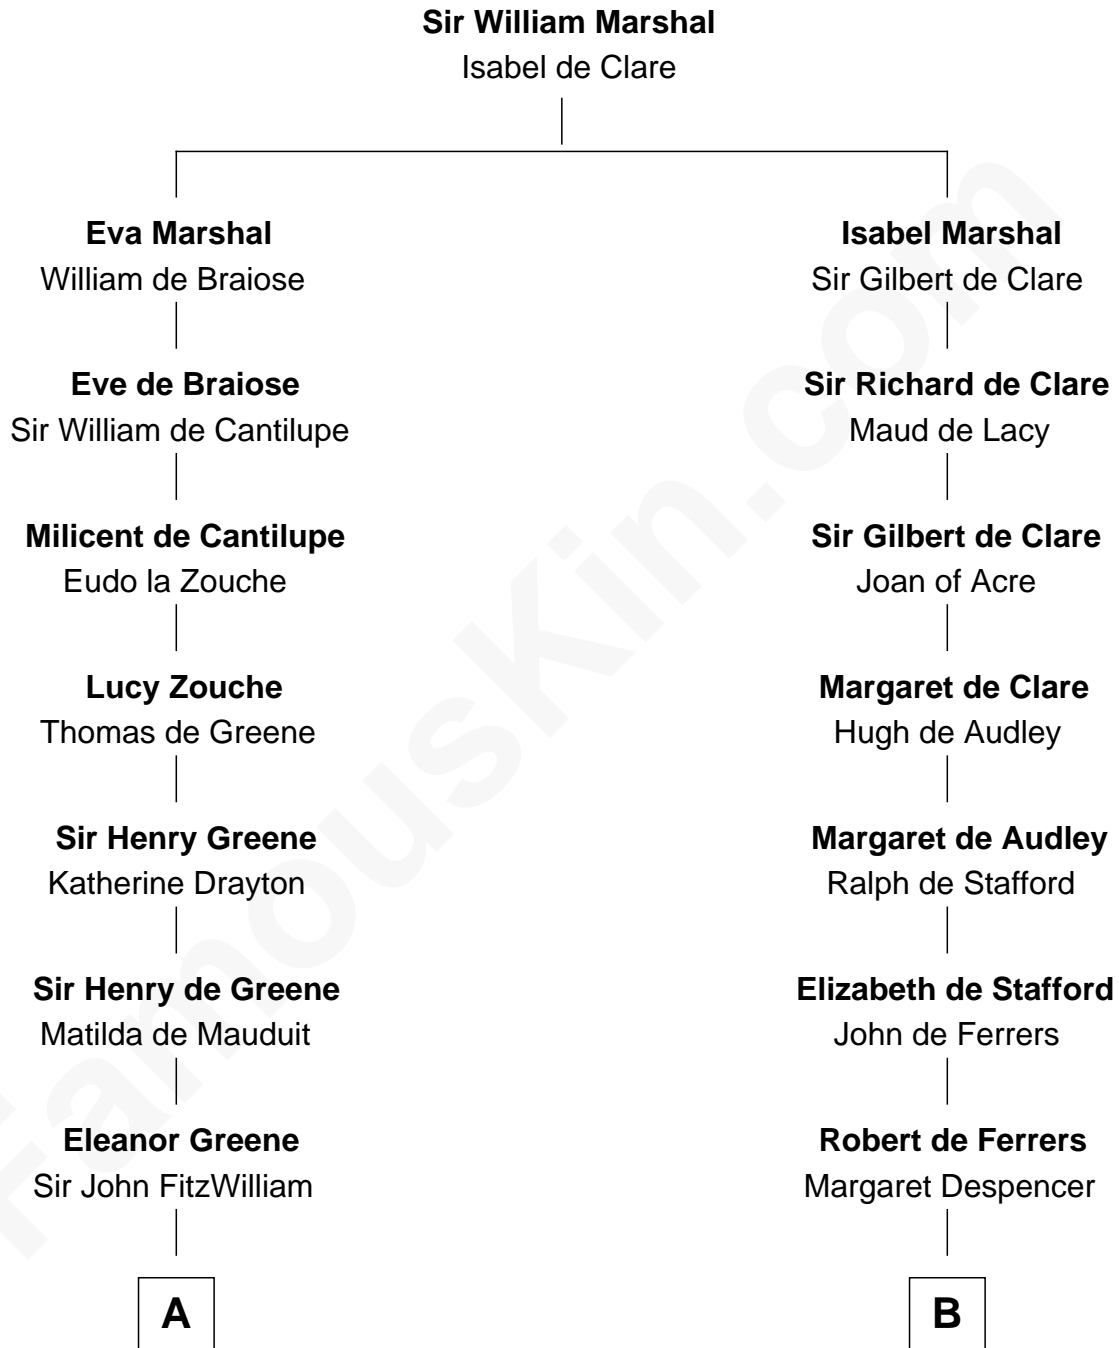

FamousKin.com

Relationship Chart of Franklin D. Roosevelt

32nd U.S. President

21st cousin of

J. A. Folger

Founder of Folger Coffee Company

C

Rebecca Smith

John Aspinwall

John Aspinwall

Susan Howland

Mary Rebecca Aspinwall

Isaac Daniel Roosevelt

James Roosevelt

Sara Delano

Franklin D. Roosevelt

32nd U.S. President

D

Peleg Slocum

Rebecca Bennett

Peleg Slocum

Elizabeth Brown

Rebecca Slocum

George Folger