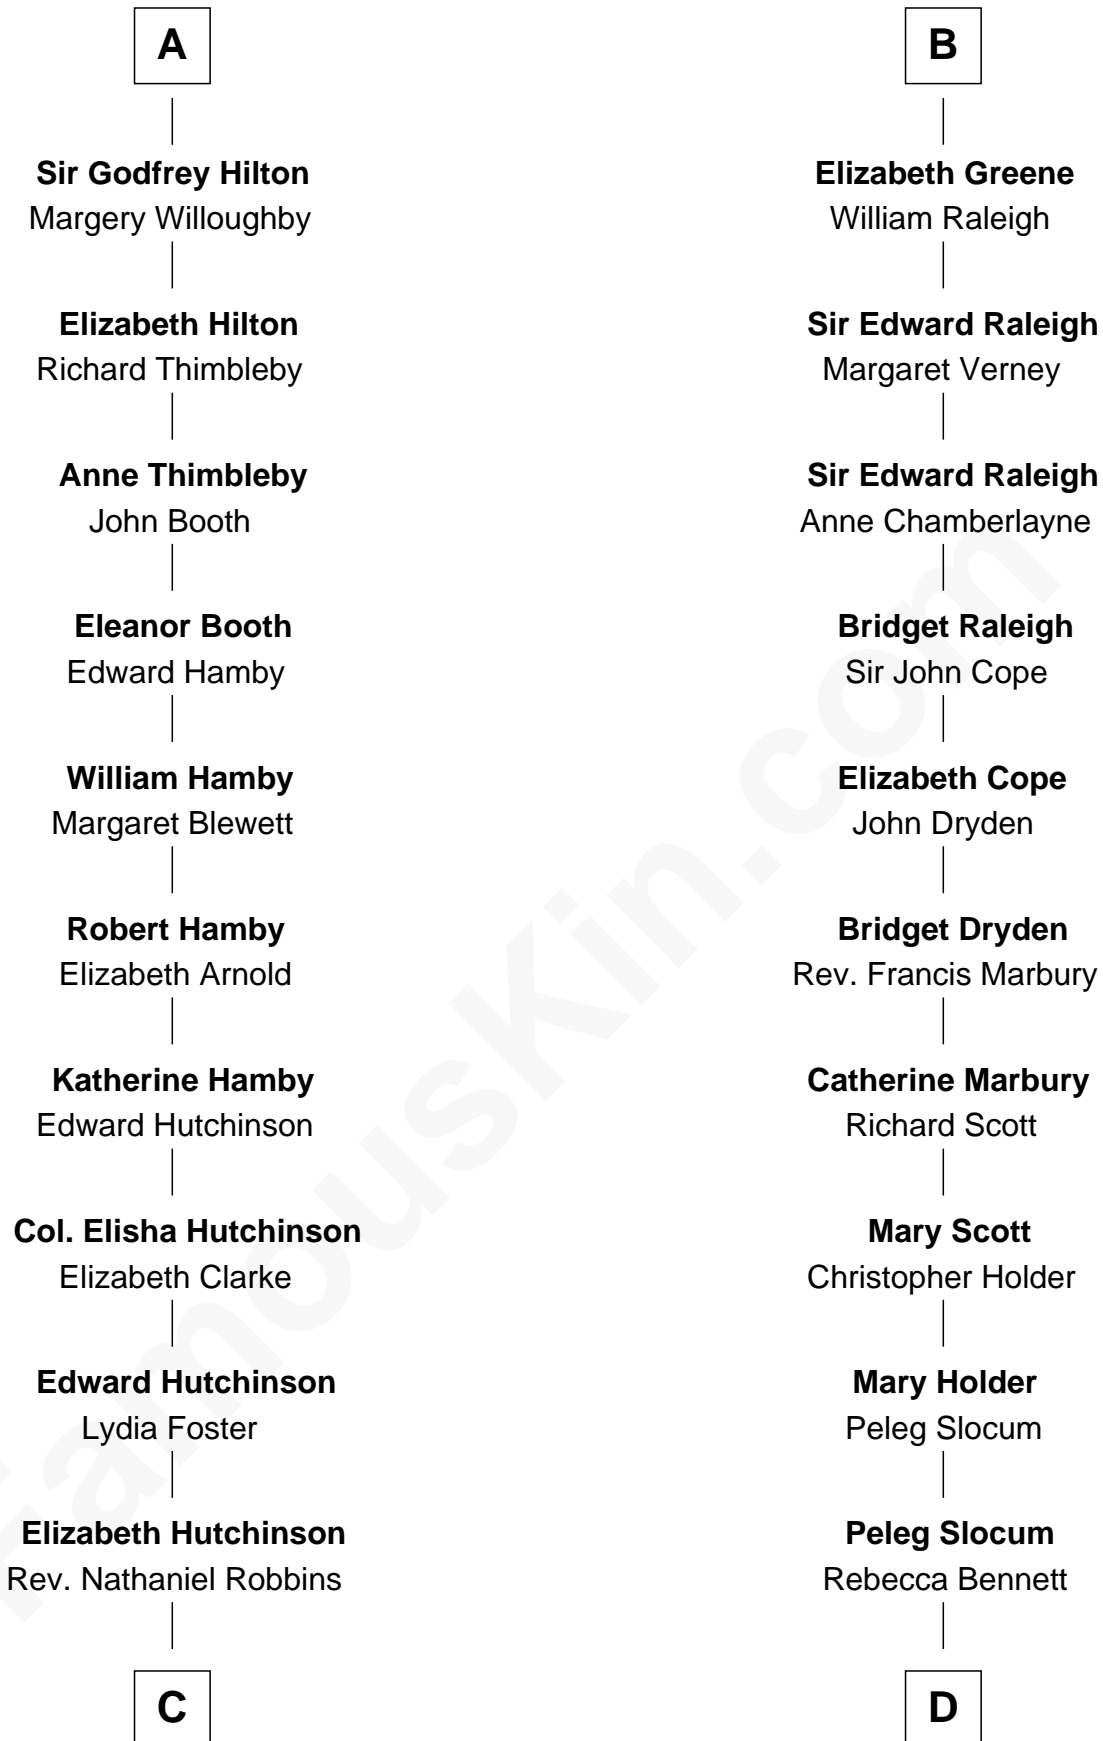

**FamousKin.com**  
**Relationship Chart of**  
**Franklin D. Roosevelt**  
*32nd U.S. President*

20th cousin 1 time removed of

**J. A. Folger**  
*Founder of Folger Coffee Company*

**Sir Philip Basset**

-----

**C**

**Edward Hutchinson Robbins**

Elizabeth Murray

**Anne Jean Robbins**

Judge Joseph Lyman

**Catharine Robbins Lyman**

Warren Delano

**Sara Delano**

James Roosevelt

**Franklin D. Roosevelt**

*32nd U.S. President*

**D**

**Peleg Slocum**

Elizabeth Brown

**Rebecca Slocum**