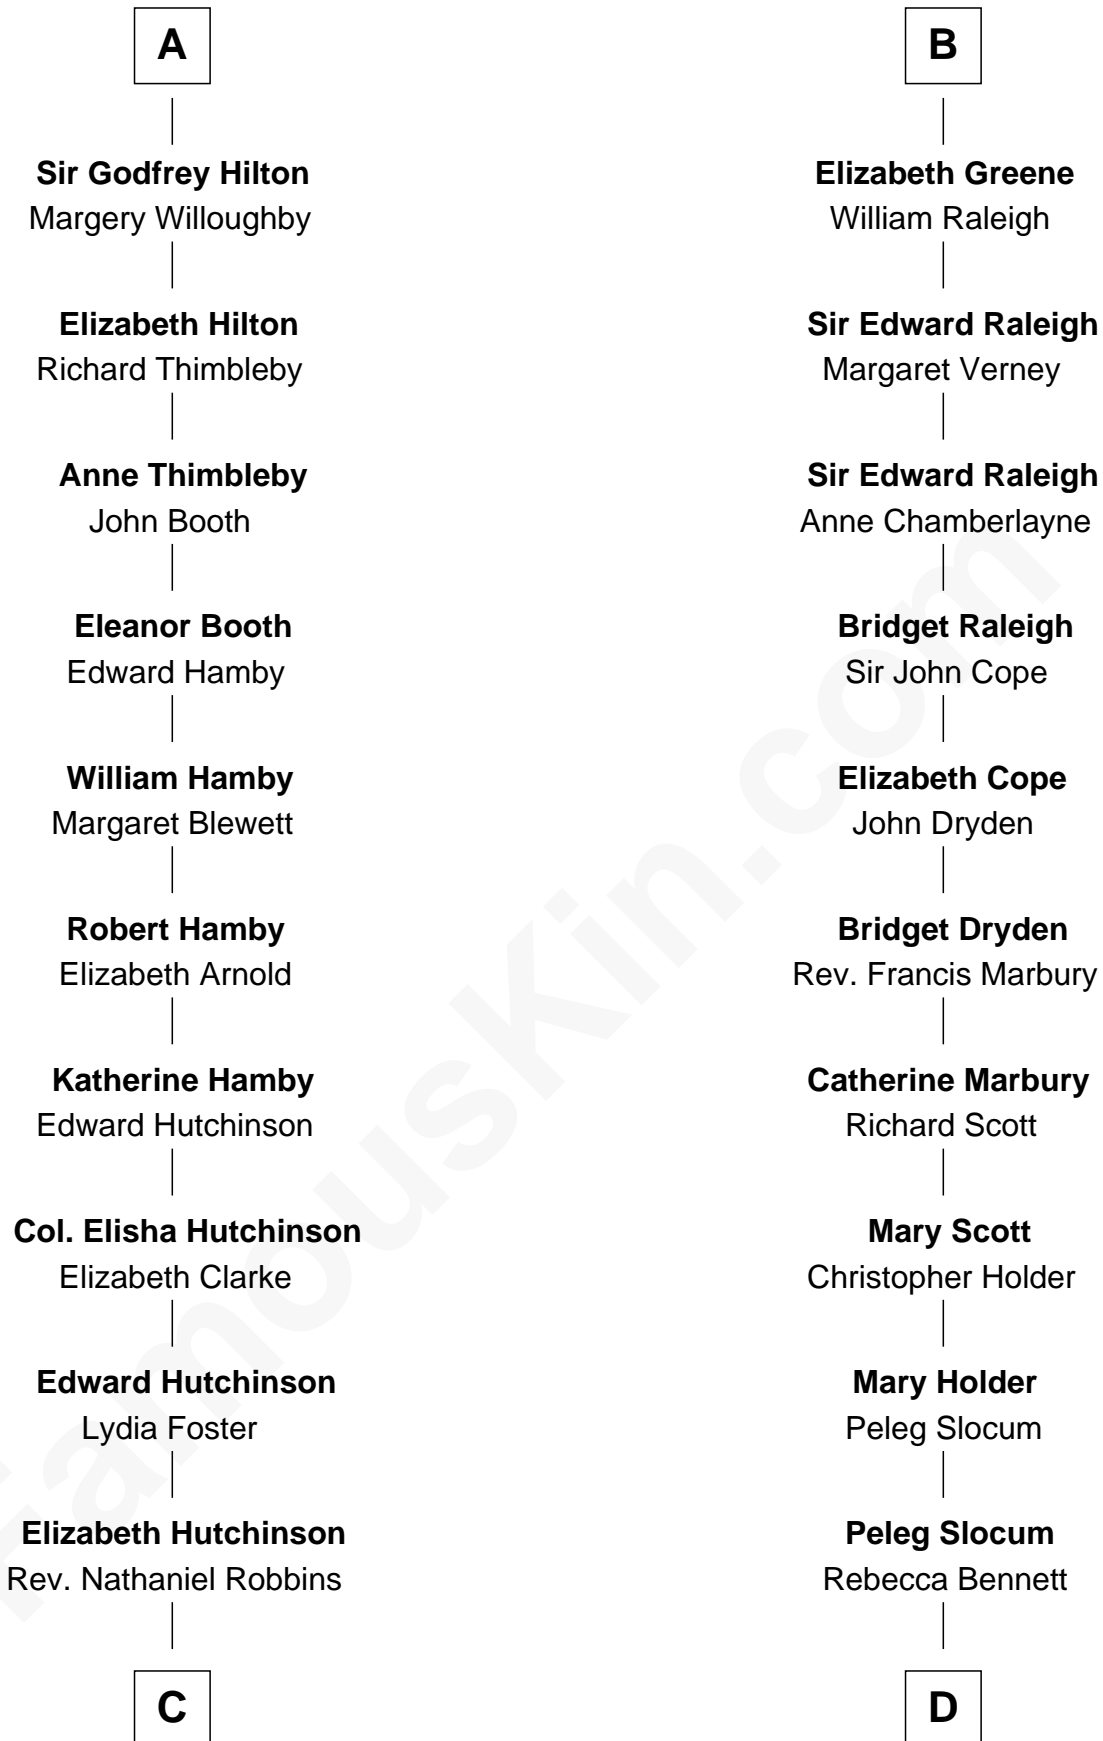

**FamousKin.com**  
**Relationship Chart of**  
**Franklin D. Roosevelt**  
*32nd U.S. President*

20th cousin 1 time removed of

**J. A. Folger**  
*Founder of Folger Coffee Company*

**Sir Hugh le Despencer**

-----

**C**

**Edward Hutchinson Robbins**

Elizabeth Murray

**Anne Jean Robbins**

Judge Joseph Lyman

**Catharine Robbins Lyman**

Warren Delano

**Sara Delano**

James Roosevelt

**Franklin D. Roosevelt**

*32nd U.S. President*

**D**

**Peleg Slocum**

Elizabeth Brown

**Rebecca Slocum**