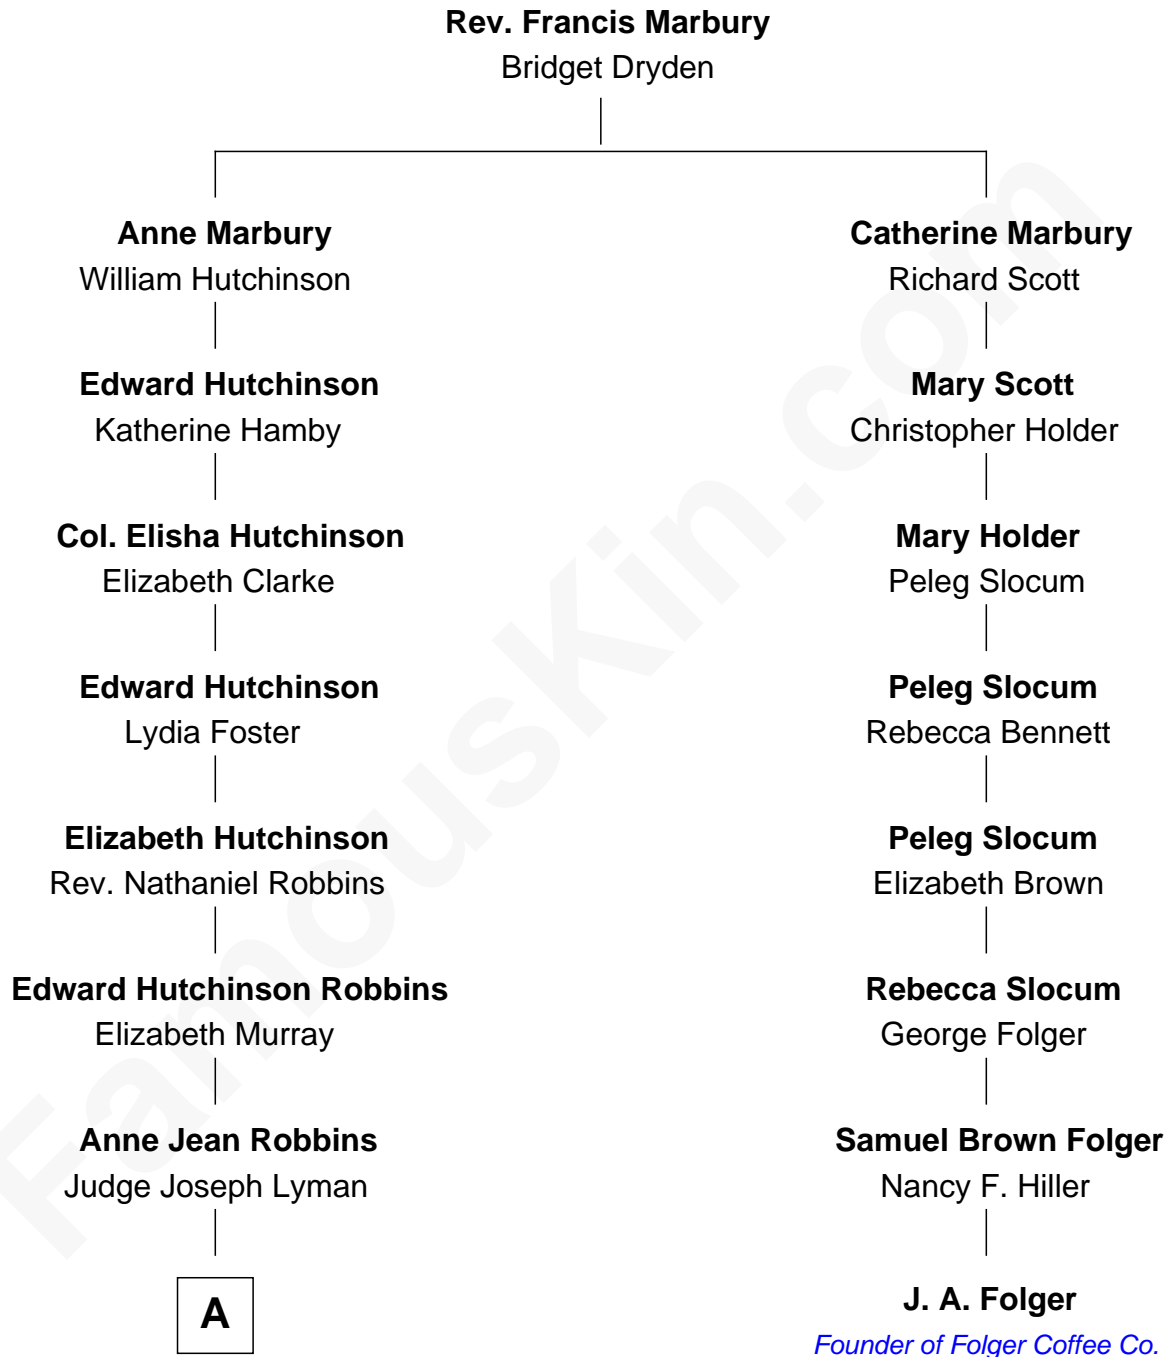

FamousKin.com
Relationship Chart of
Franklin D. Roosevelt
32nd U.S. President

7th cousin 2 times removed of

J. A. Folger
Founder of Folger Coffee Company

A

—
Catharine Robbins Lyman

Warren Delano

—
Sara Delano

James Roosevelt

—
Franklin D. Roosevelt

32nd U.S. President

FamousKin.com