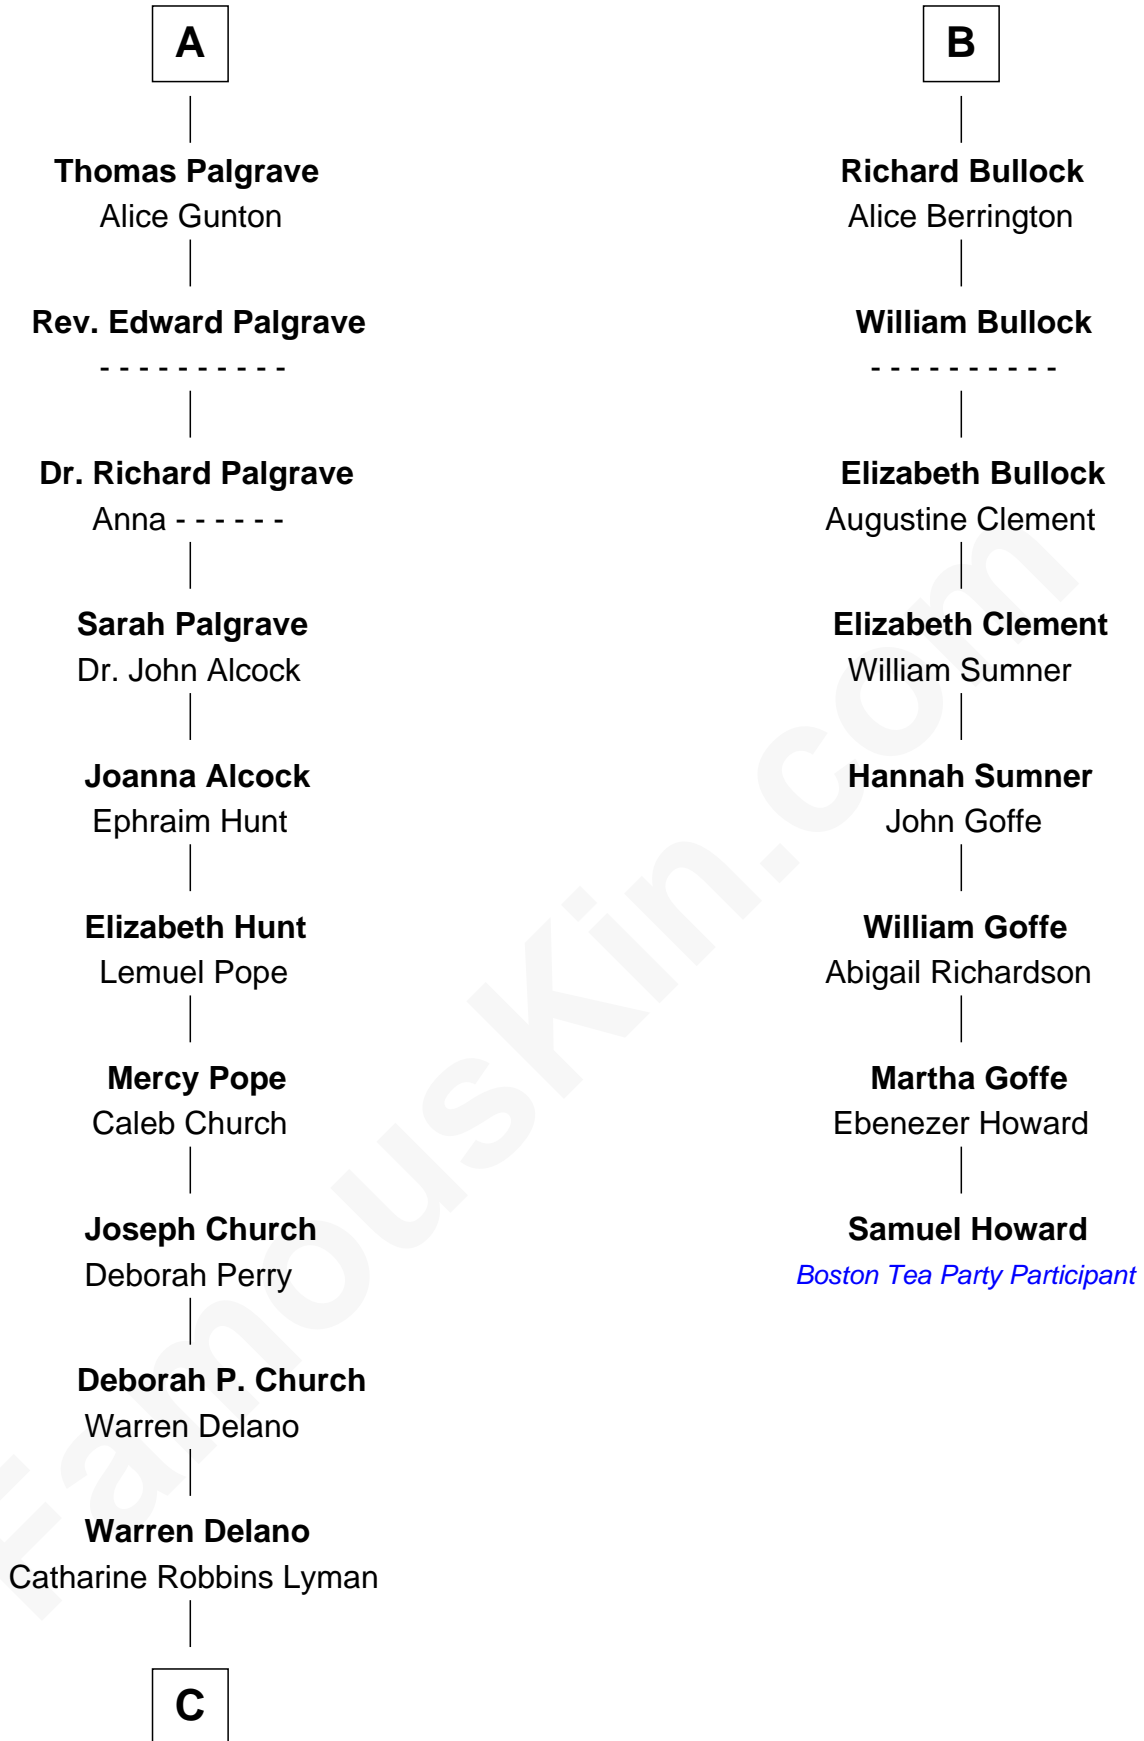

FamousKin.com
Relationship Chart of
Franklin D. Roosevelt
32nd U.S. President

14th cousin 4 times removed of

Samuel Howard
Boston Tea Party Participant

Bartholomew de Badlesmere
 Margaret de Clare

C

—
Sara Delano
James Roosevelt

—
Franklin D. Roosevelt
32nd U.S. President

FamousKin.com