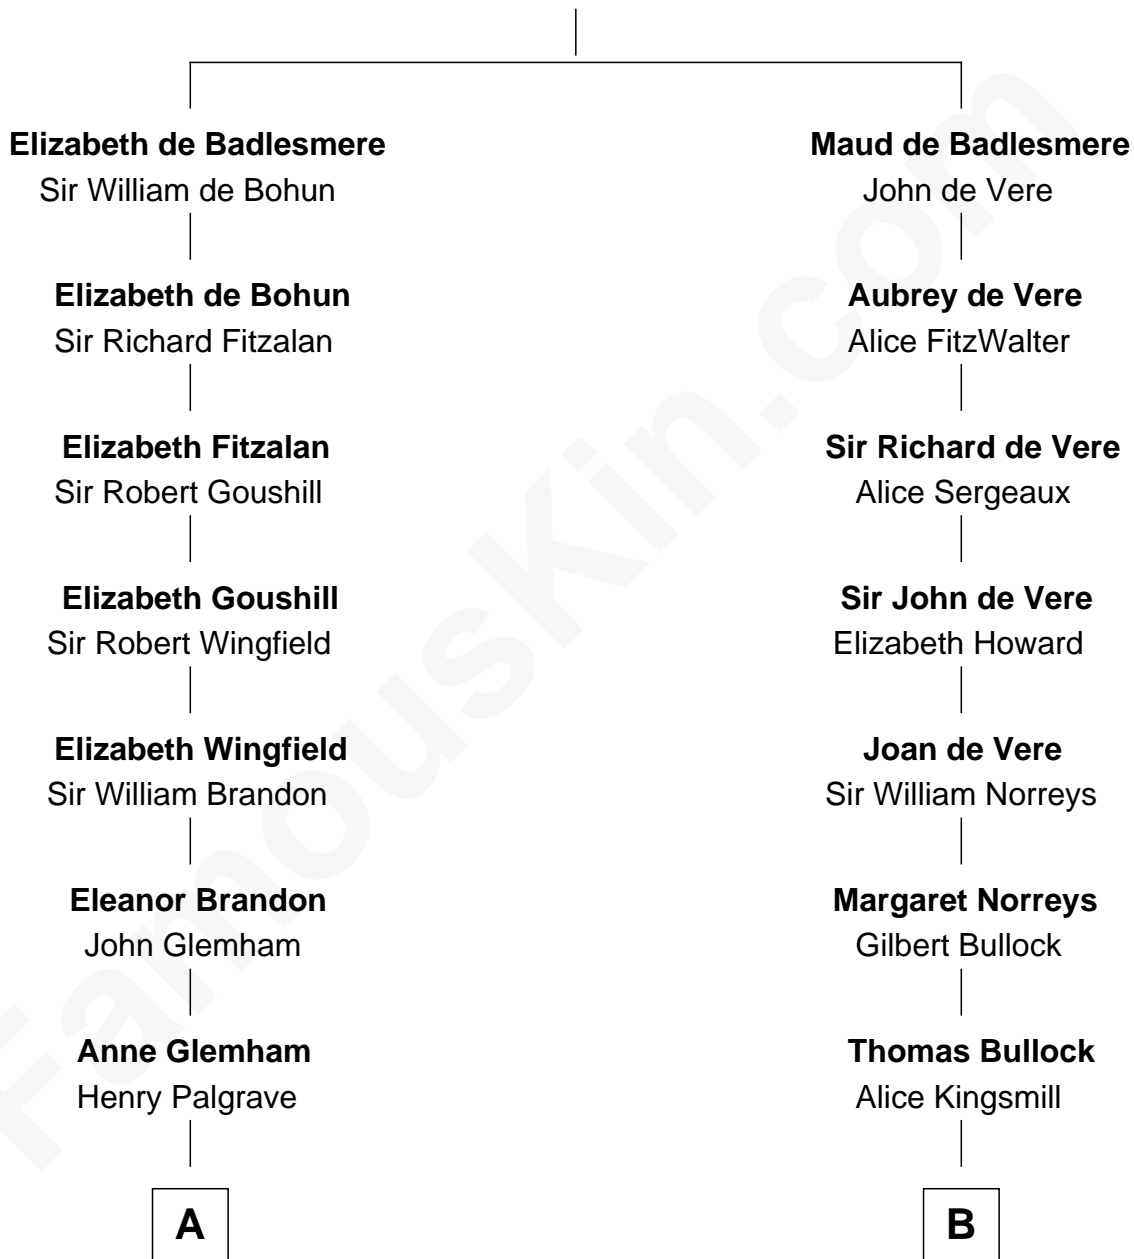

FamousKin.com
Relationship Chart of
Franklin D. Roosevelt
32nd U.S. President

14th cousin 4 times removed of

Samuel Howard
Boston Tea Party Participant

Bartholomew de Badlesmere
 Margaret de Clare

C

—
Sara Delano
James Roosevelt

—
Franklin D. Roosevelt
32nd U.S. President

FamousKin.com