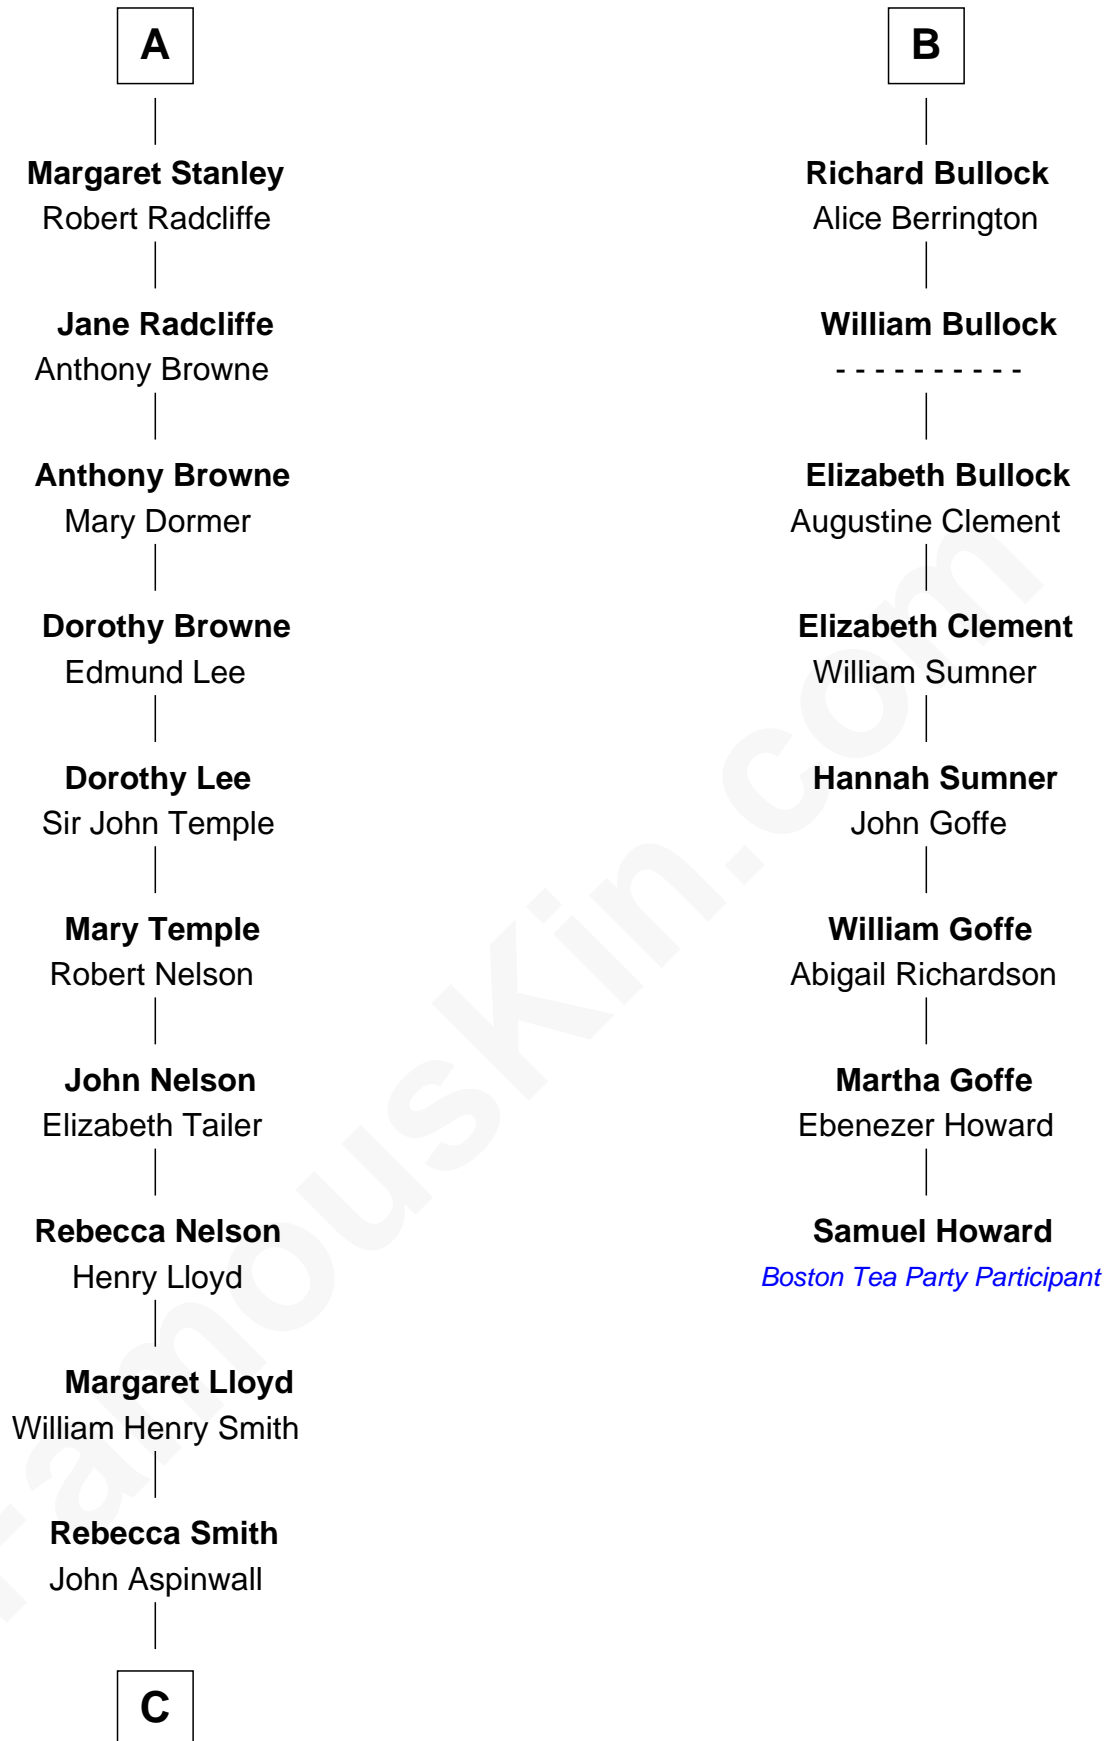

FamousKin.com
Relationship Chart of
Franklin D. Roosevelt
32nd U.S. President

14th cousin 6 times removed of

Samuel Howard
Boston Tea Party Participant

C

John Aspinwall

Susan Howland

Mary Rebecca Aspinwall

Isaac Daniel Roosevelt

James Roosevelt

Sara Delano

Franklin D. Roosevelt

32nd U.S. President

FamousKin.com