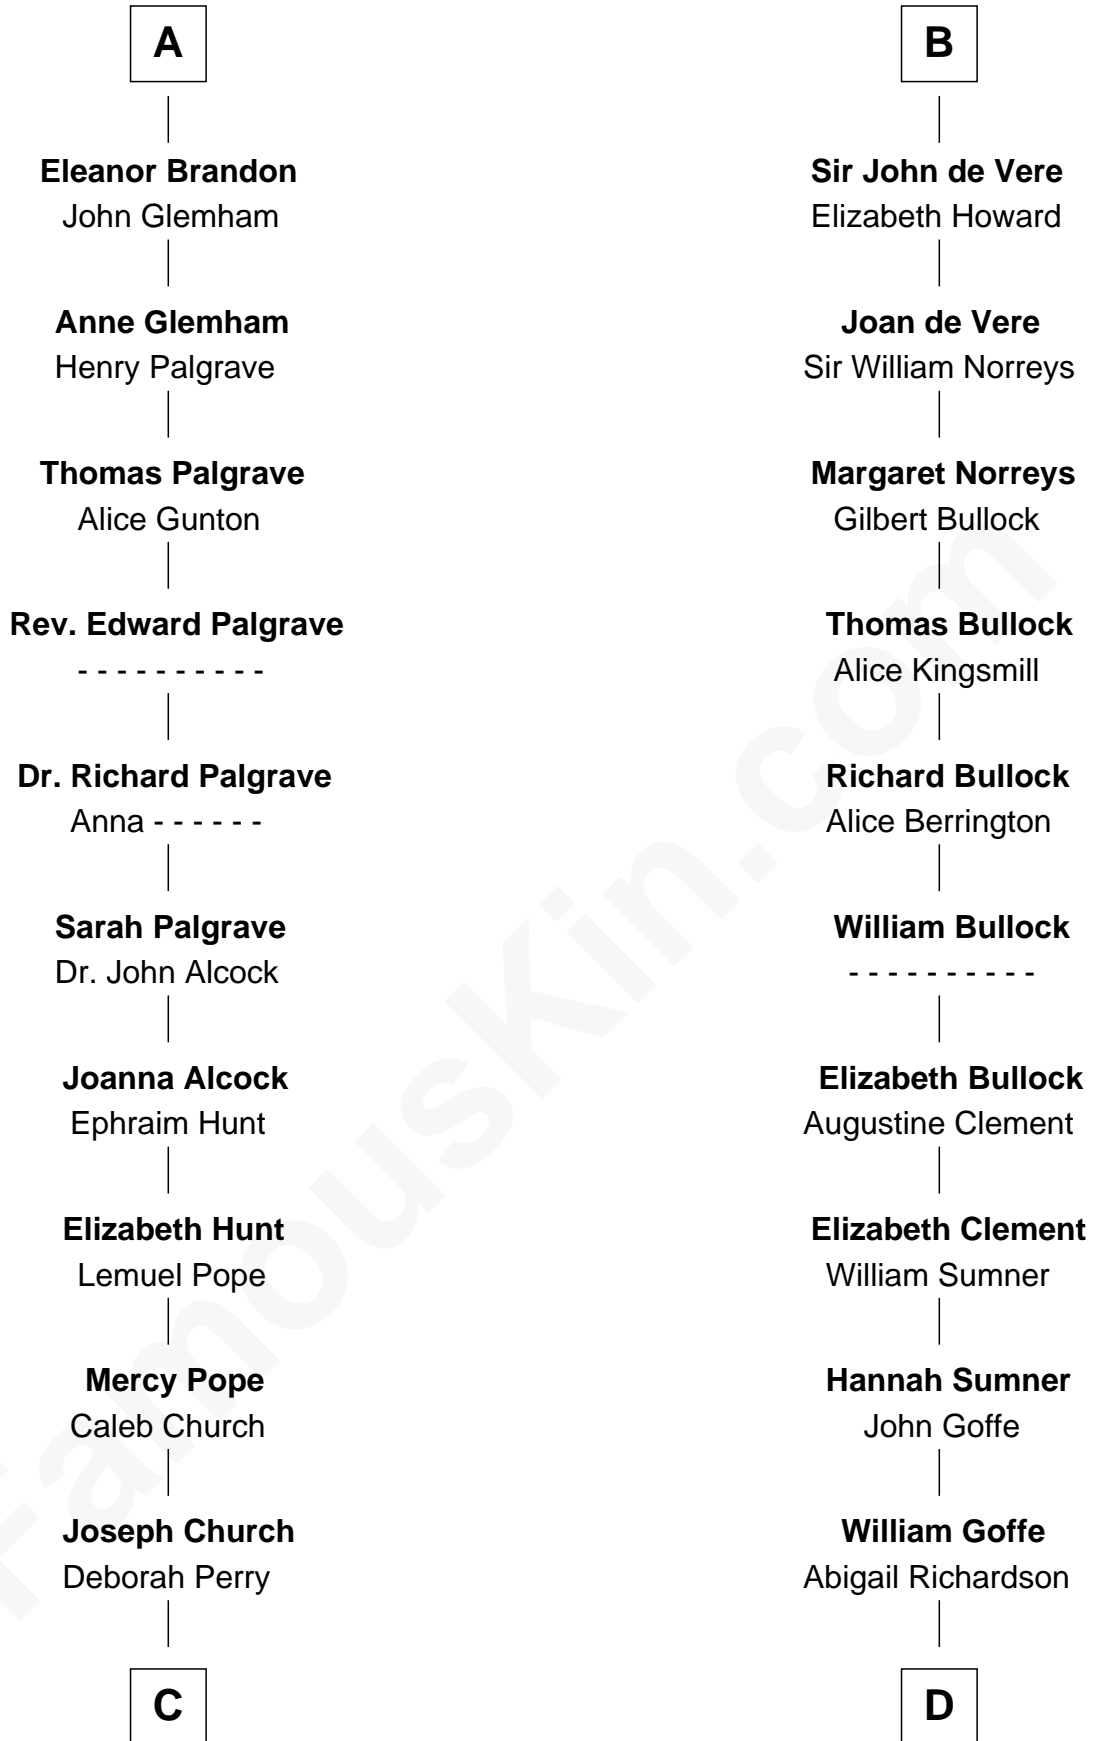

FamousKin.com
Relationship Chart of
Franklin D. Roosevelt
32nd U.S. President

18th cousin 2 times removed of

Samuel Howard
Boston Tea Party Participant

Ferdinand III, King of Castile
 Joanna of Ponthieu

C

Deborah P. Church

Warren Delano

Warren Delano

Catharine Robbins Lyman

Sara Delano

James Roosevelt

Franklin D. Roosevelt

32nd U.S. President

D

Martha Goffe

Ebenezer Howard

Samuel Howard

Boston Tea Party Participant

FamousKin.com