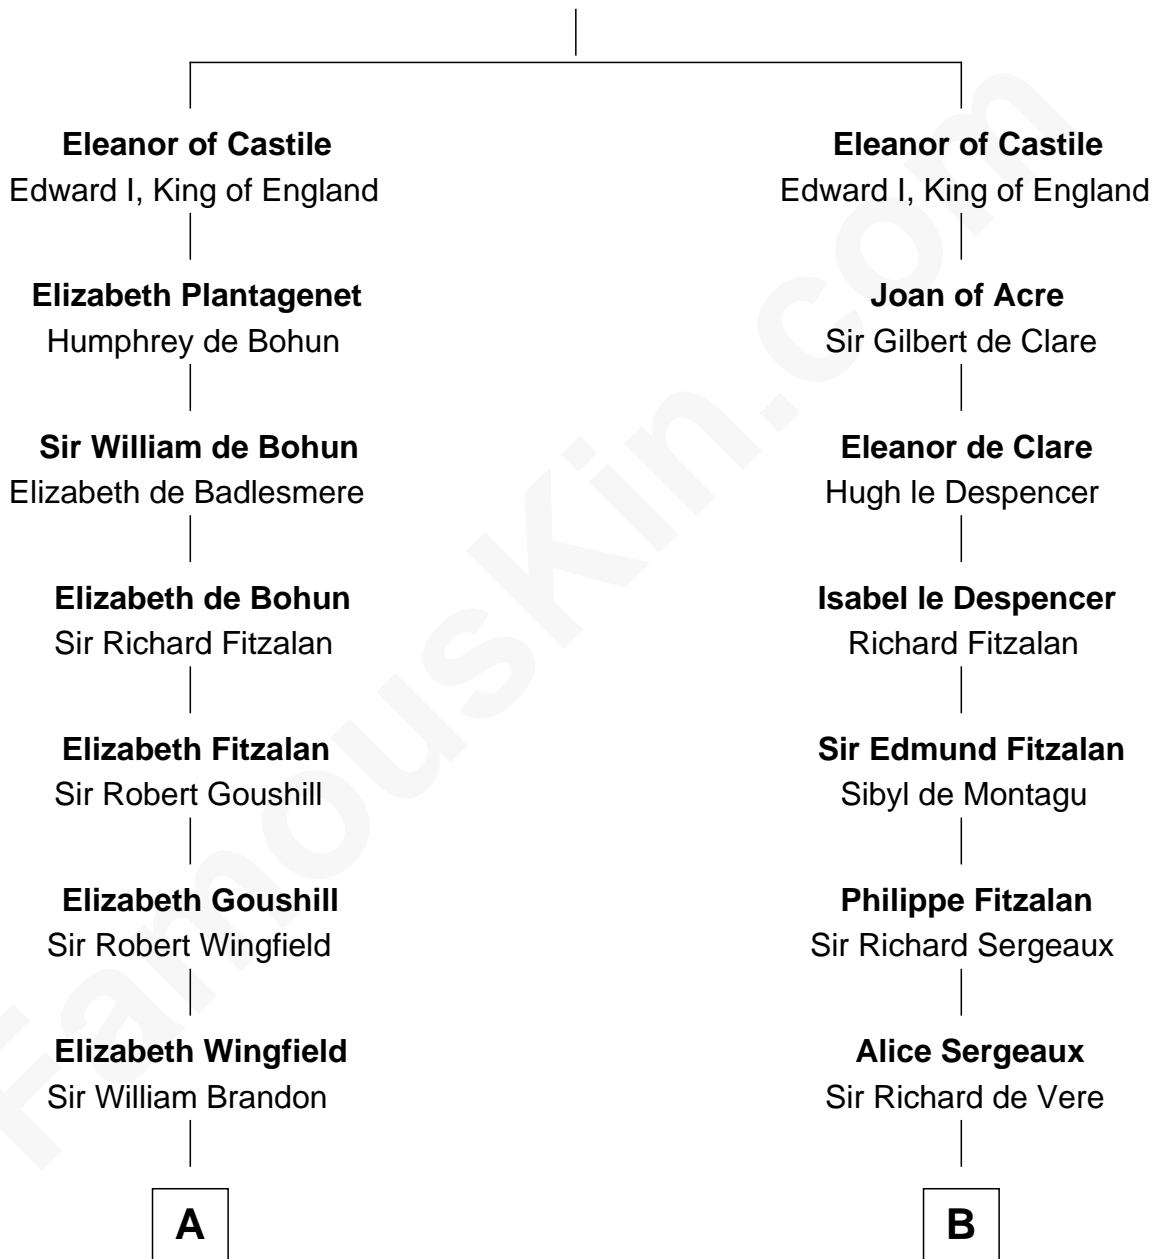

FamousKin.com
Relationship Chart of
Franklin D. Roosevelt
32nd U.S. President

18th cousin 2 times removed of

Samuel Howard
Boston Tea Party Participant

Ferdinand III, King of Castile
 Joanna of Ponthieu

C

Deborah P. Church

Warren Delano

Warren Delano

Catharine Robbins Lyman

Sara Delano

James Roosevelt

Franklin D. Roosevelt

32nd U.S. President

D

Martha Goffe

Ebenezer Howard

Samuel Howard

Boston Tea Party Participant

FamousKin.com