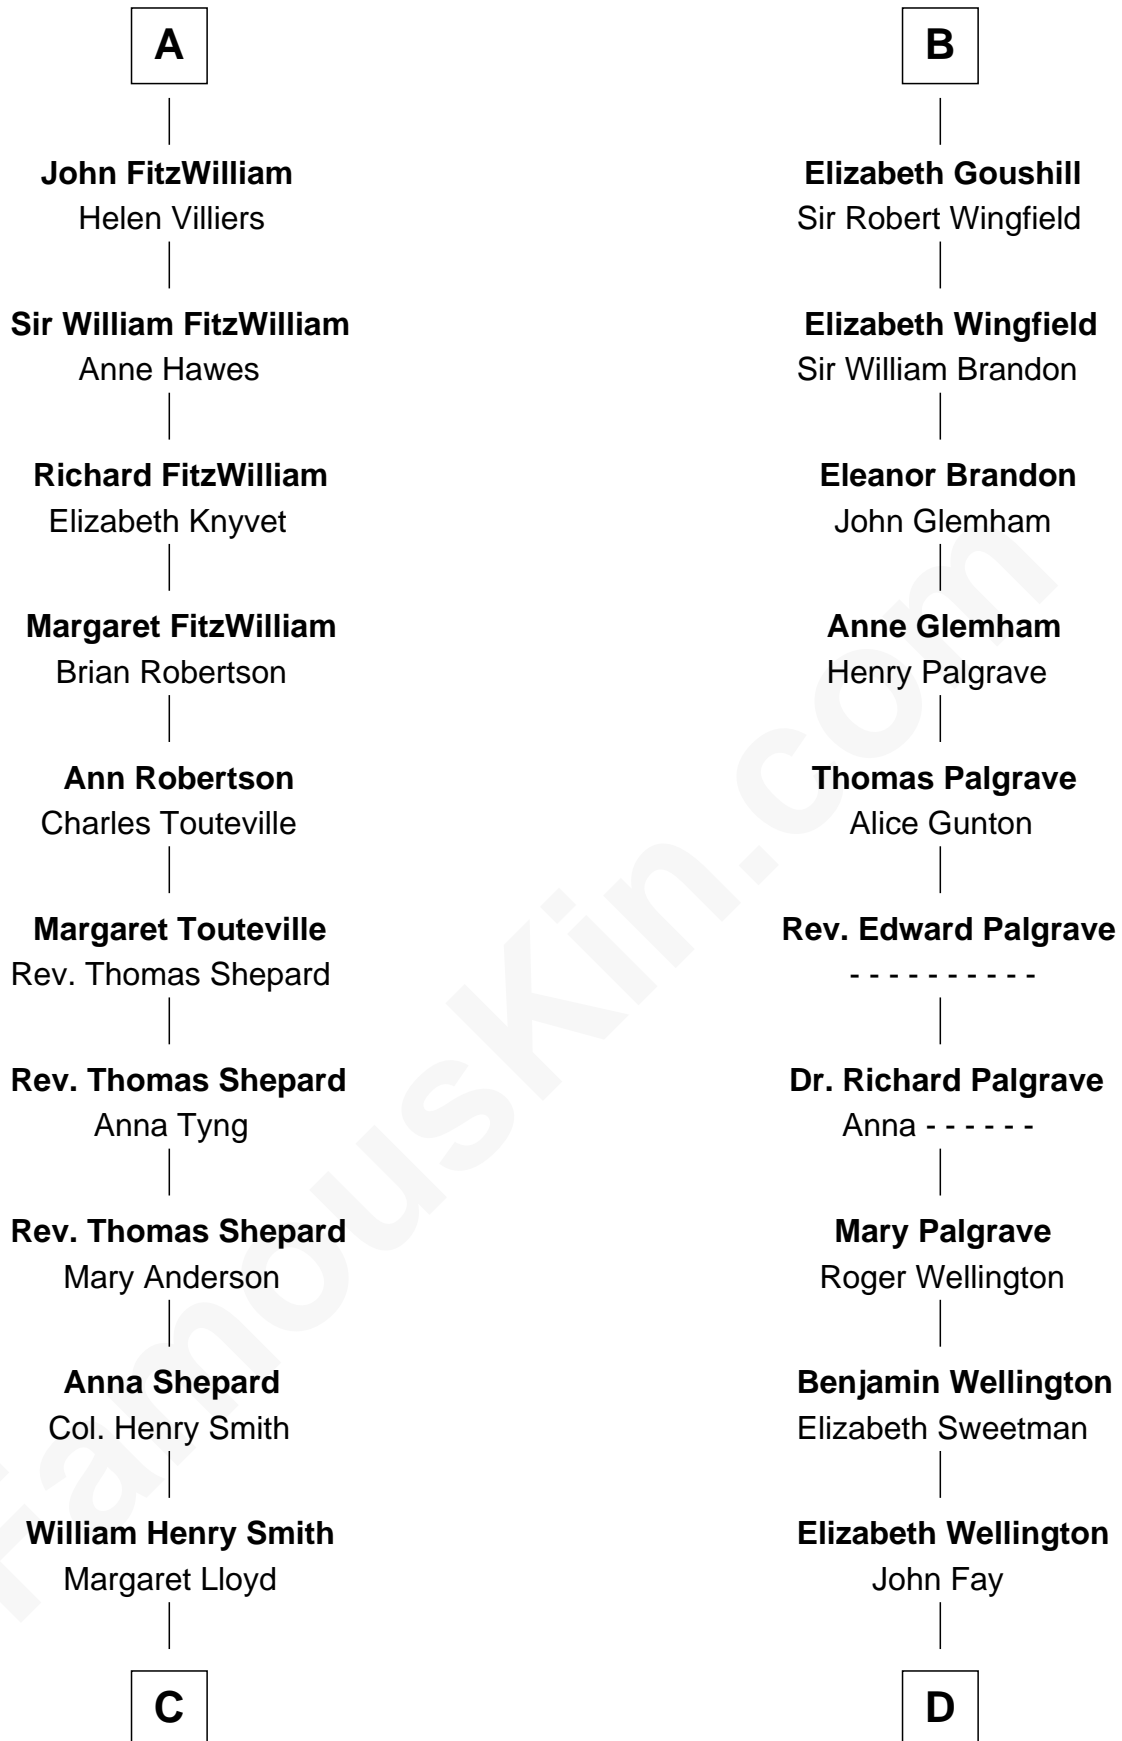

FamousKin.com
Relationship Chart of
Franklin D. Roosevelt
32nd U.S. President

19th cousin 2 times removed of
Eli Whitney
Inventor of the Cotton Gin

Reginald de Braiose

C

Rebecca Smith

John Aspinwall

John Aspinwall

Susan Howland

Mary Rebecca Aspinwall

Isaac Daniel Roosevelt

James Roosevelt

Sara Delano

Franklin D. Roosevelt

32nd U.S. President

D

Benjamin Fay

Martha Miles

Elizabeth Fay

Eli Whitney

Eli Whitney

Inventor of the Cotton Gin