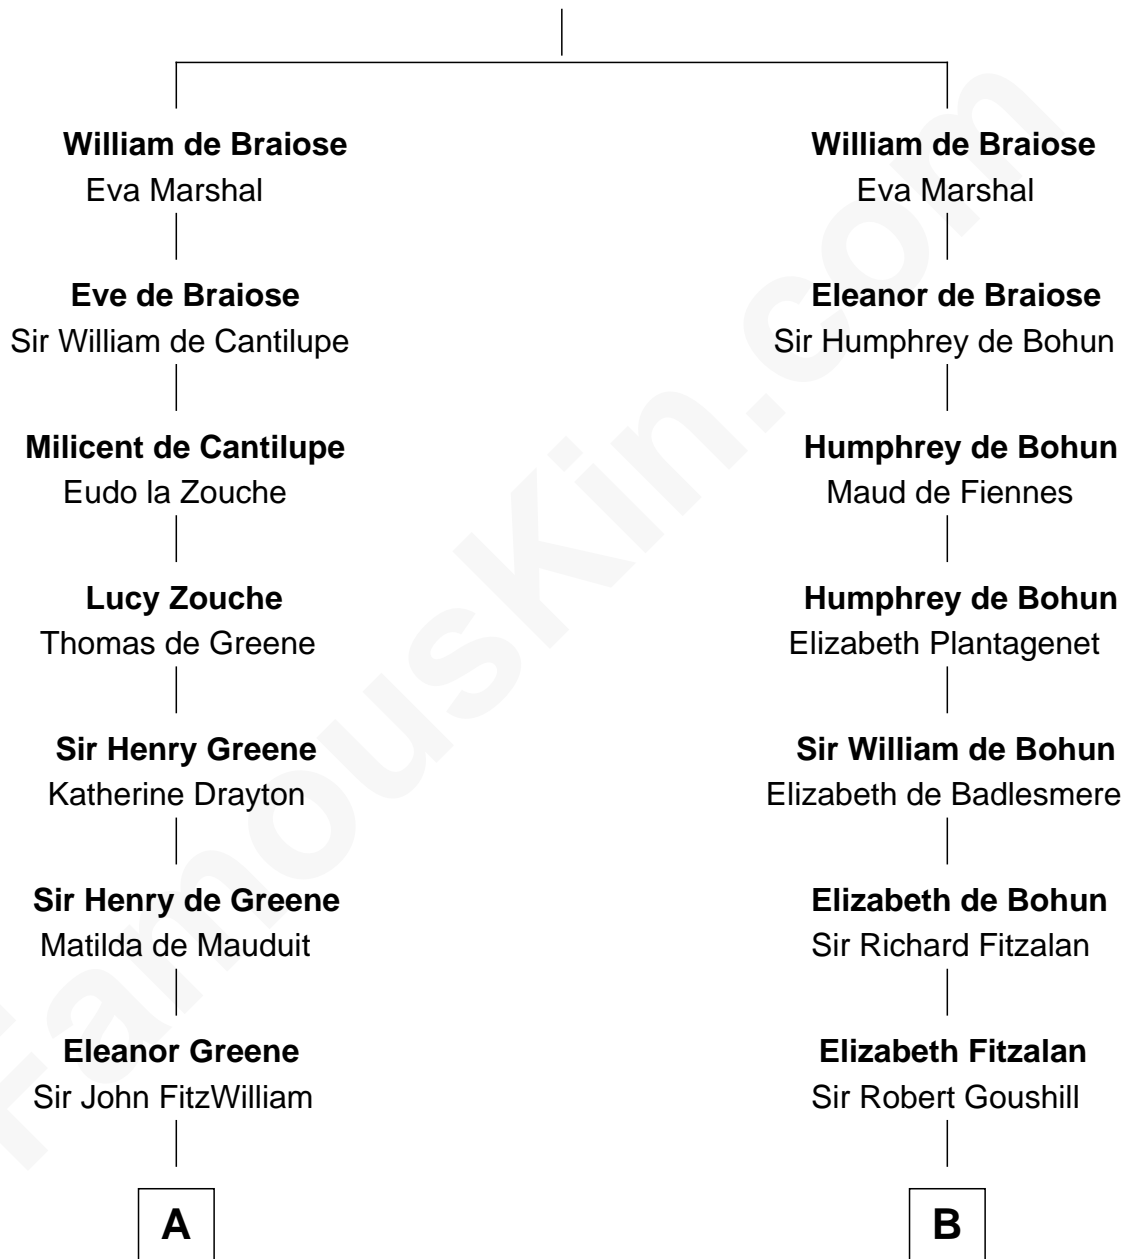

FamousKin.com
Relationship Chart of
Franklin D. Roosevelt
32nd U.S. President

19th cousin 2 times removed of
Eli Whitney
Inventor of the Cotton Gin

Reginald de Braiose

C

Rebecca Smith

John Aspinwall

John Aspinwall

Susan Howland

Mary Rebecca Aspinwall

Isaac Daniel Roosevelt

James Roosevelt

Sara Delano

Franklin D. Roosevelt

32nd U.S. President

D

Benjamin Fay

Martha Miles

Elizabeth Fay

Eli Whitney

Eli Whitney

Inventor of the Cotton Gin