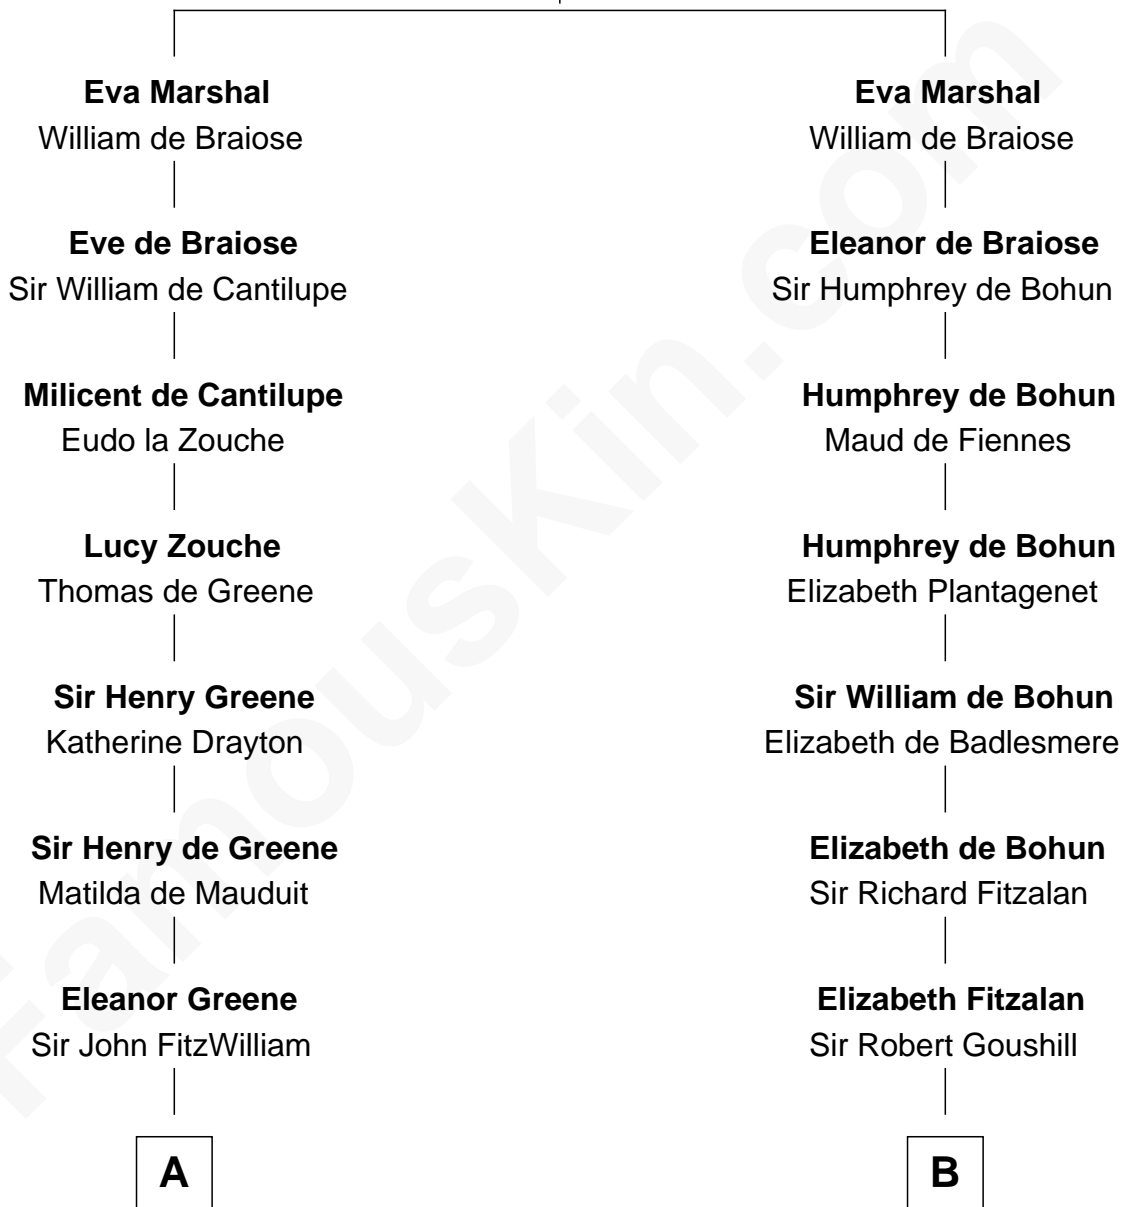

FamousKin.com
Relationship Chart of
Franklin D. Roosevelt
32nd U.S. President

19th cousin 2 times removed of
Eli Whitney
Inventor of the Cotton Gin

Sir William Marshal
 Isabel de Clare

C

Rebecca Smith

John Aspinwall

John Aspinwall

Susan Howland

Mary Rebecca Aspinwall

Isaac Daniel Roosevelt

James Roosevelt

Sara Delano

Franklin D. Roosevelt

32nd U.S. President