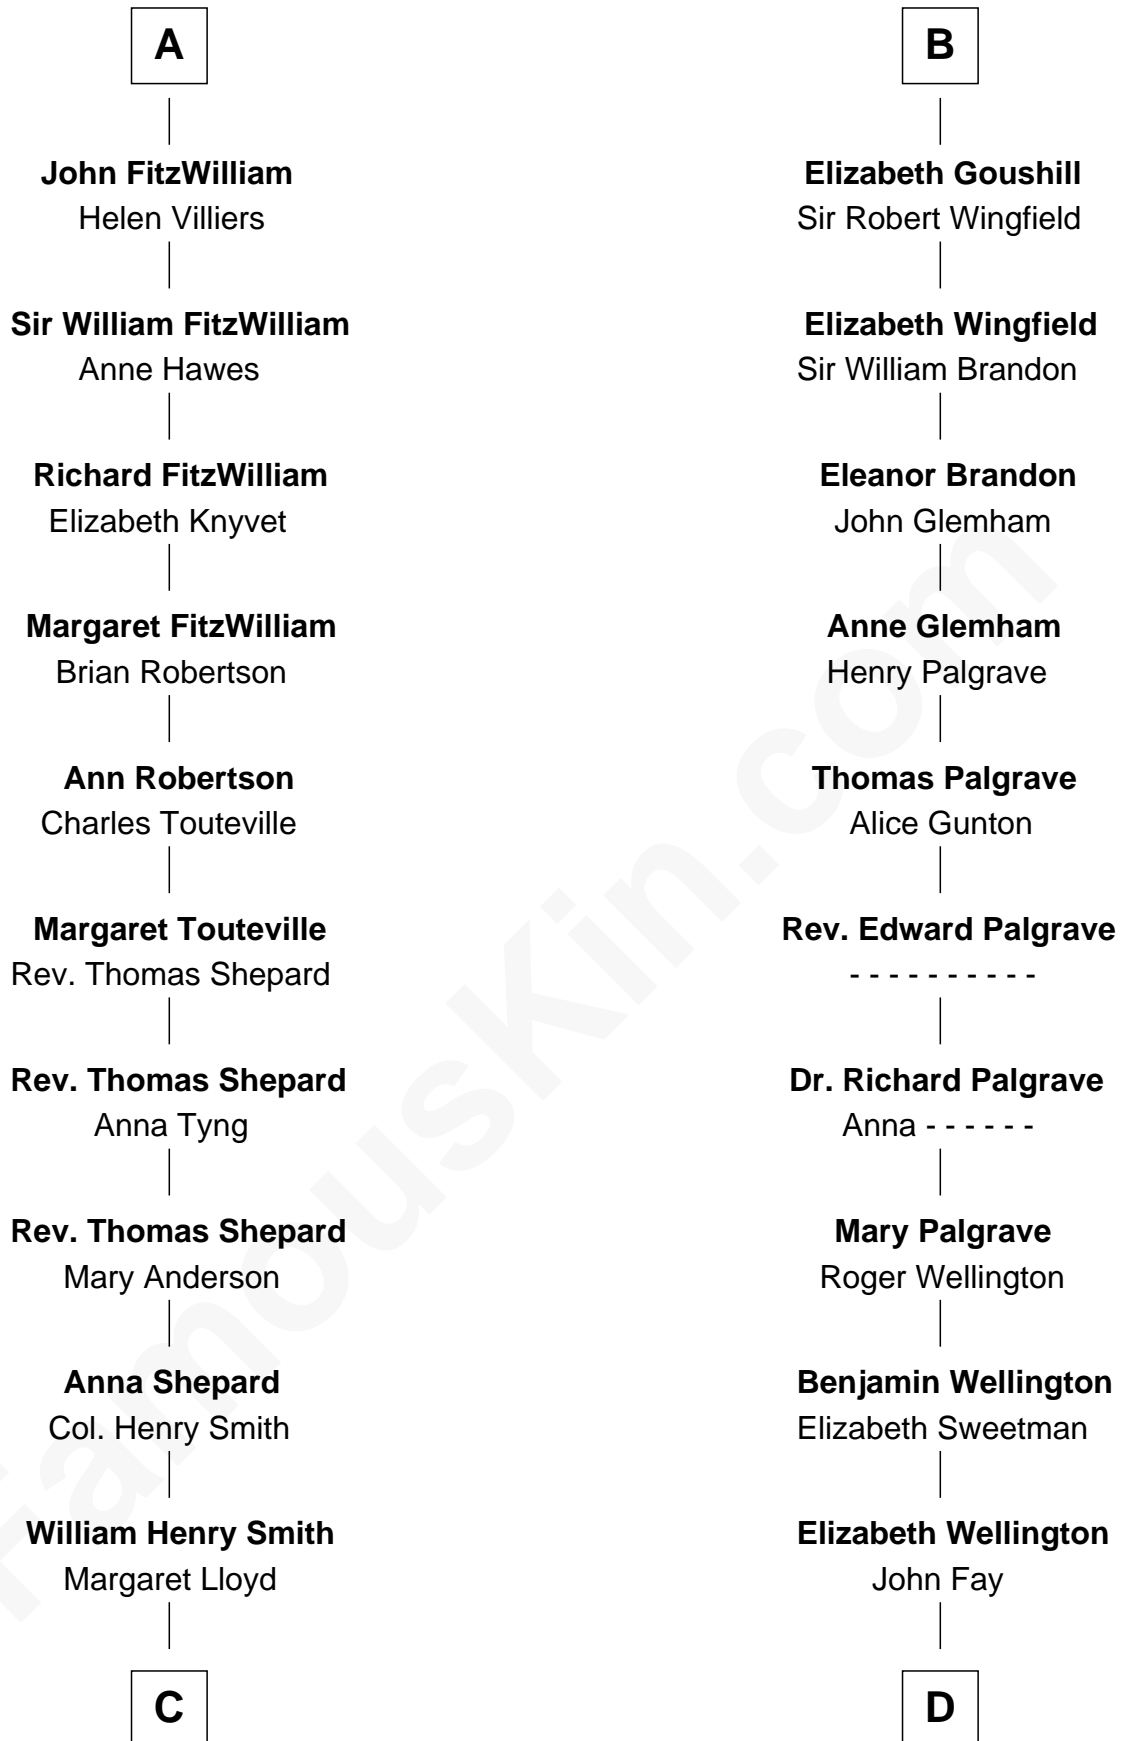

FamousKin.com
Relationship Chart of
Franklin D. Roosevelt
32nd U.S. President

19th cousin 2 times removed of
Eli Whitney
Inventor of the Cotton Gin

Sir William Marshal
 Isabel de Clare

C

Rebecca Smith

John Aspinwall

John Aspinwall

Susan Howland

Mary Rebecca Aspinwall

Isaac Daniel Roosevelt

James Roosevelt

Sara Delano

Franklin D. Roosevelt

32nd U.S. President