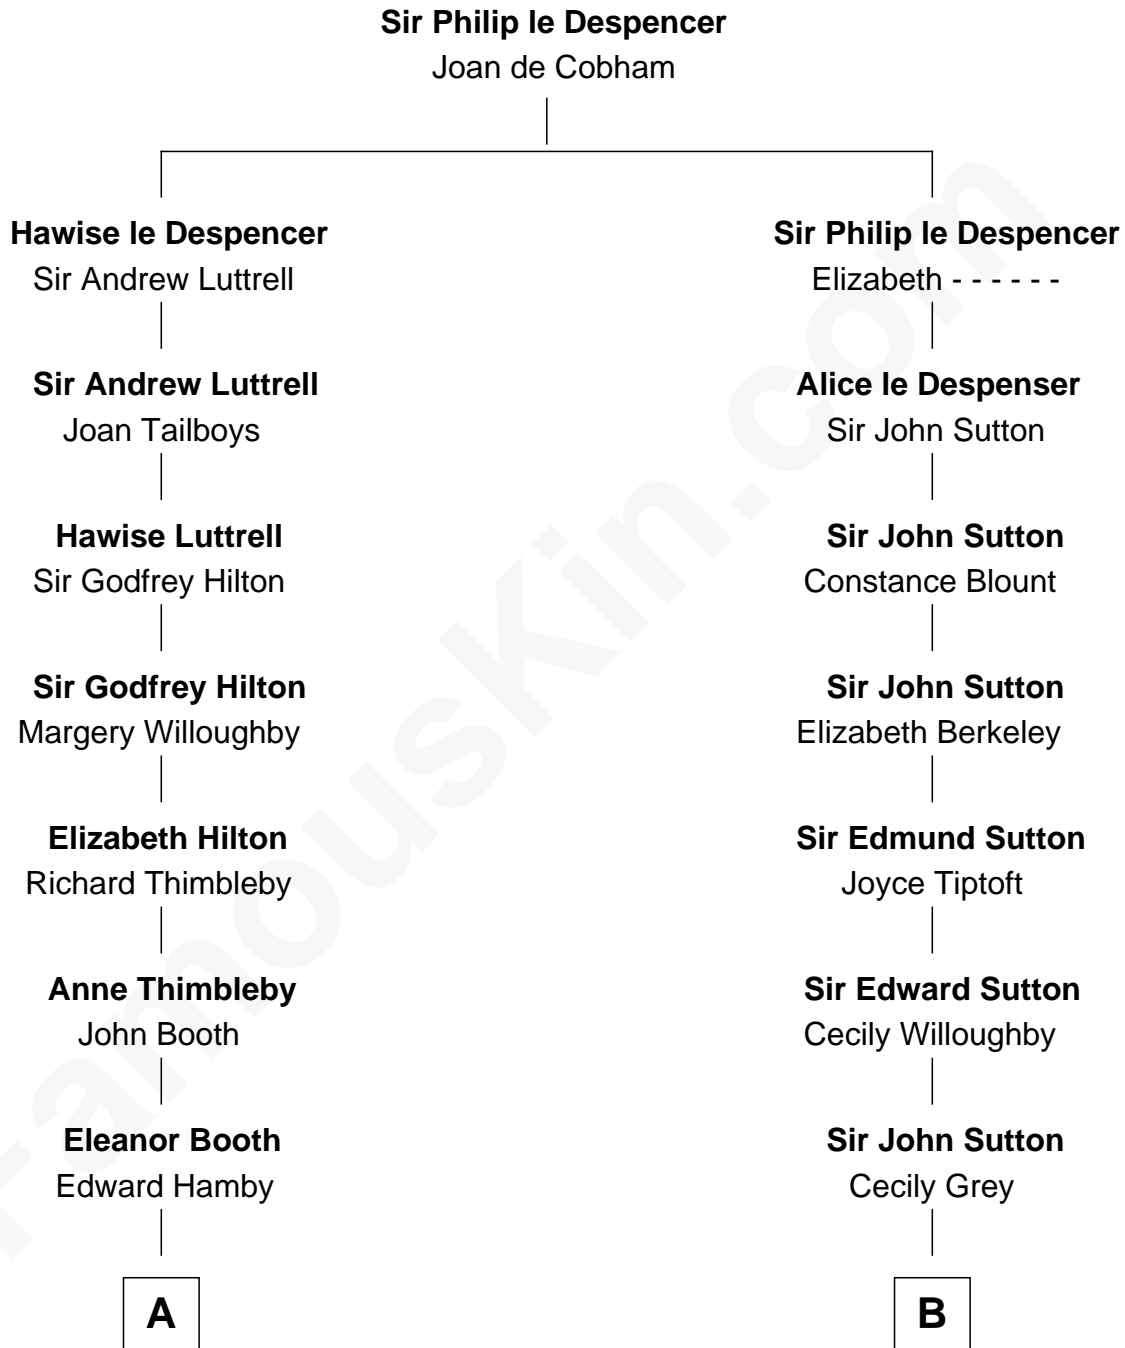

FamousKin.com
Relationship Chart of
Franklin D. Roosevelt
32nd U.S. President

17th cousin 1 time removed of

Dr. H. H. Holmes
Serial Killer aka "Devil in the White City"

C

Levi Horton Mudgett

Theodate Page Price

Dr. H. H. Holmes

Serial Killer Dr. H. H. Holmes

FamousKin.com