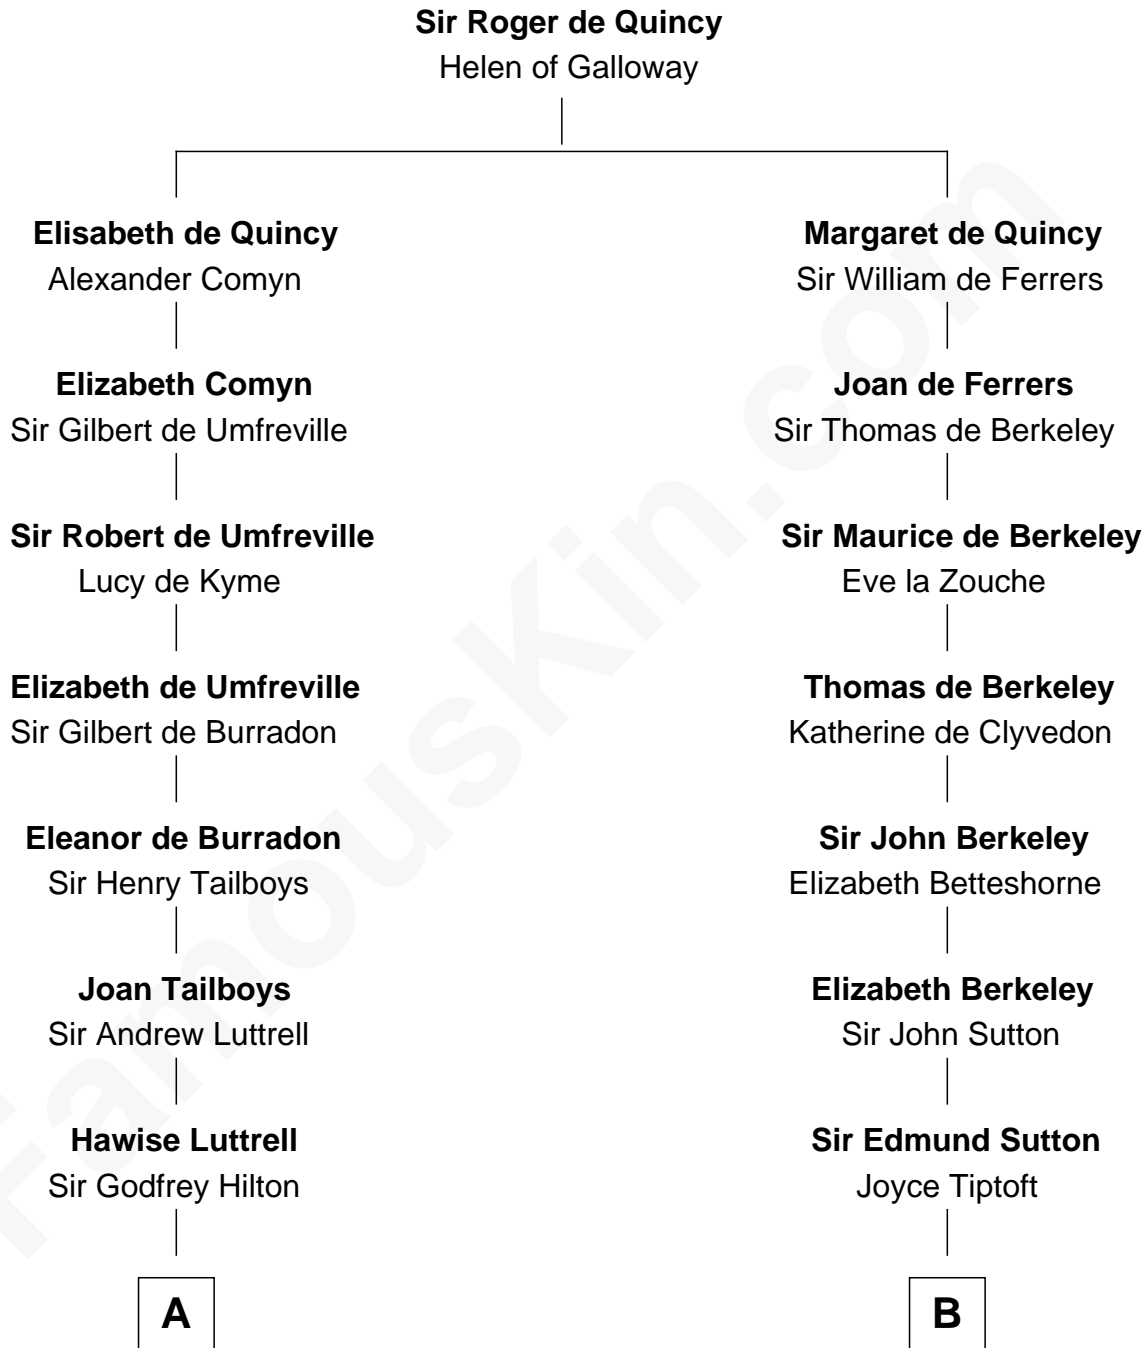

**FamousKin.com**  
**Relationship Chart of**  
**Franklin D. Roosevelt**  
*32nd U.S. President*

**20th cousin 1 time removed of**  
**Dr. H. H. Holmes**  
*Serial Killer aka "Devil in the White City"*

**C**

**Edward Hutchinson Robbins**

Elizabeth Murray

**Anne Jean Robbins**

Judge Joseph Lyman

**Catharine Robbins Lyman**

Warren Delano

**Sara Delano**

**Levi Horton Mudgett**

Theodate Page Price

**Dr. H. H. Holmes**

*Serial Killer Dr. H. H. Holmes*