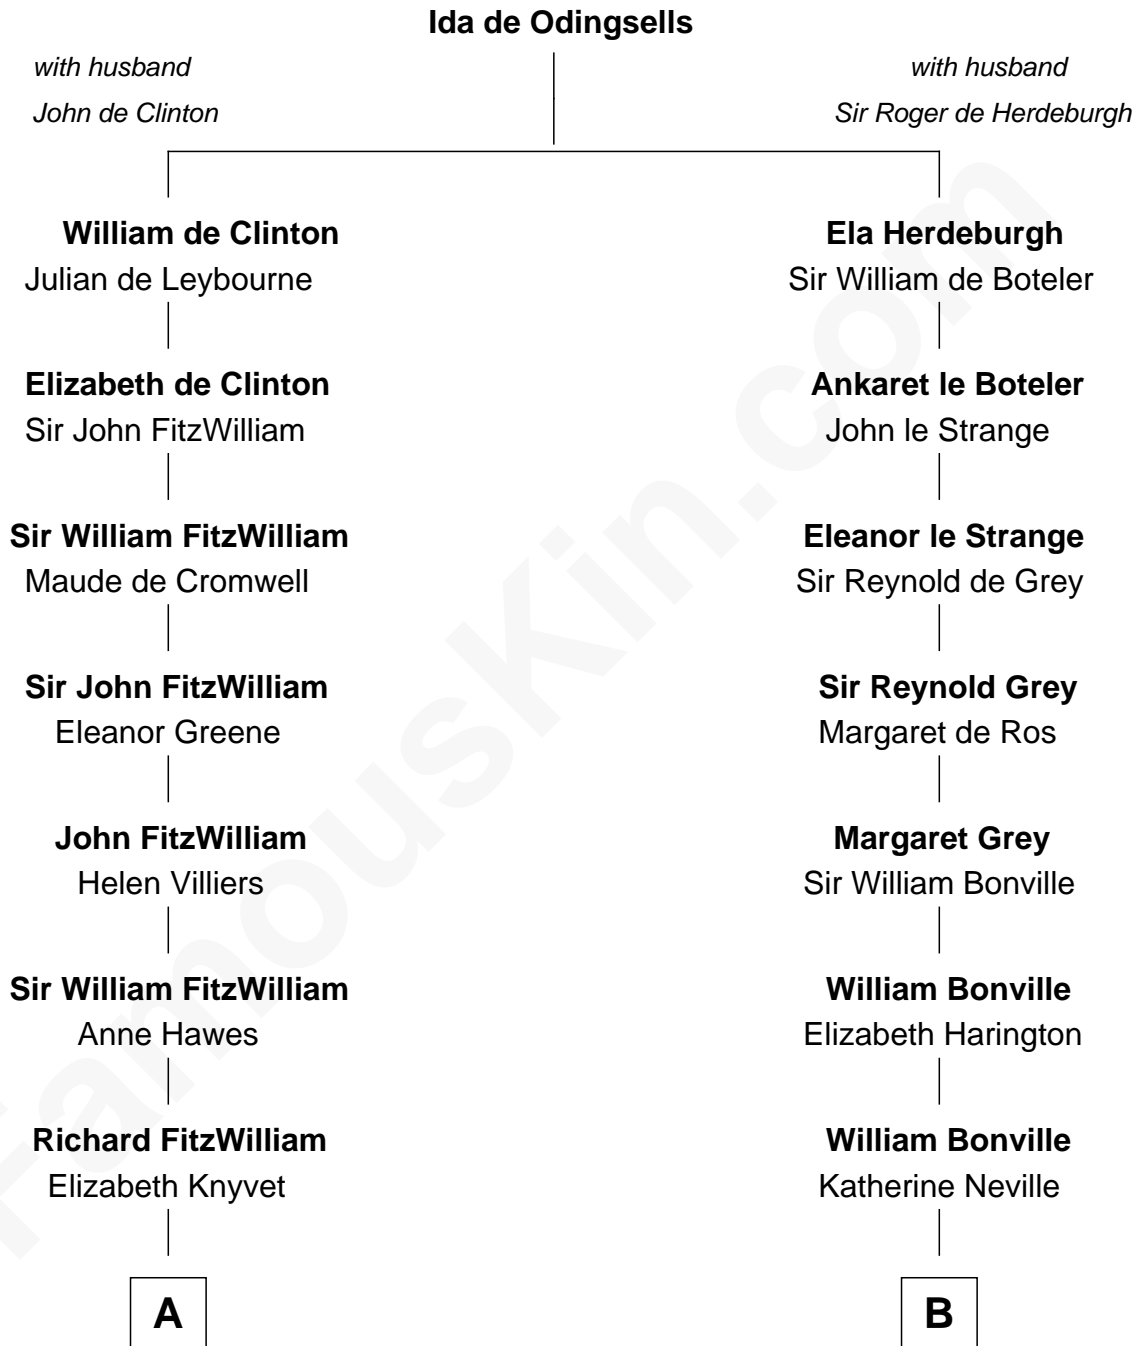

FamousKin.com
Relationship Chart of
Franklin D. Roosevelt
32nd U.S. President

18th cousin 2 times removed of

Dr. H. H. Holmes
Serial Killer aka "Devil in the White City"

C

James Roosevelt

Sara Delano

Franklin D. Roosevelt

32nd U.S. President

D

Samuel Mudgett

Mary Morrill

Scribner Mudgett

Nancy Prescott

Levi Horton Mudgett

Theodate Page Price