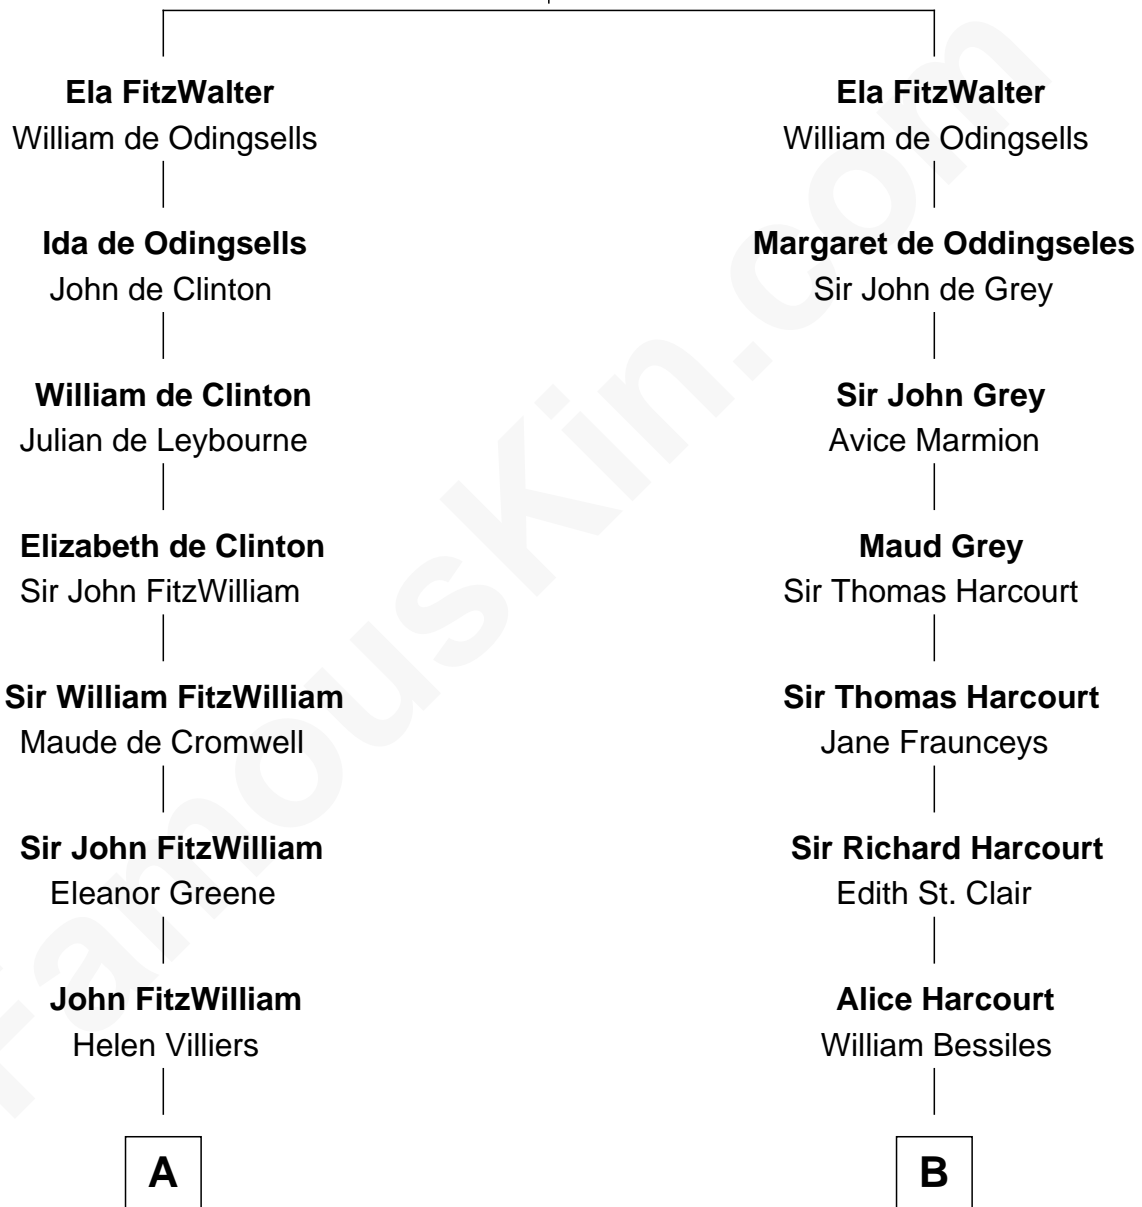

## Relationship Chart of

### Franklin D. Roosevelt

32nd U.S. President

20th cousin of

### Dr. H. H. Holmes

Serial Killer aka "Devil in the White City"

**Sir Walter FitzRobert**

Ida Longespee

**C**

**John Aspinwall**  
Susan Howland

**Mary Rebecca Aspinwall**  
Isaac Daniel Roosevelt

**James Roosevelt**  
Sara Delano

**Franklin D. Roosevelt**  
*32nd U.S. President*

**D**

**Samuel Mudgett**  
Mary Morrill

**Scribner Mudgett**  
Nancy Prescott

**Levi Horton Mudgett**  
Theodate Page Price

**Dr. H. H. Holmes**  
*Serial Killer Dr. H. H. Holmes*