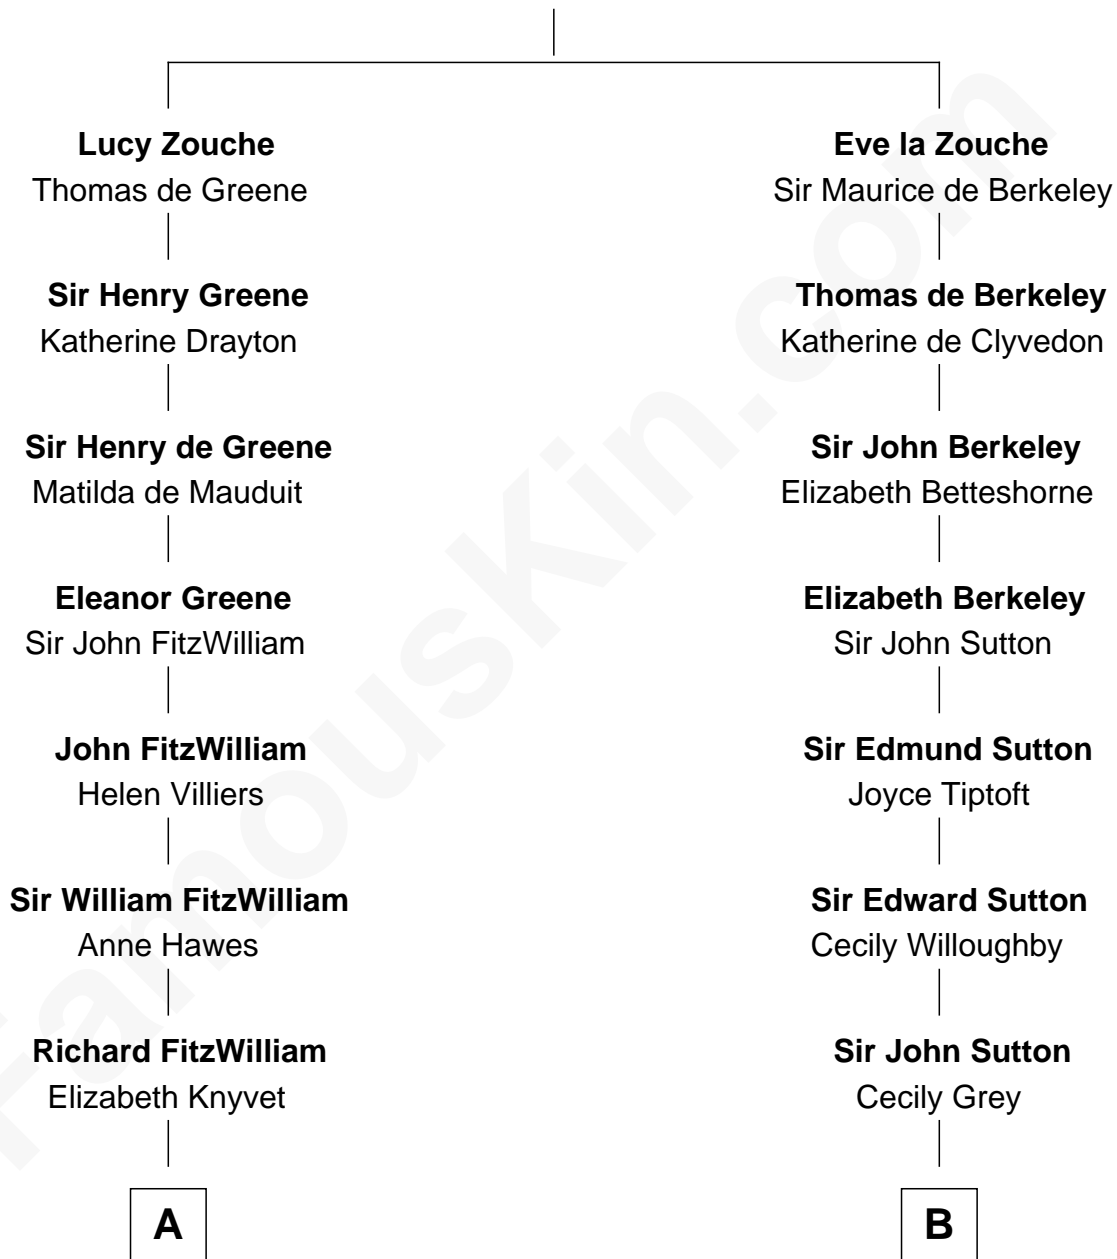

FamousKin.com

Relationship Chart of

Franklin D. Roosevelt

32nd U.S. President

18th cousin of

Dr. H. H. Holmes

Serial Killer aka "Devil in the White City"

Eudo la Zouche
Milicent de Cantilupe

C

James Roosevelt

Sara Delano

Franklin D. Roosevelt

32nd U.S. President

D

Levi Horton Mudgett

Theodate Page Price

Dr. H. H. Holmes

Serial Killer Dr. H. H. Holmes

FamousKin.com