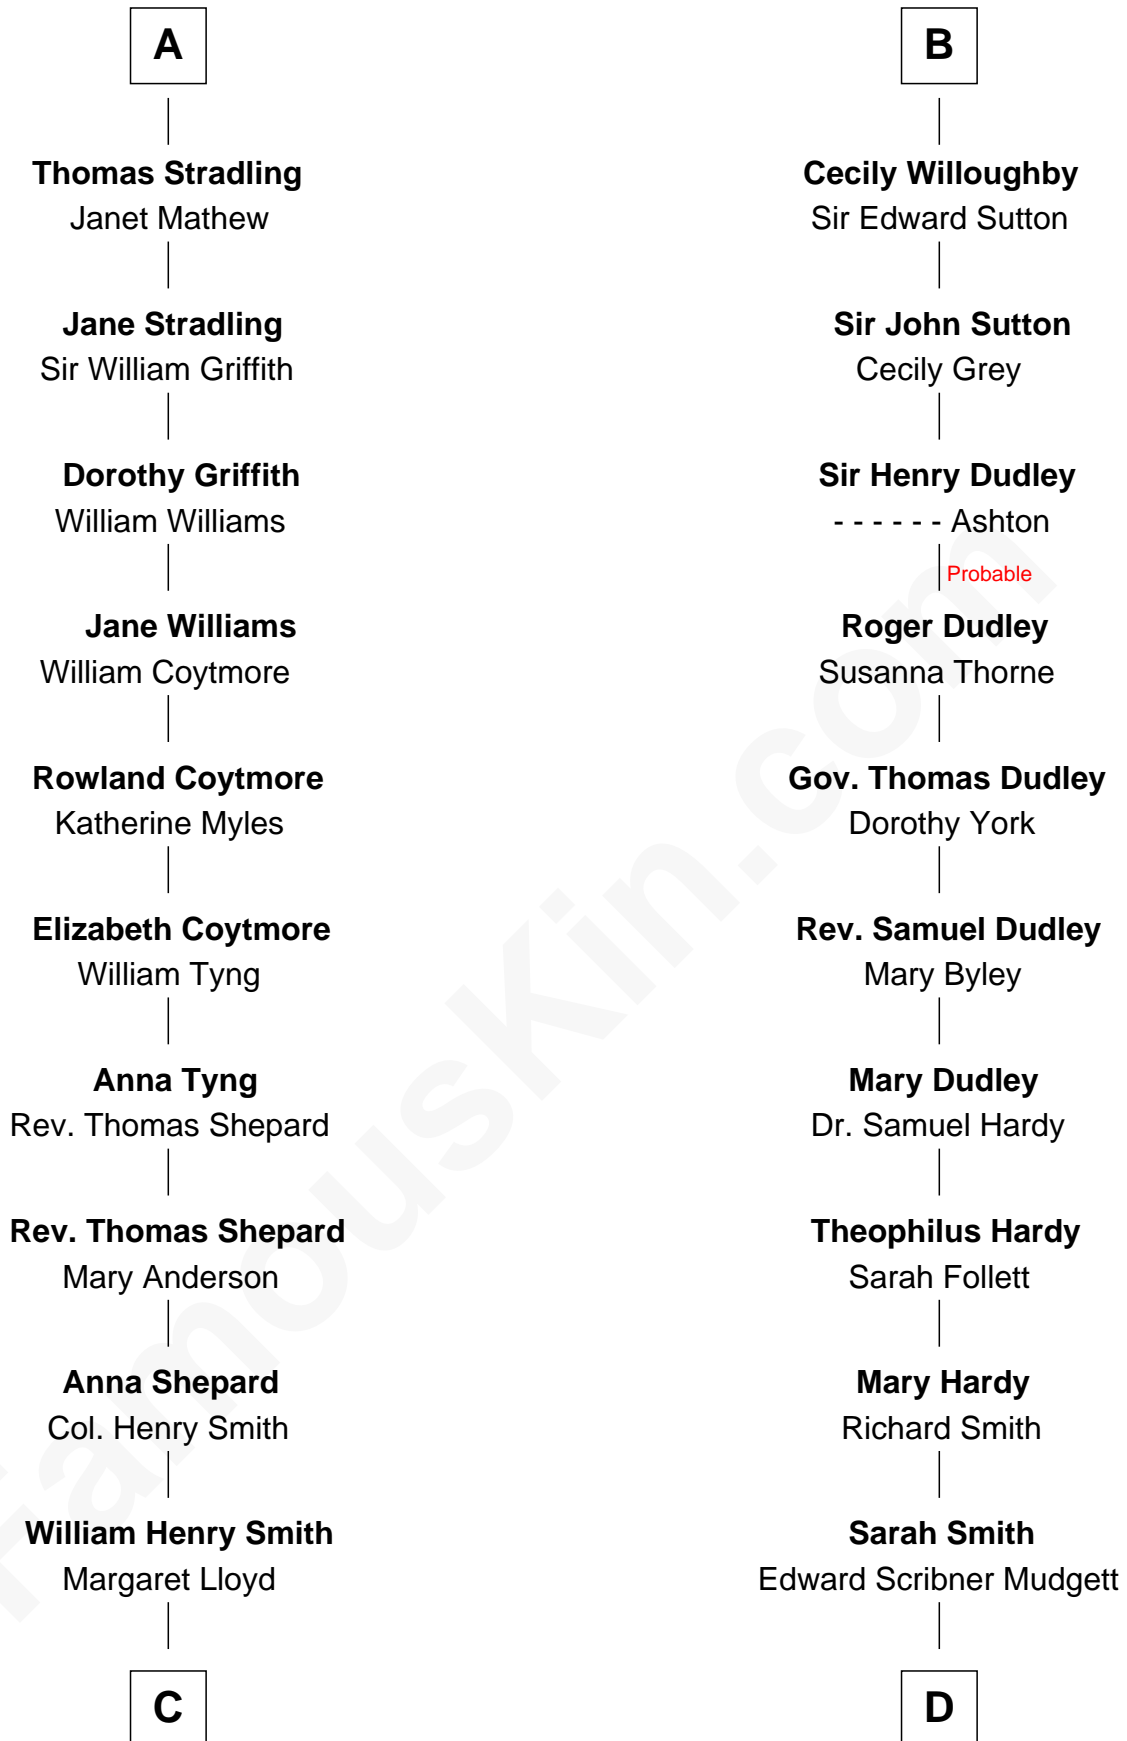

**FamousKin.com**  
**Relationship Chart of**  
**Franklin D. Roosevelt**  
*32nd U.S. President*

**20th cousin 1 time removed of**  
**Dr. H. H. Holmes**  
*Serial Killer aka "Devil in the White City"*

**C**

**Rebecca Smith**

John Aspinwall

**John Aspinwall**

Susan Howland

**Mary Rebecca Aspinwall**

Isaac Daniel Roosevelt

**James Roosevelt**

Sara Delano

**Franklin D. Roosevelt**

*32nd U.S. President*

**D**

**Samuel Mudgett**

Mary Morrill

**Scribner Mudgett**

Nancy Prescott

**Levi Horton Mudgett**

Theodate Page Price

**Dr. H. H. Holmes**

*Serial Killer Dr. H. H. Holmes*