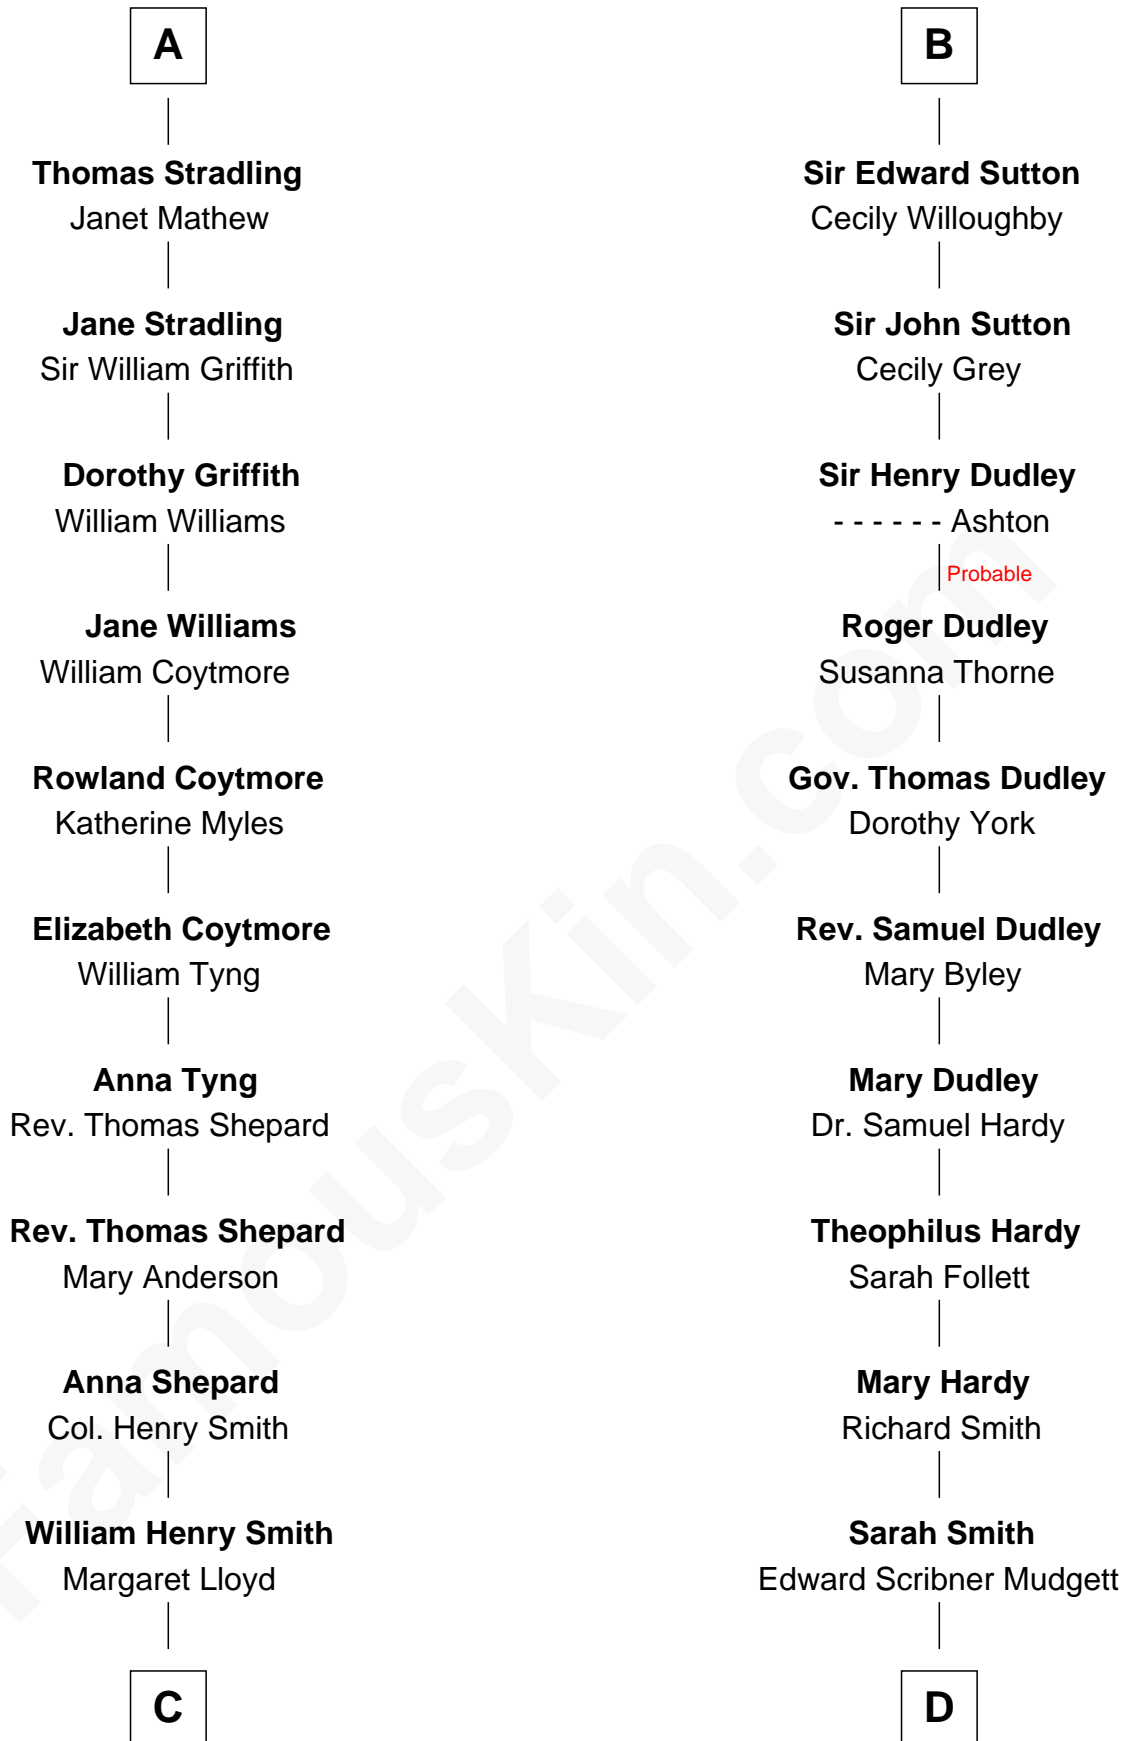

**FamousKin.com**  
**Relationship Chart of**  
**Franklin D. Roosevelt**  
*32nd U.S. President*

**20th cousin 1 time removed of**  
**Dr. H. H. Holmes**  
*Serial Killer aka "Devil in the White City"*

**C**

**Rebecca Smith**

John Aspinwall

**John Aspinwall**

Susan Howland

**Mary Rebecca Aspinwall**

Isaac Daniel Roosevelt

**James Roosevelt**

Sara Delano

**Franklin D. Roosevelt**

*32nd U.S. President*

**D**

**Samuel Mudgett**

Mary Morrill

**Scribner Mudgett**

Nancy Prescott

**Levi Horton Mudgett**

Theodate Page Price

**Dr. H. H. Holmes**

*Serial Killer Dr. H. H. Holmes*