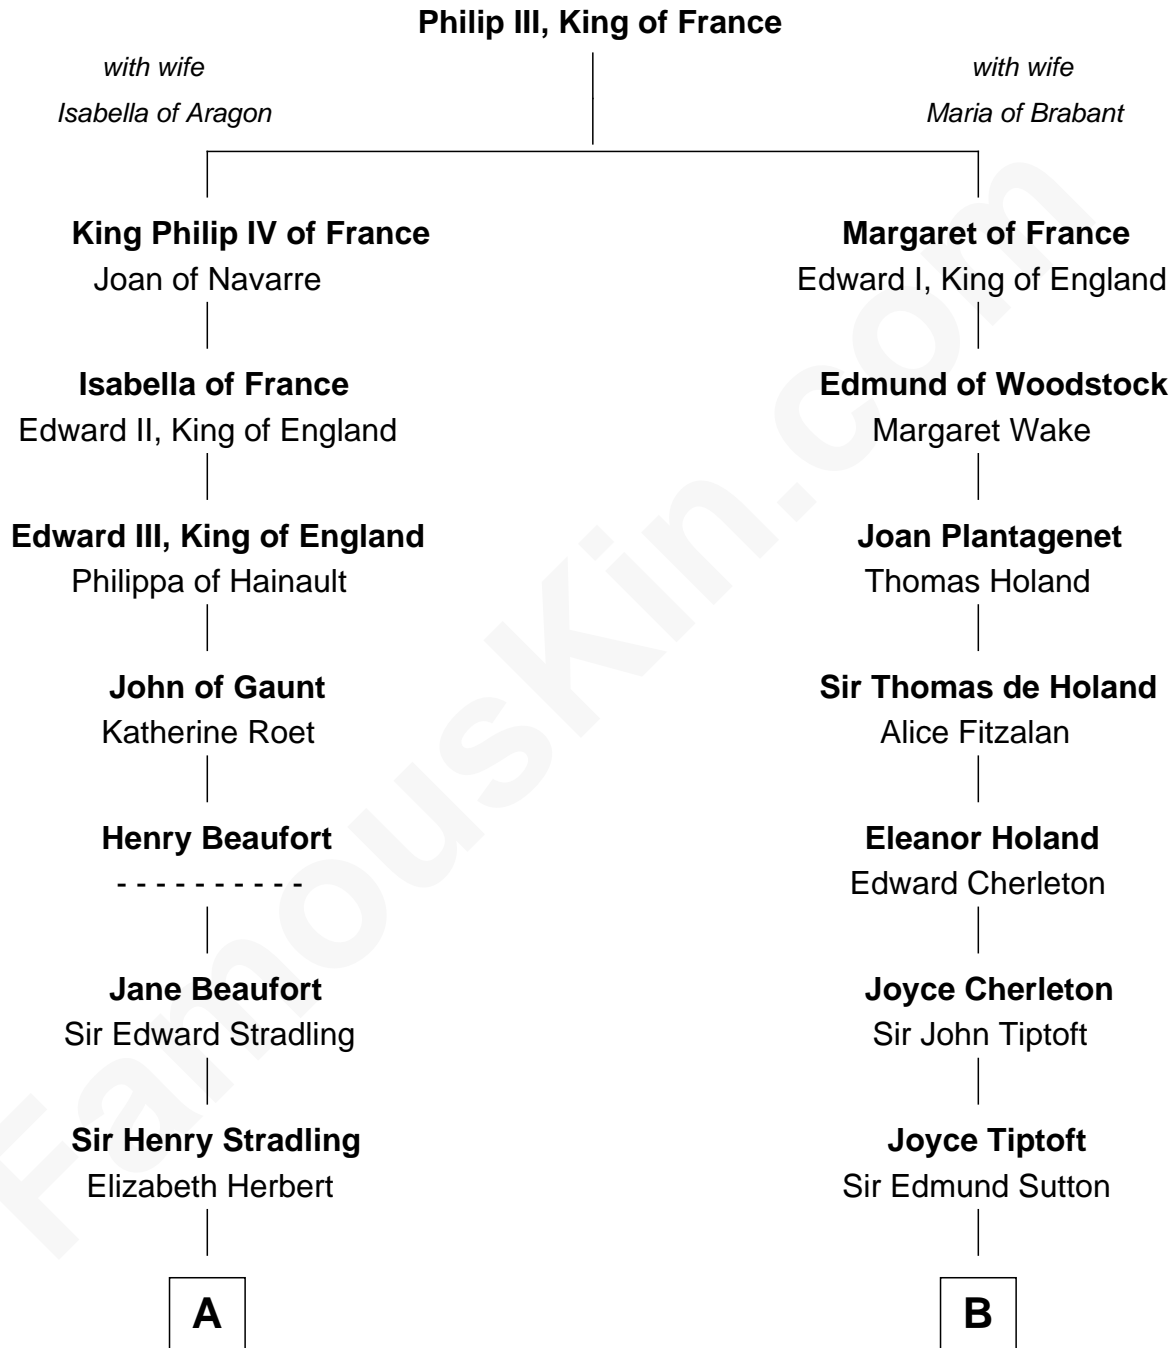

**FamousKin.com**  
**Relationship Chart of**  
**Franklin D. Roosevelt**  
*32nd U.S. President*

**20th cousin 1 time removed of**  
**Dr. H. H. Holmes**  
*Serial Killer aka "Devil in the White City"*

**C**

**Rebecca Smith**

John Aspinwall

**John Aspinwall**

Susan Howland

**Mary Rebecca Aspinwall**

Isaac Daniel Roosevelt

**James Roosevelt**

Sara Delano

**Franklin D. Roosevelt**

*32nd U.S. President*

**D**

**Samuel Mudgett**

Mary Morrill

**Scribner Mudgett**

Nancy Prescott

**Levi Horton Mudgett**

Theodate Page Price

**Dr. H. H. Holmes**

*Serial Killer Dr. H. H. Holmes*