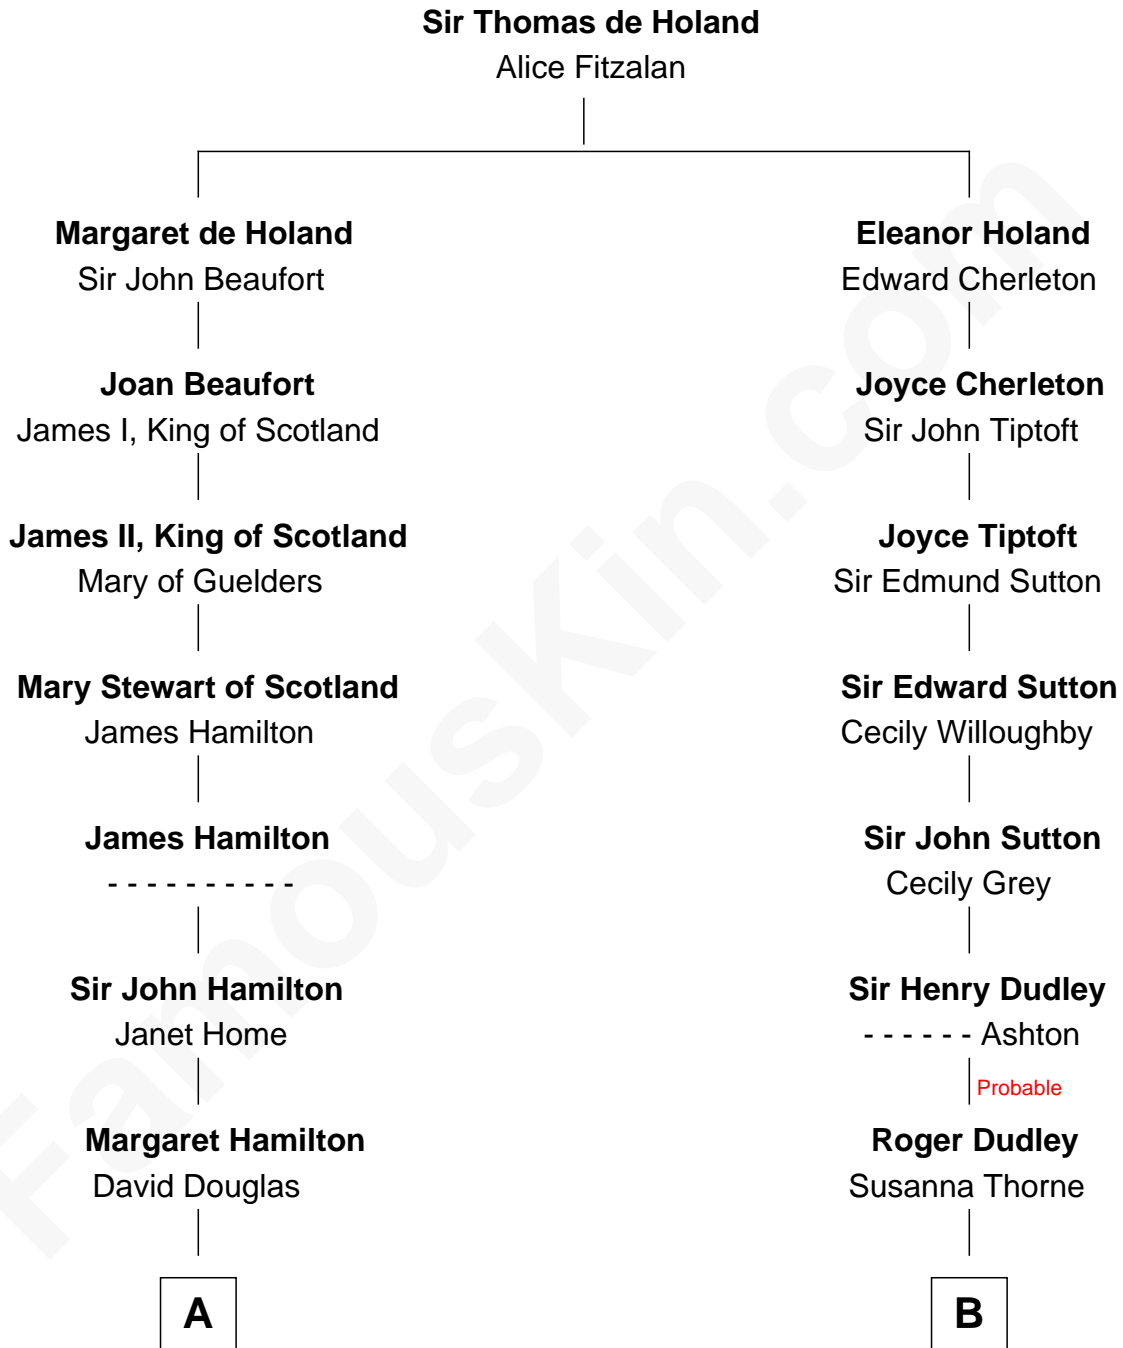

**FamousKin.com**  
**Relationship Chart of**  
**Franklin D. Roosevelt**  
*32nd U.S. President*

**16th cousin 3 times removed of**  
**Dr. H. H. Holmes**  
*Serial Killer aka "Devil in the White City"*

**C**

—  
**Catharine Robbins Lyman**

Warren Delano

—  
**Sara Delano**

James Roosevelt

—  
**Franklin D. Roosevelt**

*32nd U.S. President*

FamousKin.com