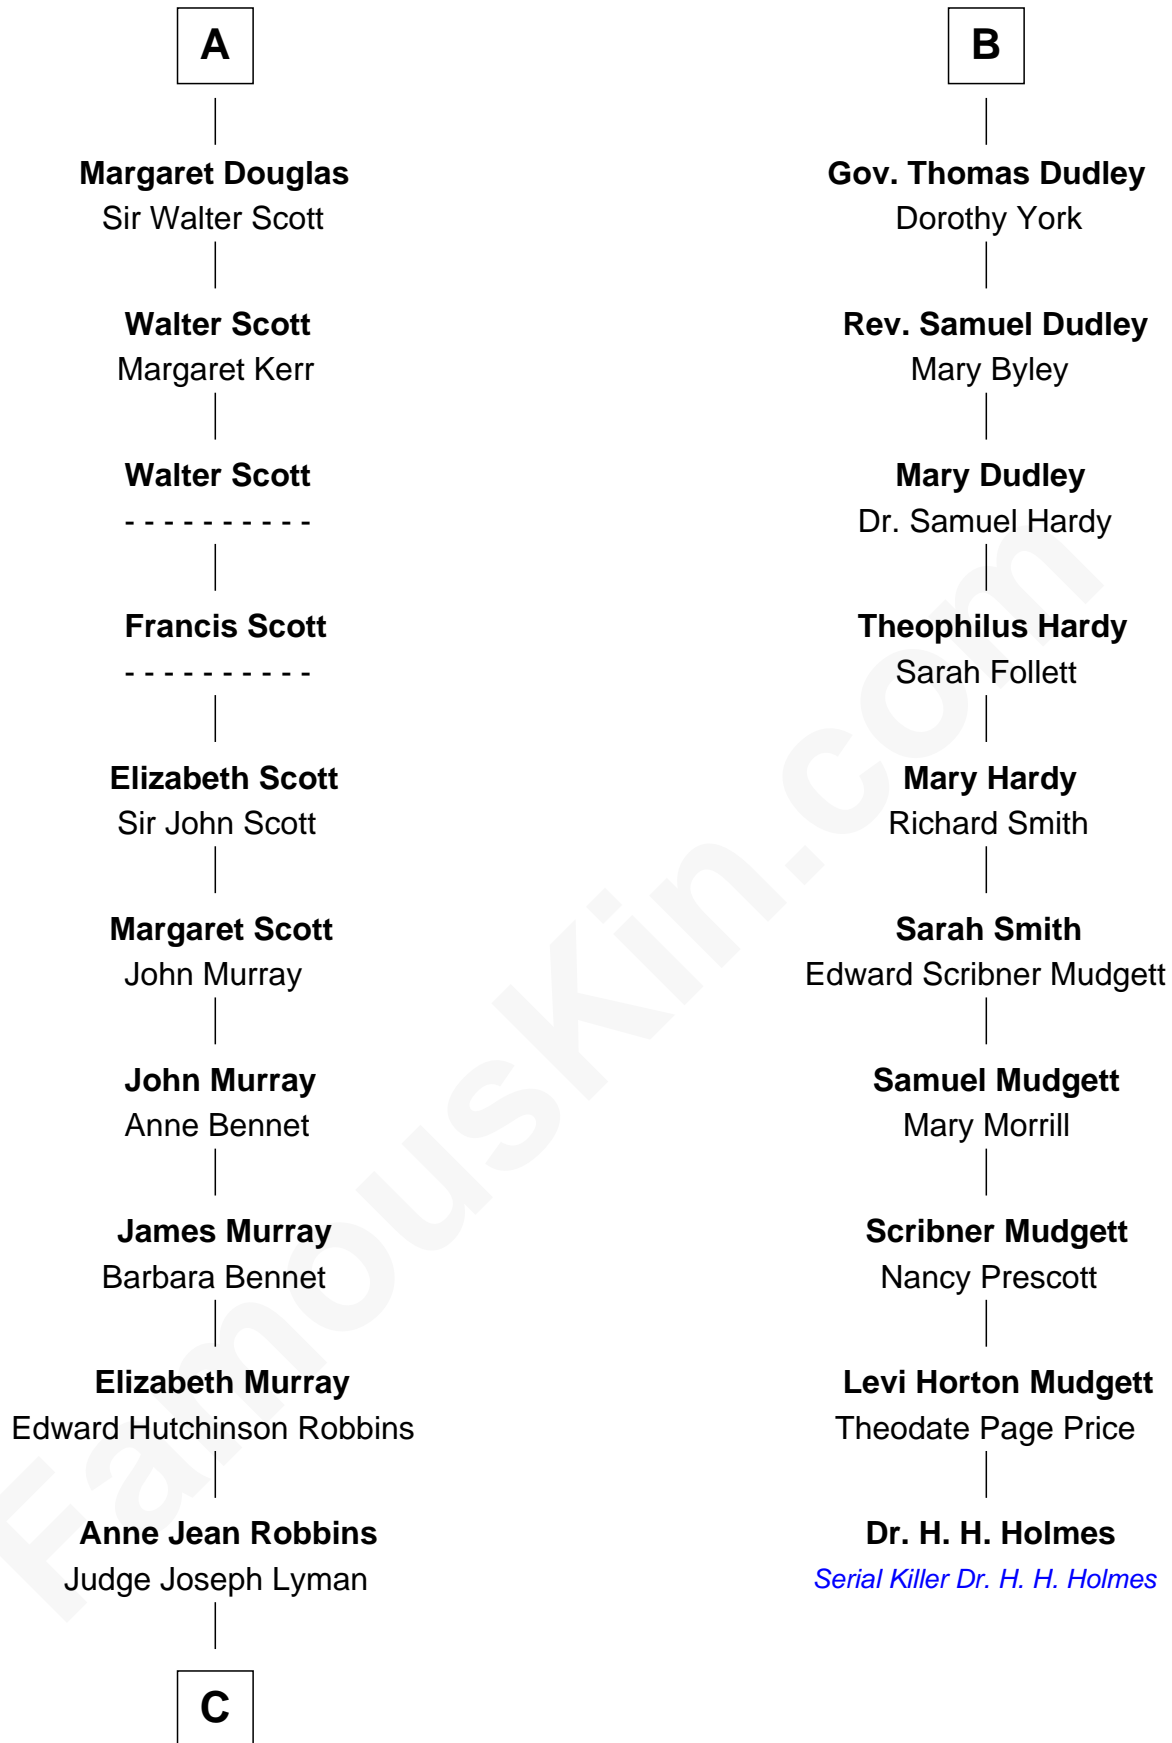

**FamousKin.com**  
**Relationship Chart of**  
**Franklin D. Roosevelt**  
*32nd U.S. President*

**16th cousin 3 times removed of**  
**Dr. H. H. Holmes**  
*Serial Killer aka "Devil in the White City"*

**C**

—  
**Catharine Robbins Lyman**

Warren Delano

—  
**Sara Delano**

James Roosevelt

—  
**Franklin D. Roosevelt**

*32nd U.S. President*

FamousKin.com