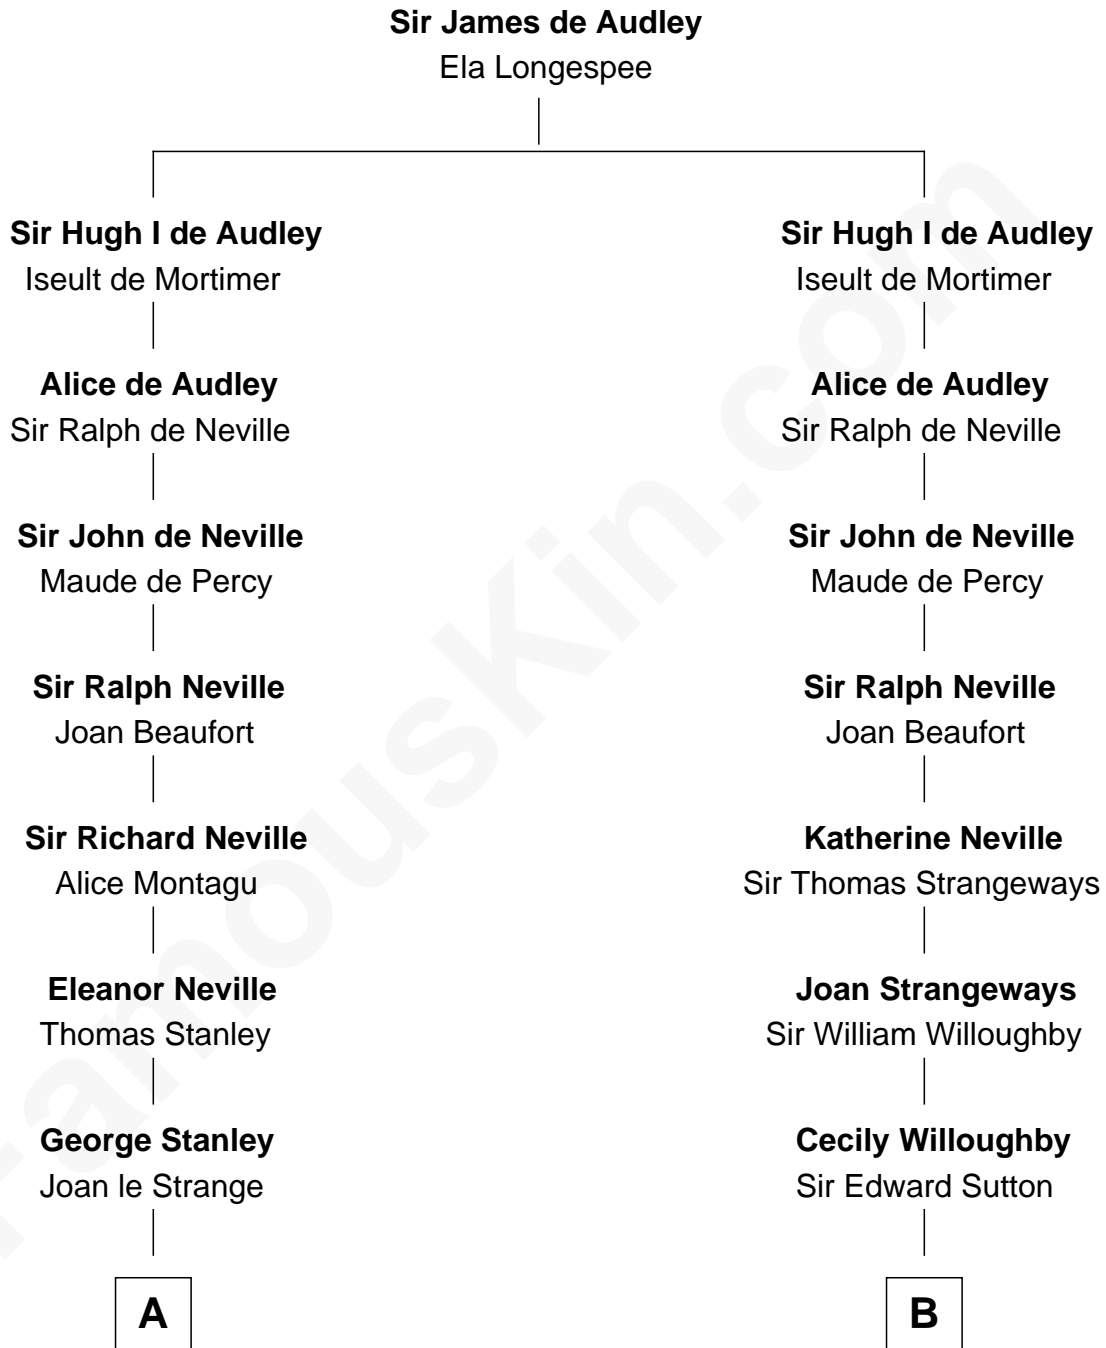

**FamousKin.com**  
**Relationship Chart of**  
**Franklin D. Roosevelt**  
*32nd U.S. President*

19th cousin 2 times removed of

**Dr. H. H. Holmes**  
*Serial Killer aka "Devil in the White City"*

**C**

**Rebecca Smith**

John Aspinwall

**John Aspinwall**

Susan Howland

**Mary Rebecca Aspinwall**

Isaac Daniel Roosevelt

**James Roosevelt**

Sara Delano

**Franklin D. Roosevelt**

*32nd U.S. President*

**D**

**Scribner Mudgett**

Nancy Prescott

**Levi Horton Mudgett**

Theodate Page Price

**Dr. H. H. Holmes**

*Serial Killer Dr. H. H. Holmes*

FamousKin.com