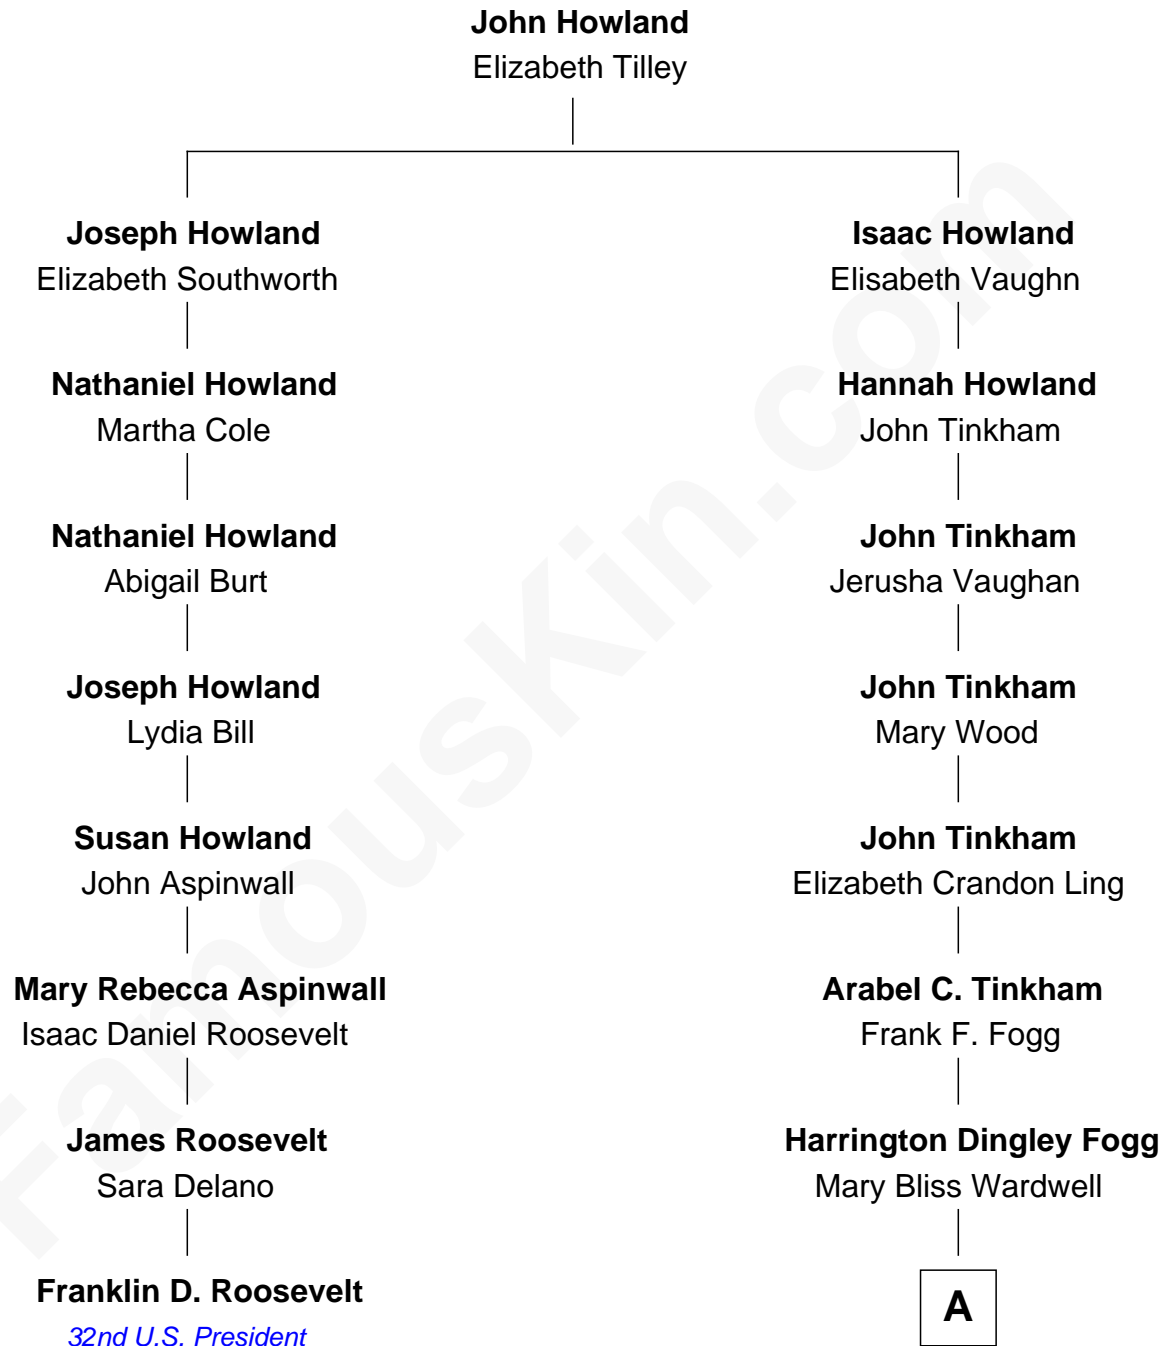

FamousKin.com
Relationship Chart of
Franklin D. Roosevelt
32nd U.S. President

7th cousin 2 times removed of
Scott Foley
TV, Stage and Movie Actor

A

—
Evelyn M. Fogg

Earl Hugh Foley

—
Hugh Henry Foley

Constance Jean Kellerman