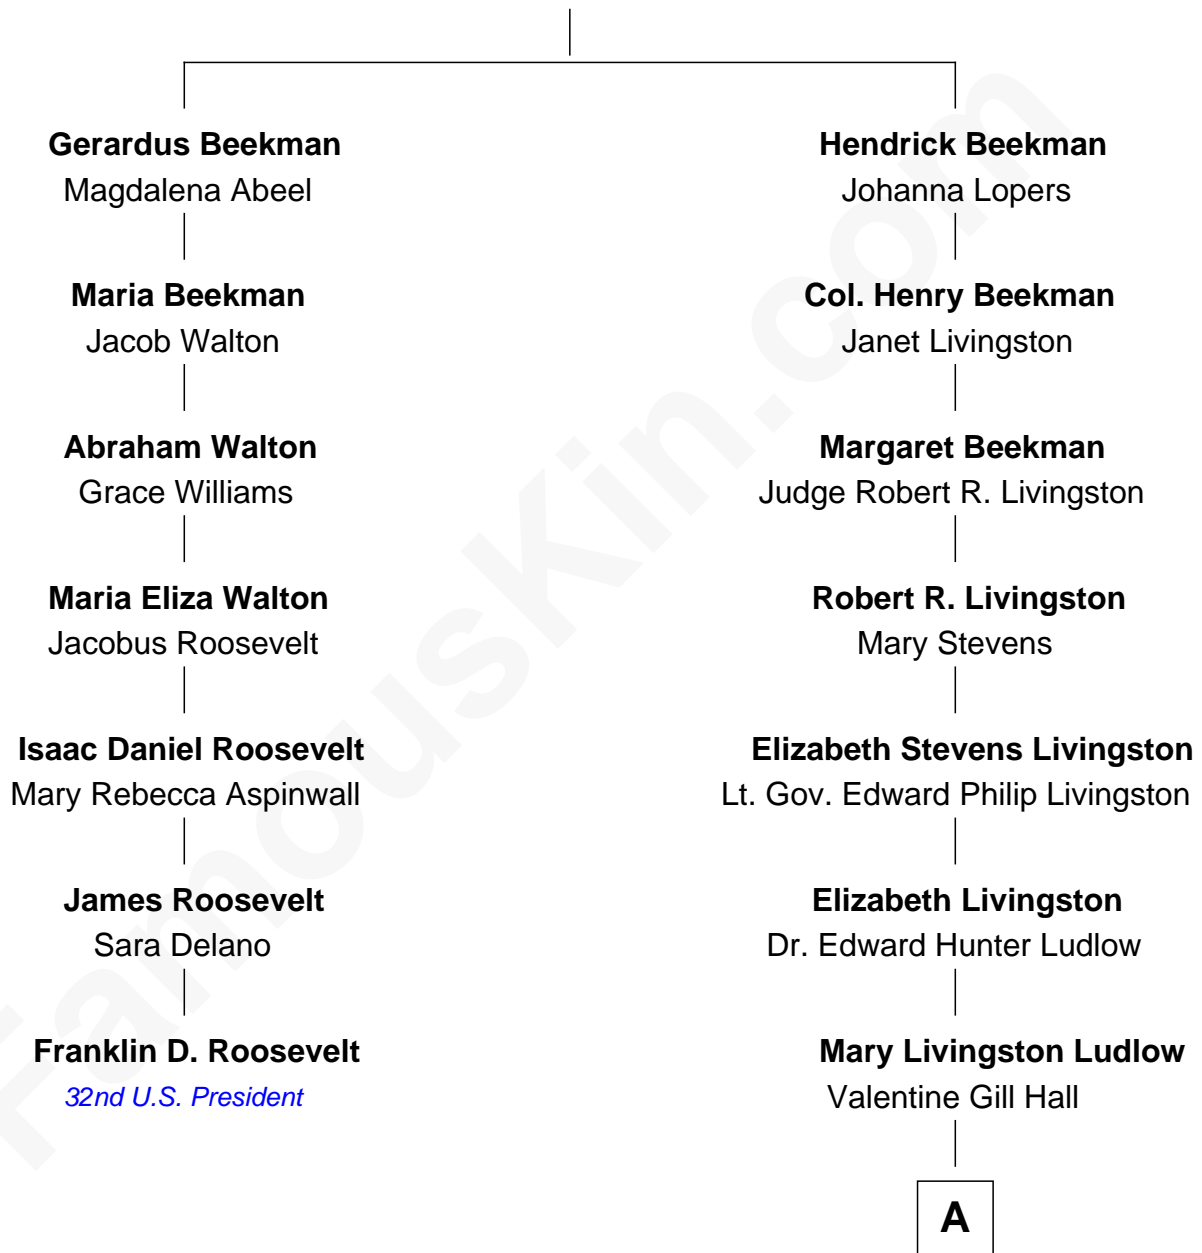

FamousKin.com
Relationship Chart of
Franklin D. Roosevelt
32nd U.S. President

6th cousin 2 times removed of

Eleanor Roosevelt
First Lady of President Franklin D. Roosevelt

Wilhelmus Hendricksen Beekman
 Catalyntje De Boog

A

Anna Rebecca Hall

Elliott Roosevelt

Eleanor Roosevelt

First Lady of Franklin Roosevelt

FamousKin.com