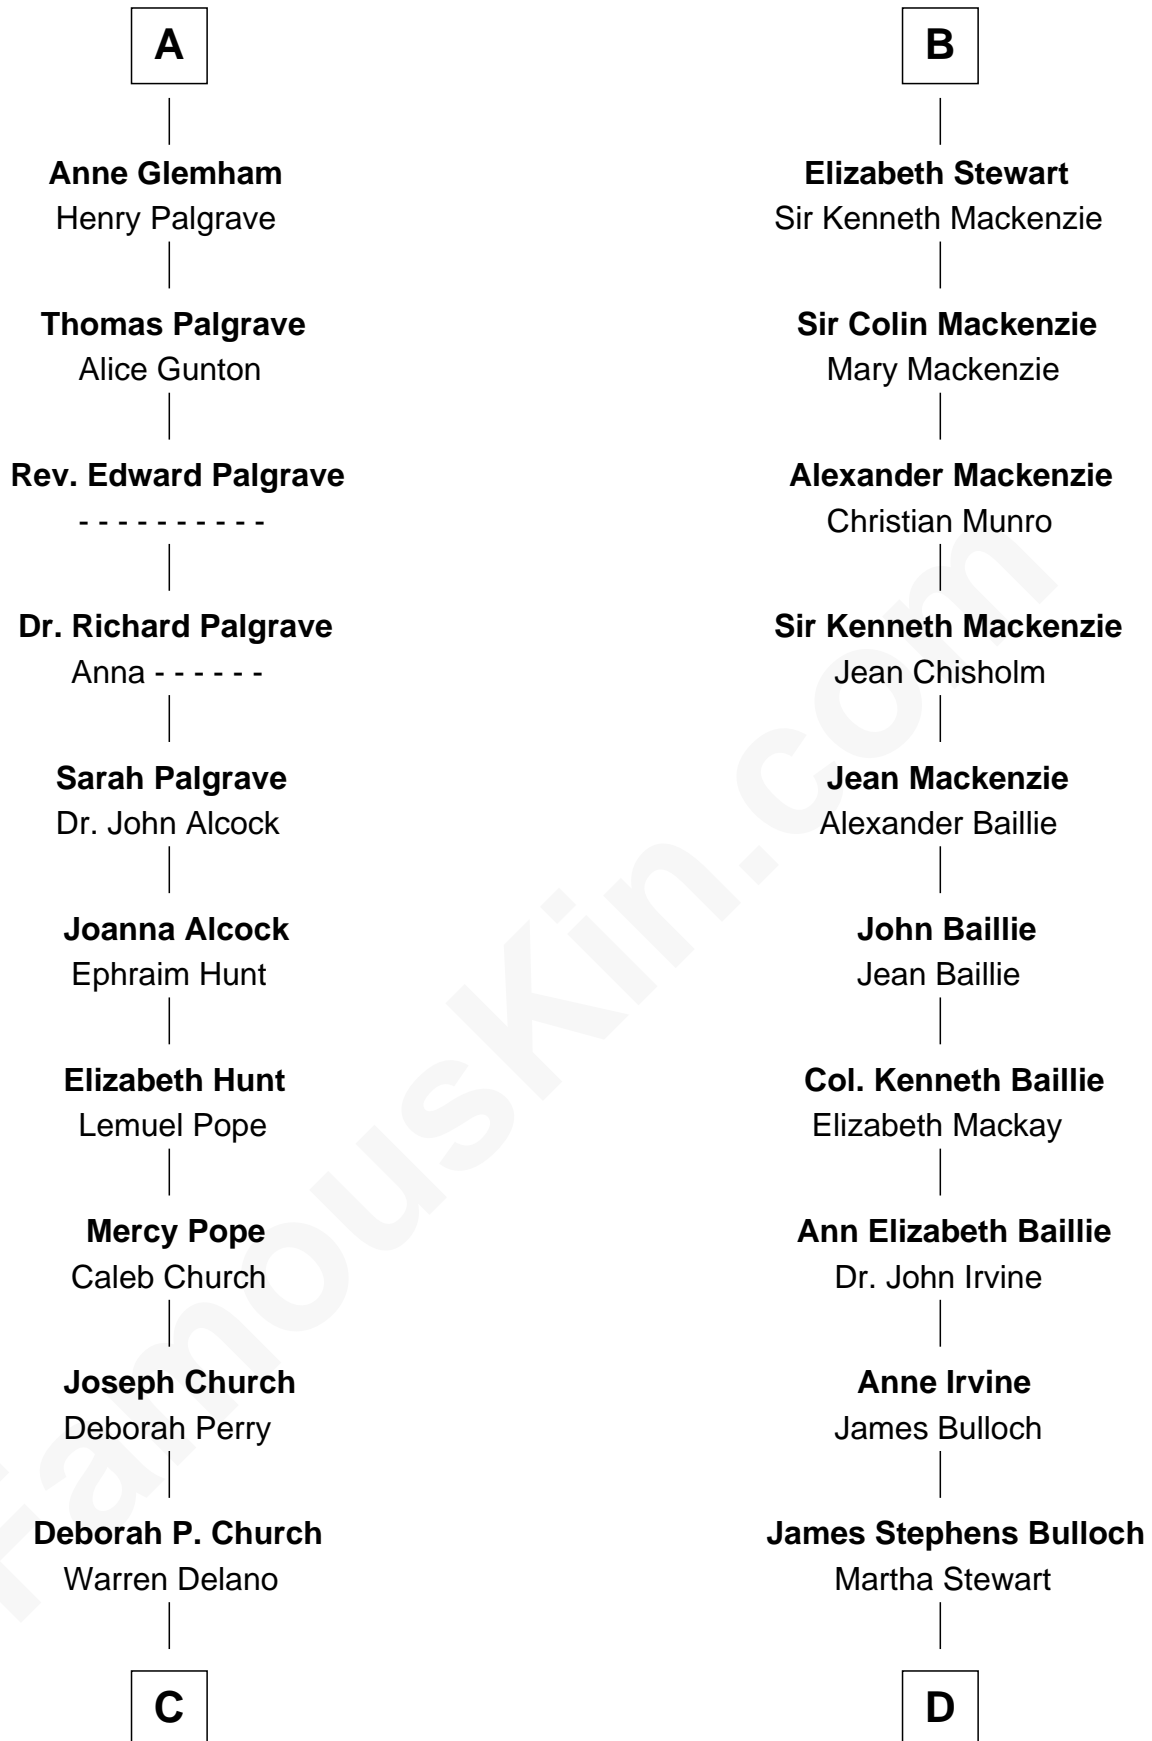

FamousKin.com

Relationship Chart of Franklin D. Roosevelt

32nd U.S. President

19th cousin of

Eleanor Roosevelt

First Lady of President Franklin D. Roosevelt

Edmund Plantagenet

Blanche of Artois

C

Warren Delano
Catharine Robbins Lyman

Sara Delano
James Roosevelt

Franklin D. Roosevelt
32nd U.S. President

D

Martha Bulloch
Theodore Roosevelt

Elliott Roosevelt
Anna Rebecca Hall

Eleanor Roosevelt
First Lady of Franklin Roosevelt