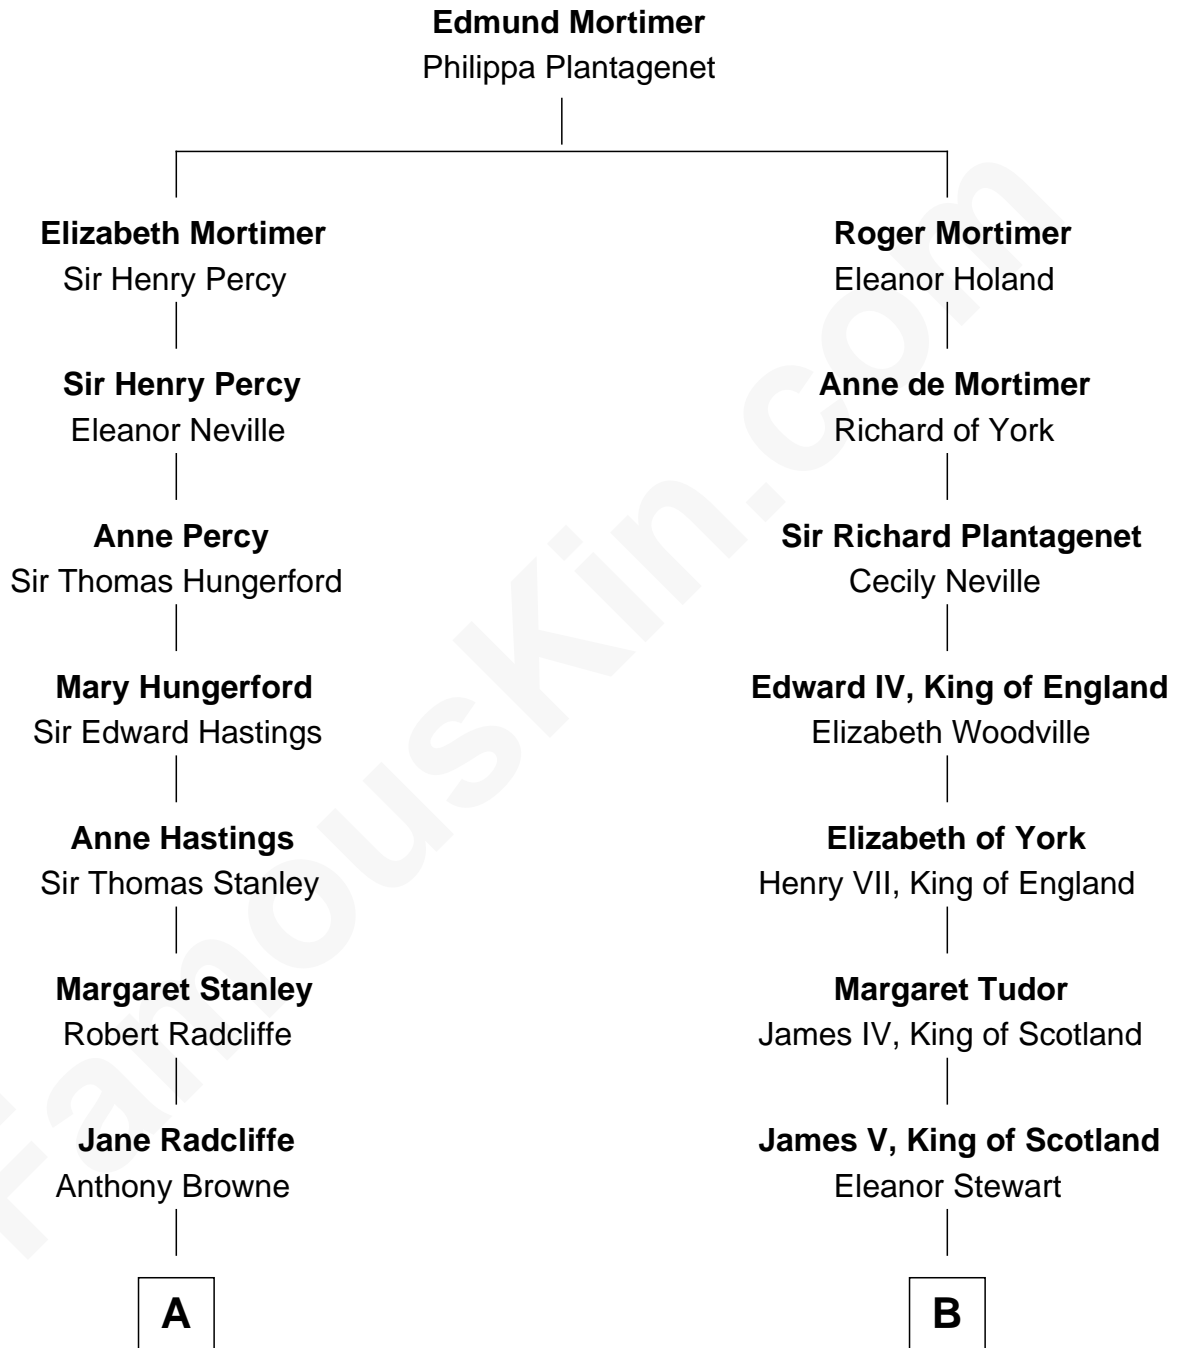

FamousKin.com
Relationship Chart of
Franklin D. Roosevelt
32nd U.S. President

18th cousin 1 time removed of

Eleanor Roosevelt
First Lady of President Franklin D. Roosevelt

C

James Roosevelt

Sara Delano

Franklin D. Roosevelt

32nd U.S. President

D

Mary Livingston Ludlow

Valentine Gill Hall

Anna Rebecca Hall

Elliott Roosevelt

Eleanor Roosevelt

First Lady of Franklin Roosevelt