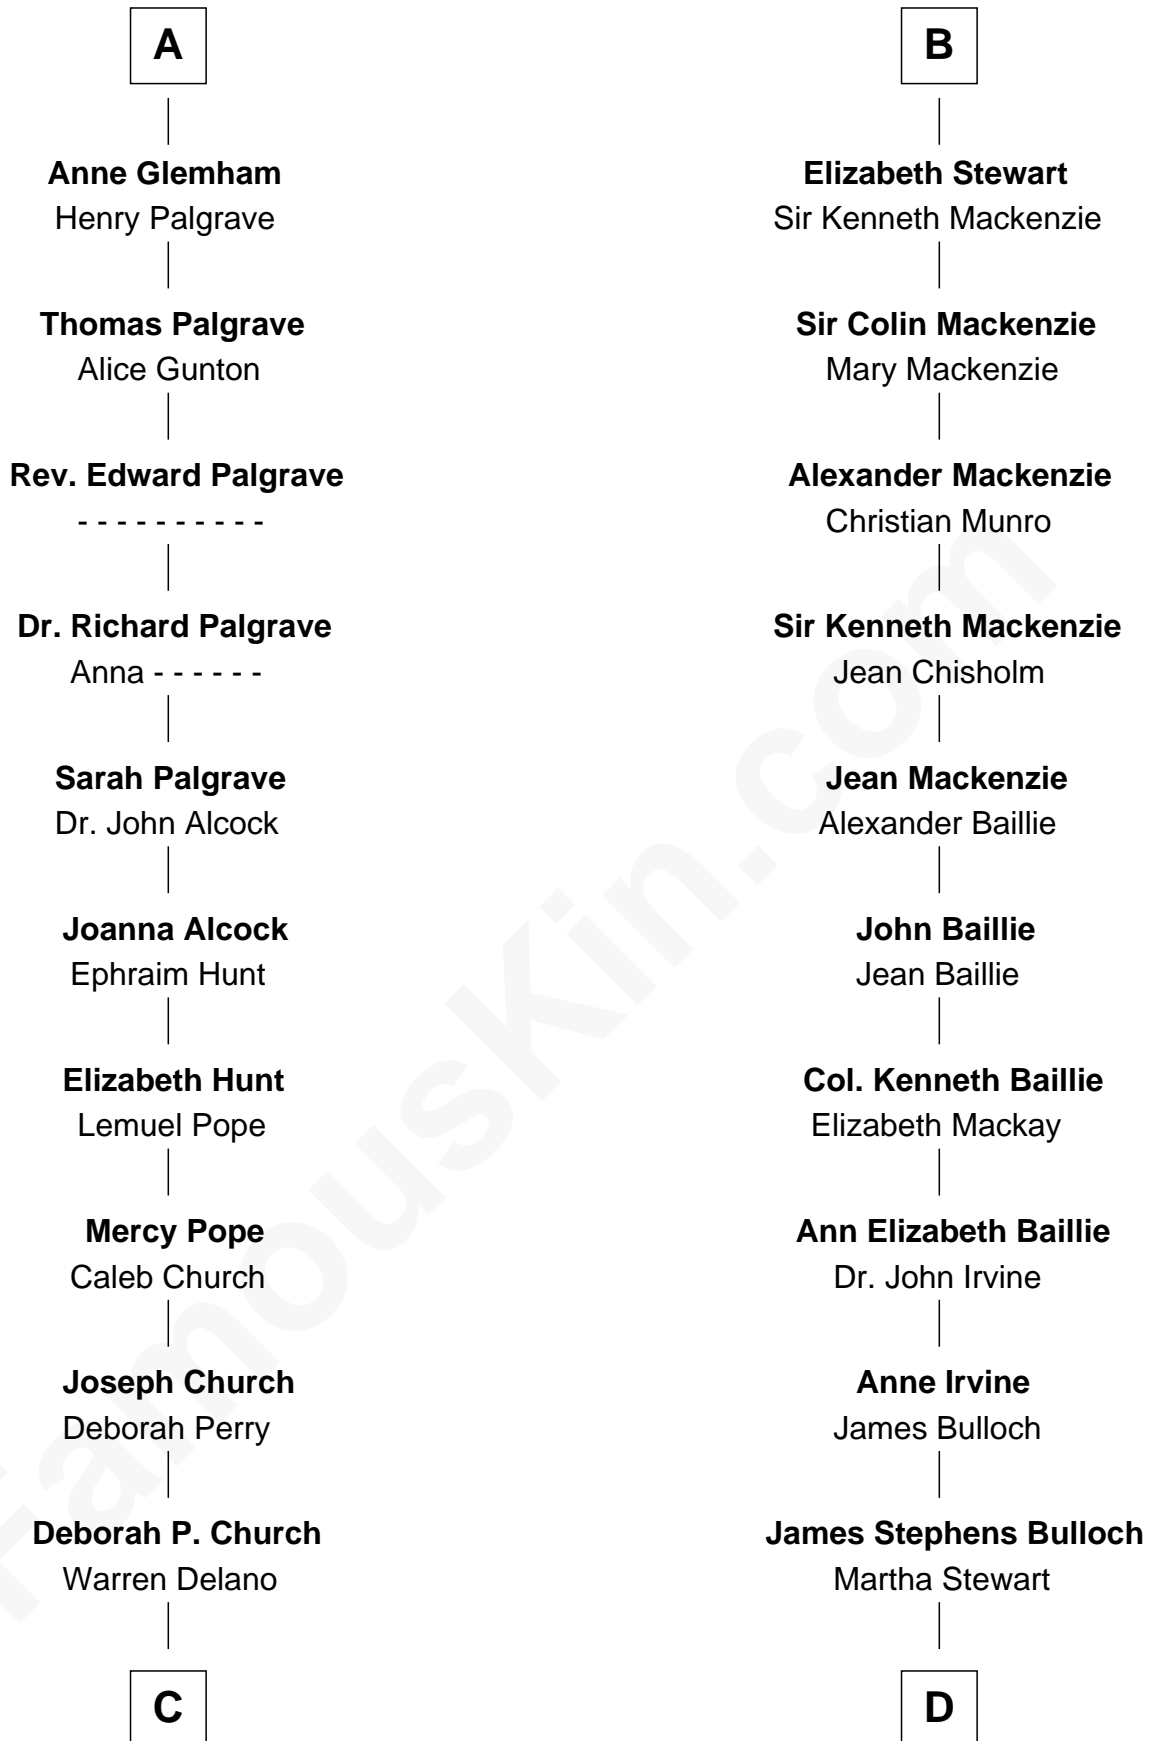

FamousKin.com

Relationship Chart of Franklin D. Roosevelt

32nd U.S. President

19th cousin of

Eleanor Roosevelt

First Lady of President Franklin D. Roosevelt

Sir Patrick de Chaworth

Isabella de Beauchamp

C

Warren Delano
Catharine Robbins Lyman

Sara Delano
James Roosevelt

Franklin D. Roosevelt
32nd U.S. President

D

Martha Bulloch
Theodore Roosevelt

Elliott Roosevelt
Anna Rebecca Hall

Eleanor Roosevelt
First Lady of Franklin Roosevelt