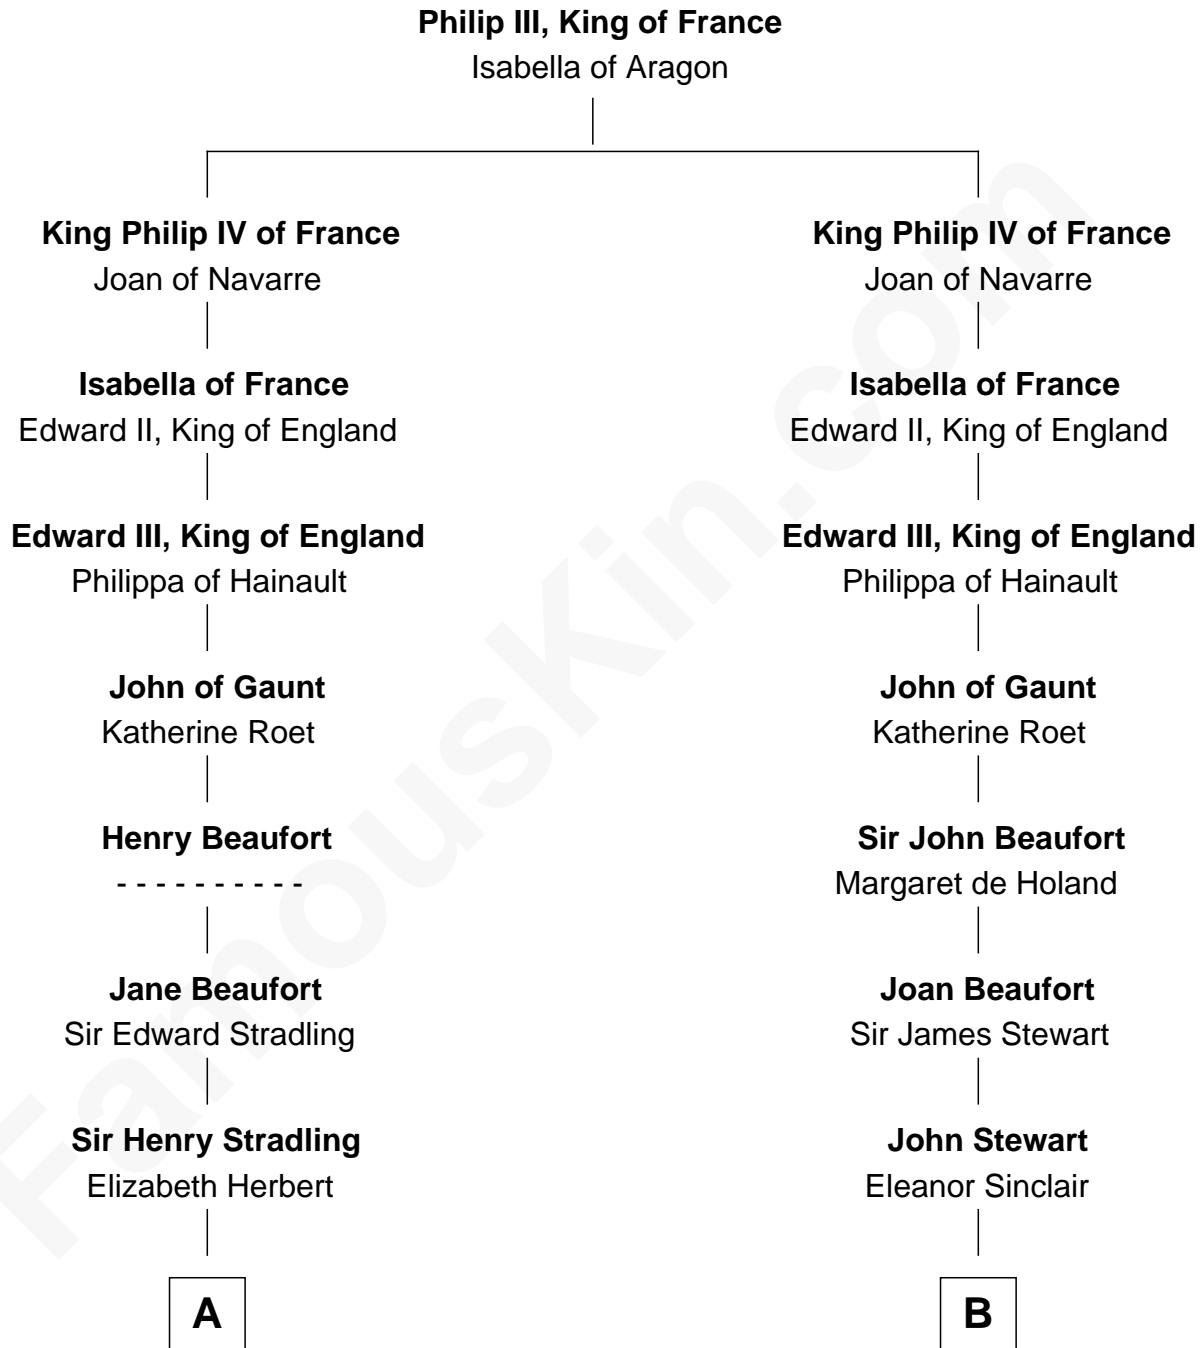

**FamousKin.com**  
**Relationship Chart of**  
**Franklin D. Roosevelt**  
*32nd U.S. President*

20th cousin 1 time removed of

**Eleanor Roosevelt**  
*First Lady of President Franklin D. Roosevelt*

**C**

**Rebecca Smith**

John Aspinwall

**John Aspinwall**

Susan Howland

**Mary Rebecca Aspinwall**

Isaac Daniel Roosevelt

**James Roosevelt**

Sara Delano