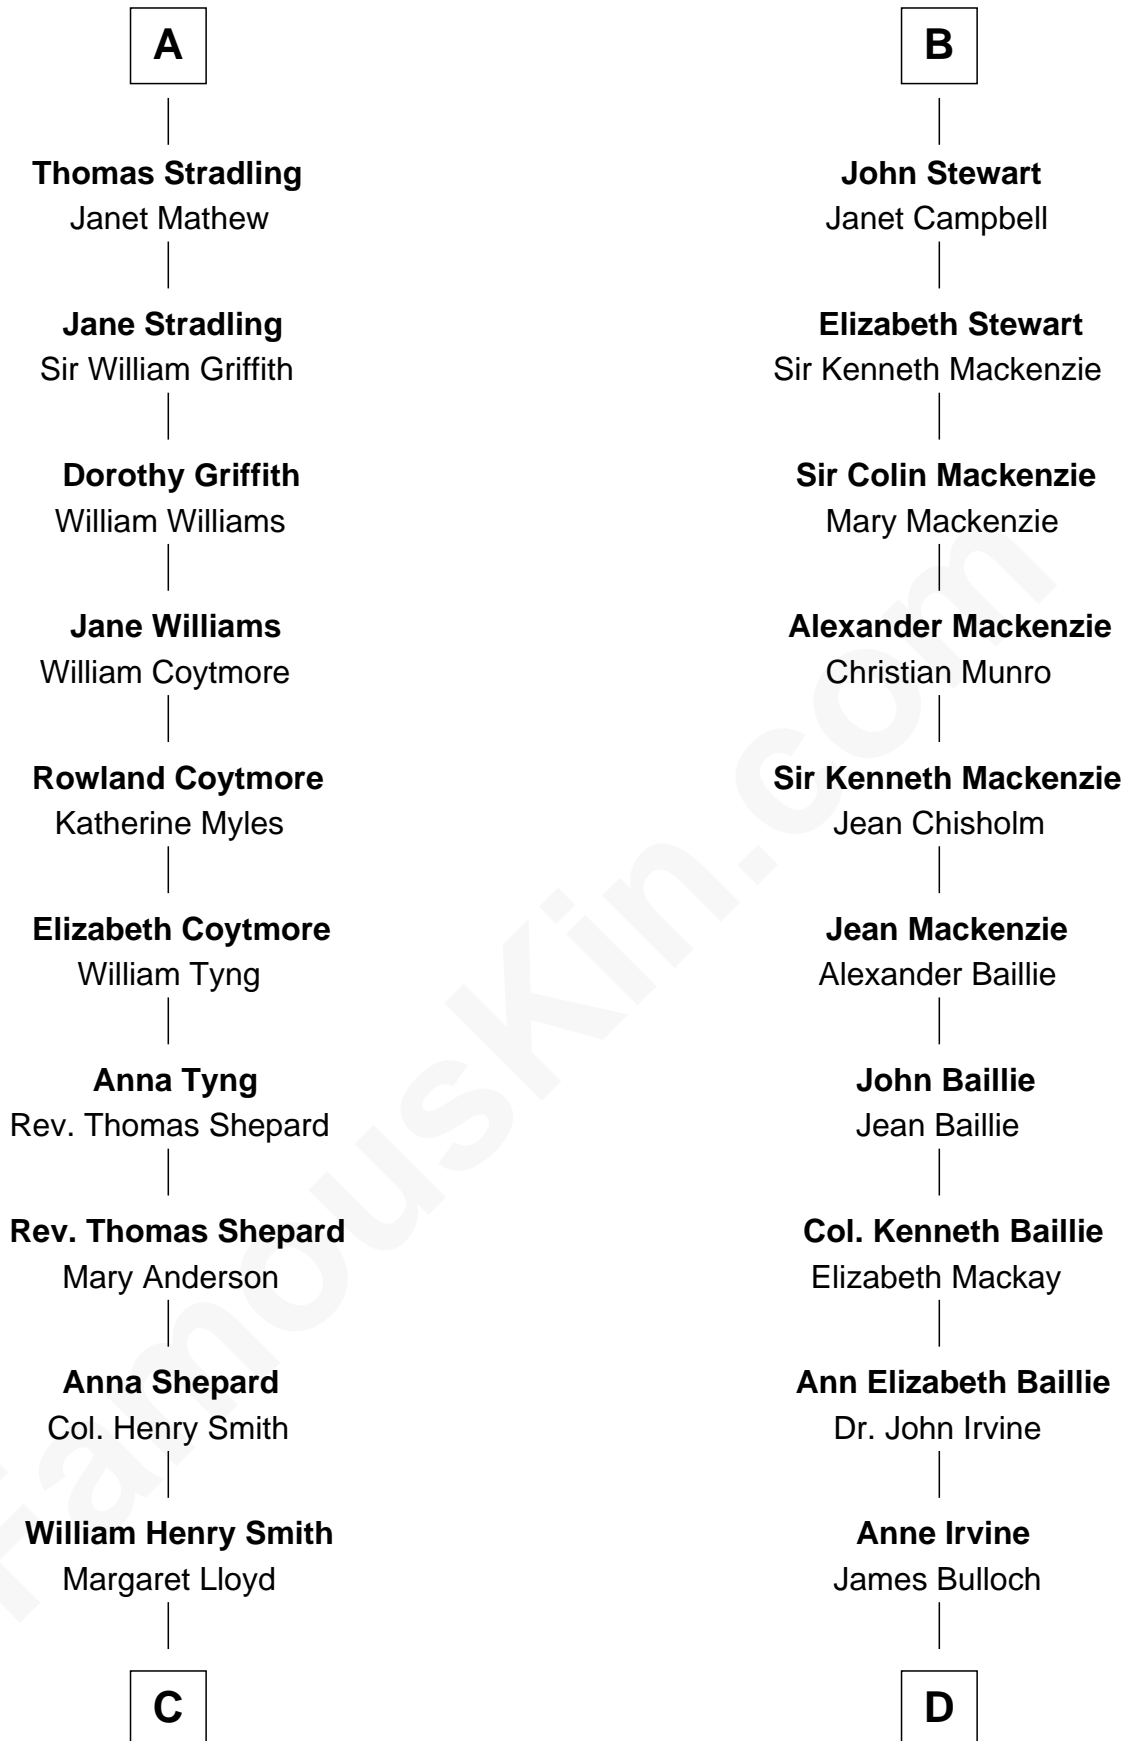

**FamousKin.com**  
**Relationship Chart of**  
**Franklin D. Roosevelt**  
*32nd U.S. President*

20th cousin 1 time removed of

**Eleanor Roosevelt**  
*First Lady of President Franklin D. Roosevelt*

**C**

**Rebecca Smith**

John Aspinwall

**John Aspinwall**

Susan Howland

**Mary Rebecca Aspinwall**

Isaac Daniel Roosevelt

**James Roosevelt**

Sara Delano

**Franklin D. Roosevelt**

*32nd U.S. President*

**D**

**James Stephens Bulloch**

Martha Stewart

**Martha Bulloch**

Theodore Roosevelt

**Elliott Roosevelt**

Anna Rebecca Hall

**Eleanor Roosevelt**

*First Lady of Franklin Roosevelt*